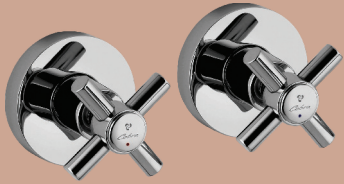

### Basin Mixer

**Description:** One hole mixer with a swivel outlet and angle regulating valves. 1/2" BSP female inlets.

**Code:** X-194/PLAIN

### Sink Mixer

**Description:** One hole mixer with an aerated swivel outlet and angle regulating valves. 1/2" BSP female inlets.

**Code:** X-196CP

### 4-Hole Bath Deck Arrangement

---

**Description:** 4-Hole Bath Deck Arrangement  
**Code:** X-160/007

---

**Stop Taps**

---

**Description:** One pair 1/4 turn undertile stop taps.  
1/2" BSP female inlets.  
**Code:** X-128-15CP

**Stop Taps**

---

**Description:** One pair 1/4 turn undertile stop taps with 15mm  
copper compression inlets.  
**Code:** X-138-15CP

**Side Valves**

---

**Description:** One pair 1/4 turn side valves. 1/2" BSP male inlets.  
**Code:** X-21/ 522CP