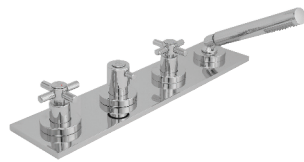

4-Hole Bath Deck Arrangement

Description: 4-Hole Bath Deck Arrangement
Code: X-160/007