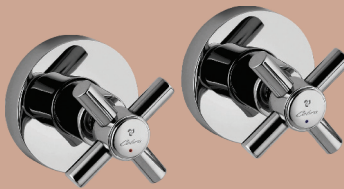

### Basin Mixer

**Description:** Single lever mixer with angle valves.  
1/2" BSP female inlets.

**Code:** DU-951

### Basin Mixer

**Description:** One hole mixer with a swivel outlet and angle regulating valves. 1/2" BSP female inlets.

**Code:** X-194/PLAIN

### 4-Hole Bath Deck Arrangement

---

**Description:** 4-Hole Bath Deck Arrangement  
**Code:** X-160/007

---

**Stop Taps**

---

**Description:** One pair 1/4 turn undertile stop taps.  
1/2" BSP female inlets.  
**Code:** X-128-15CP

**Stop Taps**

---

**Description:** One pair 1/4 turn undertile stop taps with 15mm  
copper compression inlets.  
**Code:** X-138-15CP

**Side Valves**

---

**Description:** One pair 1/4 turn side valves. 1/2" BSP male inlets.  
**Code:** X-21/ 522CP