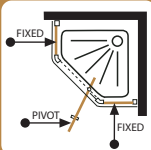

FEATURES

- Smooth operating pivot
- Magnetic gel seals provide a watertight door
- Aluminium water seal at pivoting section
- All glazing and sealing gaskets made of PVC material that is heat and cold resistant and include anti fungus agents preventing mildew and grime build up
- DIY design for ease of installation
- Door fully reversable for left/ right openings
- Consists of 2x Panels and 1x Pivot door

Height: 1850mm