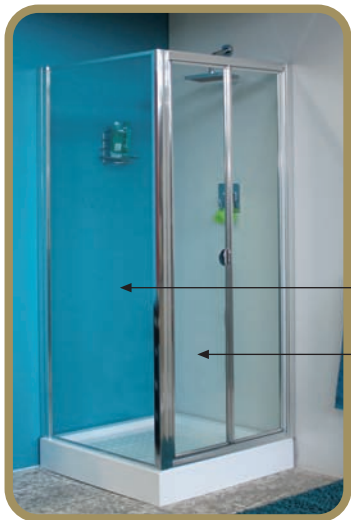

ADJUSTMENT

GEL MAGNET CLOSING

4mm SAFETY GLASS

FEATURES

- Smooth operating sliding action with concealed hinge and watertight seal
- Gel seals provide a watertight door
- DIY design for ease of installation
- Space saving
- Double adjustable wheels
- Optional return panel is available for corner unit configurations

Height: 1850mm

Size (mm)	Frame Finish	Glass	Product Adjustment
900	Chrome	Clear	860 - 910

Shower trays available on request

BELLAGIO SANITARY WARE

MILANO

Return Panel

Bi-Infold Door

BI-INFOLD DOOR / RETURN PANEL

Model code: A-PANEL
 Adjustments: 900 x 1850
 Glass style: Clear
 Available finish: Chrome

ADJUSTMENT

FEATURES

- DIY design for ease of installation
- Silver polished Return panel to suit Bi-Infold polished Silver

GEL MAGNET CLOSING

4mm SAFETY GLASS

Height: 1850mm

Size (mm)	Frame Finish	Glass	Product Adjustment
900	Chrome	Clear	875 - 900

Shower trays available on request

BELLAGIO SANITARY WARE

ANSALDO

SAUNA & STEAM SHOWER ROOM