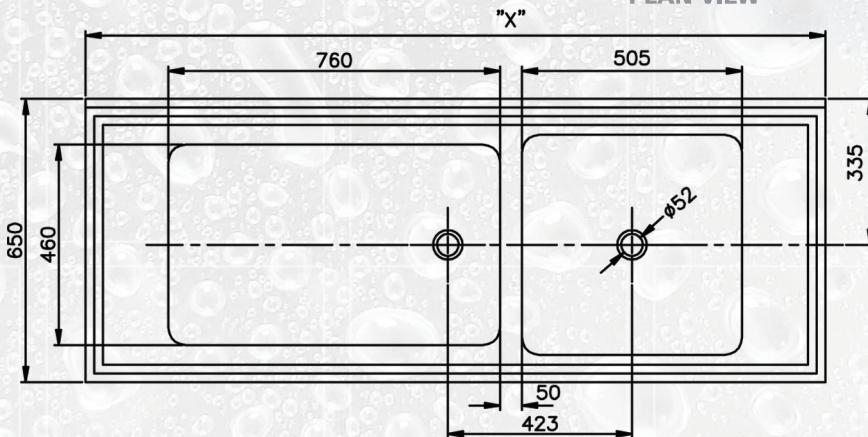

specification for KP1 / KS1 combination catering & pot sinks

Kwikot Series KP1/KS1 Grade 304 (18/10) Stainless Steel combination catering and pot sinks size 1850 x 650mm with a 150mm high integral splashback to the back and 60 x 12mm turndown with a beaded edge on the remaining sides. The underside sprayed with vermin proof bitumastic sound deadening material and supported with a 30 x 30 x 3mm framework and galvanised mild steel backing sheet. Fitted onto 41mm round Stainless Steel detachable legs with adjustable foot pieces. Bowl sizes: 760 x 460 x 380mm deep (pot wash) and 505 x 505 x 230mm (catering bowl).

optional accessories

- Stainless or mild steel galvanised solid under shelf
- Stainless or mild steel galvanised slatted under shelf
- Non-standard sizes upon request
- Splashback to ends

standard sizes for KP1 / KS1 combination catering & pot sinks

LENGTH (mm)	WIDTH (mm)	BOWL POSITION
1850	650	end
2400	650	centre/end

SERIES KP1/KS1

PLAN VIEW

END VIEW

**Kwikot (Pty) Ltd
Inland Division**
P.O. Box 1016
Benoni
1500
Tel: 011 897 4600
Fax: 011 914 4750

After Sales Service :
0861KWIKOT (594568)