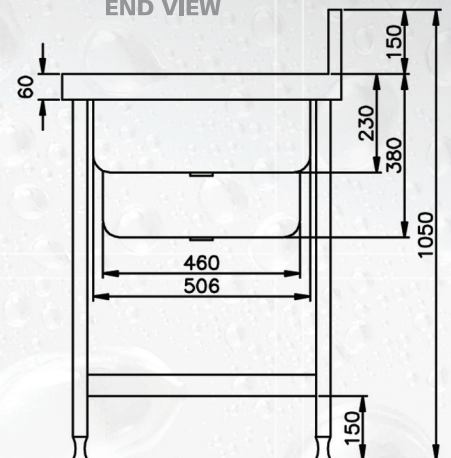

specification for KP1 / KS1 combination catering & pot sinks

Kwikot Series KP1/KS1 Grade 304 (18/10) Stainless Steel combination catering and pot sinks size 1850 x 650mm with a 150mm high integral splashback to the back and 60 x 12mm turndown with a beaded edge on the remaining sides. The underside sprayed with vermin proof bitumastic sound deadening material and supported with a 30 x 30 x 3mm framework and galvanised mild steel backing sheet. Fitted onto 41mm round Stainless Steel detachable legs with adjustable foot pieces. Bowl sizes: 760 x 460 x 380mm deep (pot wash) and 505 x 505 x 230mm (catering bowl).

optional accessories

- Stainless or mild steel galvanised solid under shelf
- Stainless or mild steel galvanised slatted under shelf
- Non-standard sizes upon request
- Splashback to ends

standard sizes for KP1 / KS1 combination catering & pot sinks

LENGTH (mm)	WIDTH (mm)	BOWL POSITION
1850	650	end
2400	650	centre/end

SERIES KP1/KS1

PLAN VIEW

END VIEW

**Kwikot (Pty) Ltd
Inland Division**
P.O. Box 1016
Benoni
1500
Tel: 011 897 4600
Fax: 011 914 4750

After Sales Service :
0861KWIKOT (594568)