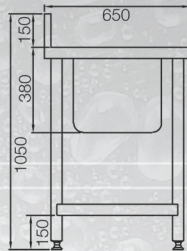

#### specification for KP1 single bowl pot sink

Kwikot Model KP1 Grade 304 (18/10) Stainless Steel single bowl pot sink, size 900 x 650mm with a 150mm high integral splashback to the back and 60mm x 12mm turndown with a beaded edge on the remaining sides. The underside sprayed with vermin proof bitumastic sound deadening material and supported with a 30 x 30 x 3mm framework and galvanised mild steel backing sheet. Fitted on to 41mmØ round stainless steel detachable legs with adjustable foot pieces. Bowl size: 760 x 460 x 380mm deep.

#### standard size for KP1 single bowl pot sink

PLAN VIEW

END VIEW

LENGTH (mm)	WIDTH (mm)	BOWL POSITION
900	650	centre

#### specification for KP2 double bowl pot sinks

Kwikot Model KP2 Grade 304 (18/10) Stainless Steel double centre/end bowl pot sink size (please specify) with a 150mm high integral splashback to the back and 60mm x 12mm turndown with a beaded edge on the remaining sides. The underside sprayed with vermin proof bitumastic sound deadening material and supported with a 30 x 30 x 3mm framework and galvanised mild steel backing sheet. Fitted on to 41mm Ø round stainless steel detachable legs with adjustable foot pieces. Bowl size: 760 x 460 x 380mm deep.

#### standard size for KP2 double bowl pot sinks

PLAN VIEW

END VIEW

LENGTH (mm)	WIDTH (mm)	BOWL POSITION
1850	650	centre
2440	650	centre/end

SERIES KP1

SERIES KP2

**Kwikot (Pty) Ltd  
Inland Division**  
P.O. Box 1016  
Benoni  
1500  
Tel: 011 897 4600  
Fax: 011 914 4750