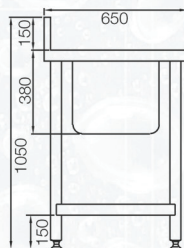

#### specification for KP1 single bowl pot sink

Kwikot Model KP1 Grade 304 (18/10) Stainless Steel single bowl pot sink, size 900 x 650mm with a 150mm high integral splashback to the back and 60mm x 12mm turndown with a beaded edge on the remaining sides. The underside sprayed with vermin proof bitumastic sound deadening material and supported with a 30 x 30 x 3mm framework and galvanised mild steel backing sheet. Fitted on to 41mmØ round stainless steel detachable legs with adjustable foot pieces. Bowl size: 760 x 460 x 380mm deep.

#### standard size for KP1 single bowl pot sink

PLAN VIEW

END VIEW

LENGTH (mm)	WIDTH (mm)	BOWL POSITION
900	650	centre

#### specification for KP2 double bowl pot sinks

Kwikot Model KP2 Grade 304 (18/10) Stainless Steel double centre/end bowl pot sink size (please specify) with a 150mm high integral splashback to the back and 60mm x 12mm turndown with a beaded edge on the remaining sides. The underside sprayed with vermin proof bitumastic sound deadening material and supported with a 30 x 30 x 3mm framework and galvanised mild steel backing sheet. Fitted on to 41mm Ø round stainless steel detachable legs with adjustable foot pieces. Bowl size: 760 x 460 x 380mm deep.

#### standard size for KP2 double bowl pot sinks

PLAN VIEW

END VIEW

LENGTH (mm)	WIDTH (mm)	BOWL POSITION
1850	650	centre
2440	650	centre/end

SERIES KP1

SERIES KP2

**Kwikot (Pty) Ltd  
Inland Division**  
P.O. Box 1016  
Benoni  
1500  
Tel: 011 897 4600  
Fax: 011 914 4750