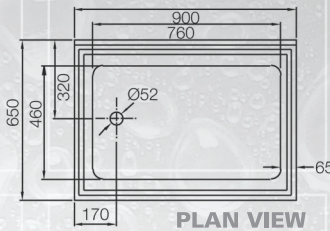

#### specification for KP1 single bowl pot sink

Kwikot Model KP1 Grade 304 (18/10) Stainless Steel single bowl pot sink, size 900 x 650mm with a 150mm high integral splashback to the back and 60mm x 12mm turndown with a beaded edge on the remaining sides. The underside sprayed with vermin proof bitumastic sound deadening material and supported with a 30 x 30 x 3mm framework and galvanised mild steel backing sheet. Fitted on to 41mmØ round stainless steel detachable legs with adjustable foot pieces. Bowl size: 760 x 460 x 380mm deep.

#### standard size for KP1 single bowl pot sink

PLAN VIEW

END VIEW

LENGTH (mm)	WIDTH (mm)	BOWL POSITION
900	650	centre

#### specification for KP2 double bowl pot sinks

Kwikot Model KP2 Grade 304 (18/10) Stainless Steel double centre/end bowl pot sink size (please specify) with a 150mm high integral splashback to the back and 60mm x 12mm turndown with a beaded edge on the remaining sides. The underside sprayed with vermin proof bitumastic sound deadening material and supported with a 30 x 30 x 3mm framework and galvanised mild steel backing sheet. Fitted on to 41mm Ø round stainless steel detachable legs with adjustable foot pieces. Bowl size: 760 x 460 x 380mm deep.