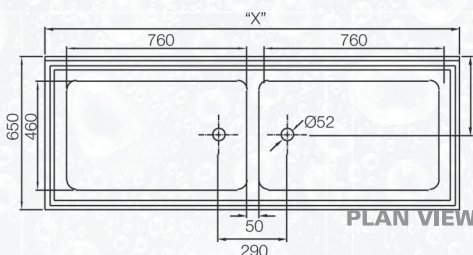

#### specification for KP1 single bowl pot sink

Kwikot Model KP1 Grade 304 (18/10) Stainless Steel single bowl pot sink, size 900 x 650mm with a 150mm high integral splashback to the back and 60mm x 12mm turndown with a beaded edge on the remaining sides. The underside sprayed with vermin proof bitumastic sound deadening material and supported with a 30 x 30 x 3mm framework and galvanised mild steel backing sheet. Fitted on to 41mmØ round stainless steel detachable legs with adjustable foot pieces. Bowl size: 760 x 460 x 380mm deep.

#### standard size for KP1 single bowl pot sink

PLAN VIEW

END VIEW

LENGTH (mm)	WIDTH (mm)	BOWL POSITION
900	650	centre

#### specification for KP2 double bowl pot sinks

Kwikot Model KP2 Grade 304 (18/10) Stainless Steel double centre/end bowl pot sink size (please specify) with a 150mm high integral splashback to the back and 60mm x 12mm turndown with a beaded edge on the remaining sides. The underside sprayed with vermin proof bitumastic sound deadening material and supported with a 30 x 30 x 3mm framework and galvanised mild steel backing sheet. Fitted on to 41mm Ø round stainless steel detachable legs with adjustable foot pieces. Bowl size: 760 x 460 x 380mm deep.

#### standard size for KP2 double bowl pot sinks

PLAN VIEW

END VIEW

LENGTH (mm)	WIDTH (mm)	BOWL POSITION
1850	650	centre
2440	650	centre/end

SERIES KP1

SERIES KP2

**Kwikot (Pty) Ltd  
Inland Division**  
P.O. Box 1016  
Benoni  
1500  
Tel: 011 897 4600  
Fax: 011 914 4750