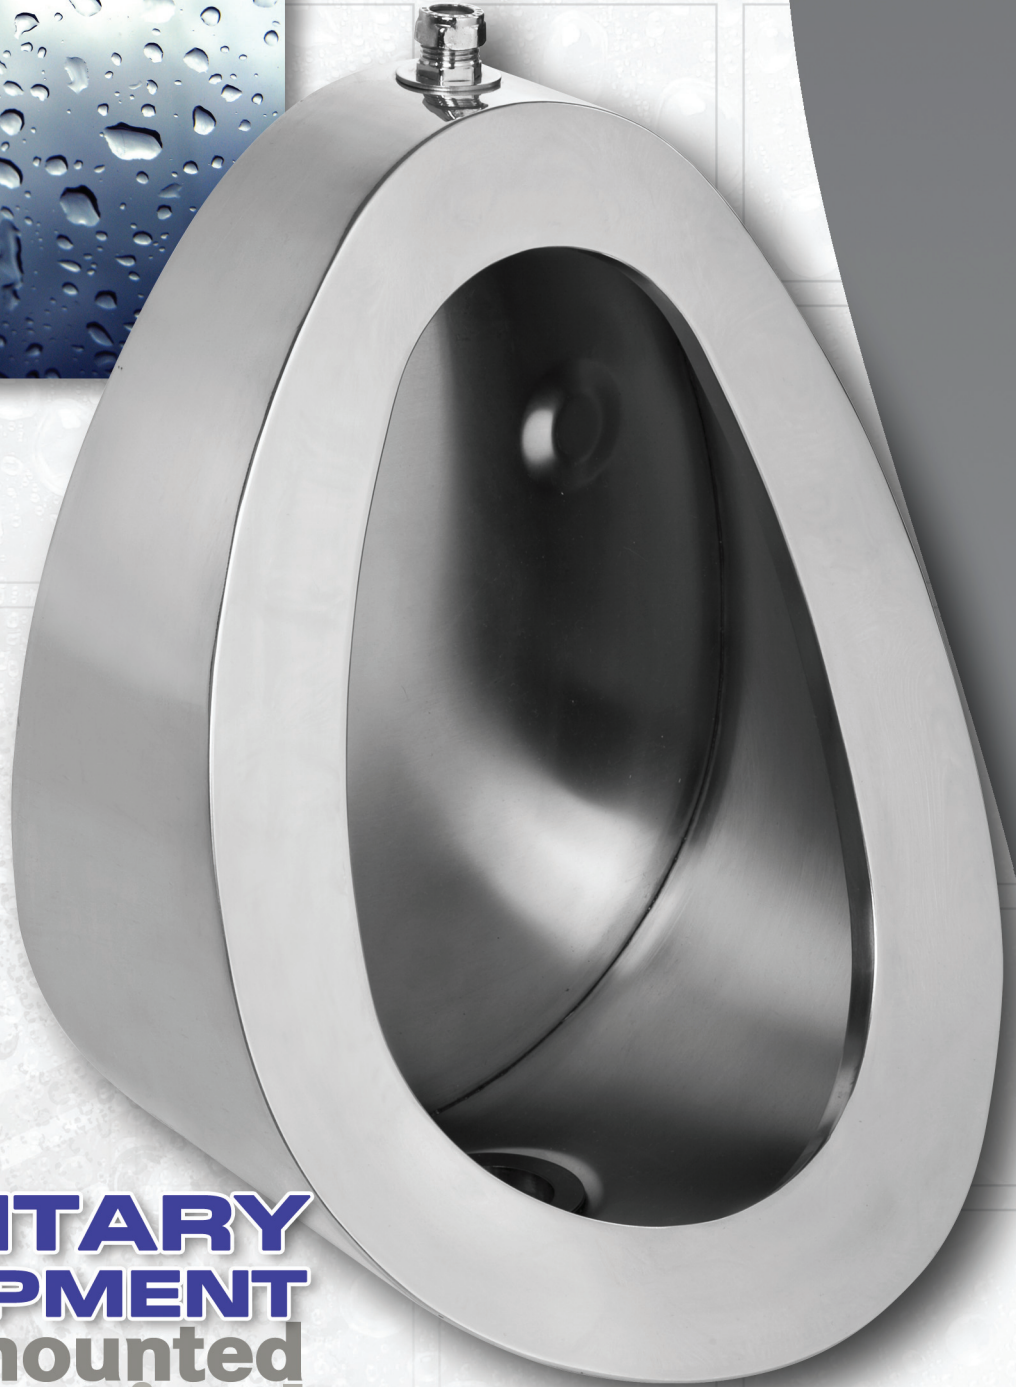

COMMERCIAL

stainless steel

**SANITARY
EQUIPMENT**
wall mounted
bowl urinal
SUR - BOWL - TE

SANITARY EQUIPMENT - WALL MOUNTED BOWL URINAL

COMMERCIAL

stainless steel

WALL MOUNTED BOWL URINAL SUR - BOWL - TE

features

- Grade 304 (18/10) Stainless Steel
- Durable
- Hygienic
- Wall mounted

specifications for model SUR - BOWL - TE

Kwikot Bowl Urinal Model SUR-80WL-TE manufactured from Grade 18/10 Stainless Steel complete with spreader, 40mm Ø waste outlet and CP on brass waste fitting.

standard size for model SUR - BOWL - TE

MODEL	HEIGHT (mm)	WIDTH (mm)
SUR-BOWL-TE	415	330

MODEL SUR-BOWL-TE

SANITARY EQUIPMENT - WALL MOUNTED BOWL URINAL

**Kwikot (Pty) Ltd
Inland Division**
P.O. Box 1016
Benoni
1500
Tel: 011 897 4600
Fax: 011 914 4750