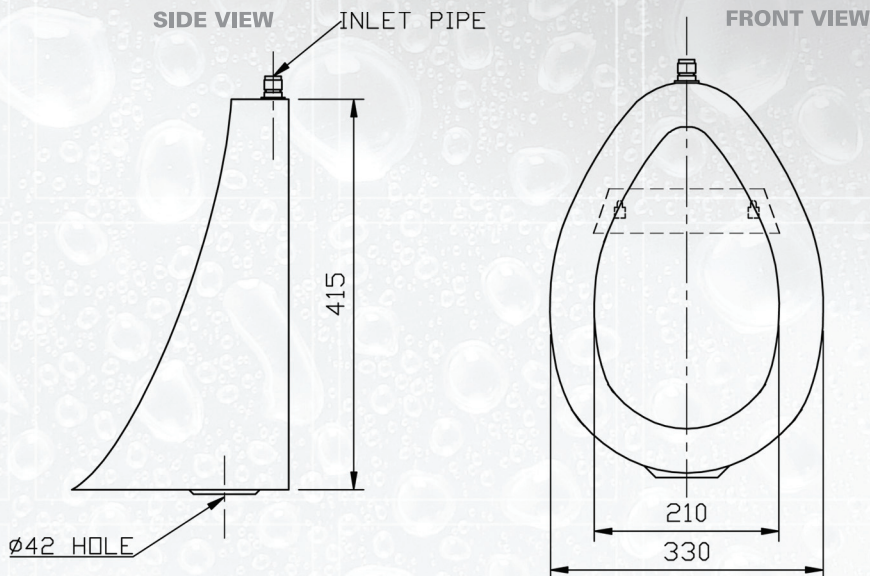

COMMERCIAL

stainless steel

**SANITARY
EQUIPMENT**
wall mounted
bowl urinal
SUR - BOWL - TE

SANITARY EQUIPMENT - WALL MOUNTED BOWL URINAL

COMMERCIAL

stainless steel

WALL MOUNTED BOWL URINAL SUR - BOWL - TE

features

- Grade 304 (18/10) Stainless Steel
- Durable
- Hygienic
- Wall mounted

specifications for model SUR - BOWL - TE

Kwikot Bowl Urinal Model SUR-80WL-TE manufactured from Grade 18/10 Stainless Steel complete with spreader, 40mm Ø waste outlet and CP on brass waste fitting.

standard size for model SUR - BOWL - TE

MODEL	HEIGHT (mm)	WIDTH (mm)
SUR-BOWL-TE	415	330

MODEL SUR-BOWL-TE

SANITARY EQUIPMENT - WALL MOUNTED BOWL URINAL

**Kwikot (Pty) Ltd
Inland Division**
P.O. Box 1016
Benoni
1500
Tel: 011 897 4600
Fax: 011 914 4750