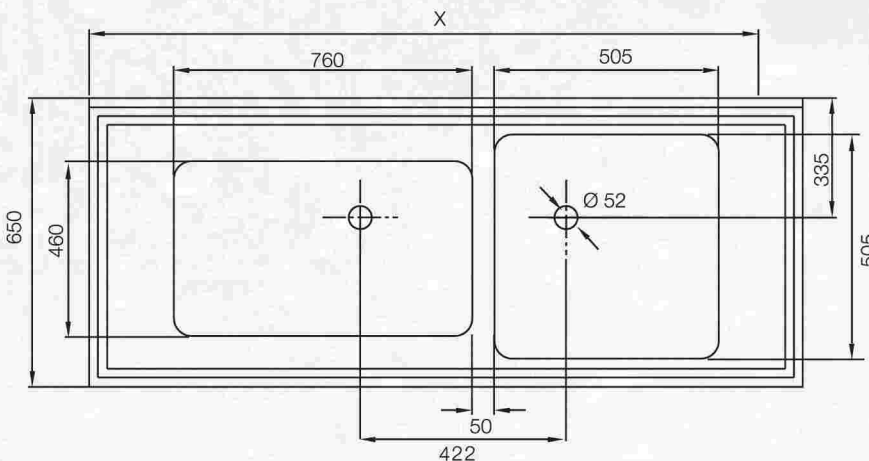

specification for KP1 / KS1 combination catering & pot sinks

Kwikot Series KP1/KS1 Grade 304 (18/10) Stainless Steel combination catering and pot sinks size 1850 x 650mm with a 150mm high integral splashback to the back and 60 x 12mm turndown with a beaded edge on the remaining sides. The underside sprayed with vermin proof bitumastic sound deadening material and supported with a 30 x 30 x 3mm framework and galvanised mild steel backing sheet. Fitted onto 41mm round Stainless Steel detachable legs with adjustable foot pieces. Bowl sizes: 760 x 460 x 380mm deep (pot wash) and 505 x 505 x 230mm (catering bowl).

optional accessories

- Stainless or mild steel galvanised solid under shelf
- Stainless or mild steel galvanised slatted under shelf
- Non-standard sizes upon request
- Splashback to ends

standard sizes for KP1 / KS1 combination catering & pot sinks

LENGTH (mm)	WIDTH (mm)	BOWL POSITION
1850	650	end
2400	650	centre/end

PLAN VIEW

SERIES KP1/KS1

END VIEW

**Kwikot (Pty) Ltd
Inland Division**
P.O. Box 1016
Benoni
1500
Tel: 0118974600
Fax: 0119144750

After Sales Service:
0861KWIKOT (594568)