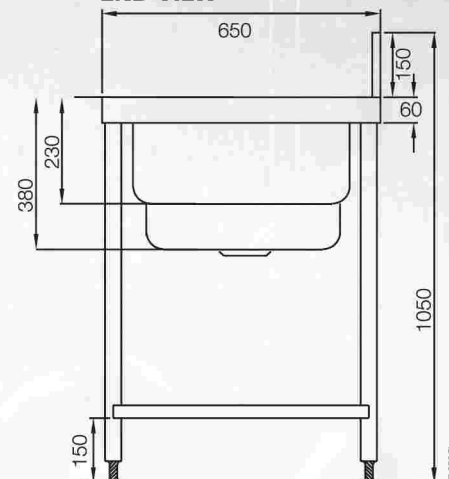

specification for KP1 / KS1 combination catering & pot sinks

Kwikot Series KP1/KS1 Grade 304 (18/10) Stainless Steel combination catering and pot sinks size 1850 x 650mm with a 150mm high integral splashback to the back and 60 x 12mm turndown with a beaded edge on the remaining sides. The underside sprayed with vermin proof bitumastic sound deadening material and supported with a 30 x 30 x 3mm framework and galvanised mild steel backing sheet. Fitted onto 41mm round Stainless Steel detachable legs with adjustable foot pieces. Bowl sizes: 760 x 460 x 380mm deep (pot wash) and 505 x 505 x 230mm (catering bowl).

optional accessories

- Stainless or mild steel galvanised solid under shelf
- Stainless or mild steel galvanised slatted under shelf
- Non-standard sizes upon request
- Splashback to ends

standard sizes for KP1 / KS1 combination catering & pot sinks

LENGTH (mm)	WIDTH (mm)	BOWL POSITION
1850	650	end
2400	650	centre/end

PLAN VIEW

SERIES KP1/KS1

END VIEW

**Kwikot (Pty) Ltd
Inland Division**
P.O. Box 1016
Benoni
1500
Tel: 0118974600
Fax: 0119144750

After Sales Service:
0861KWIKOT (594568)