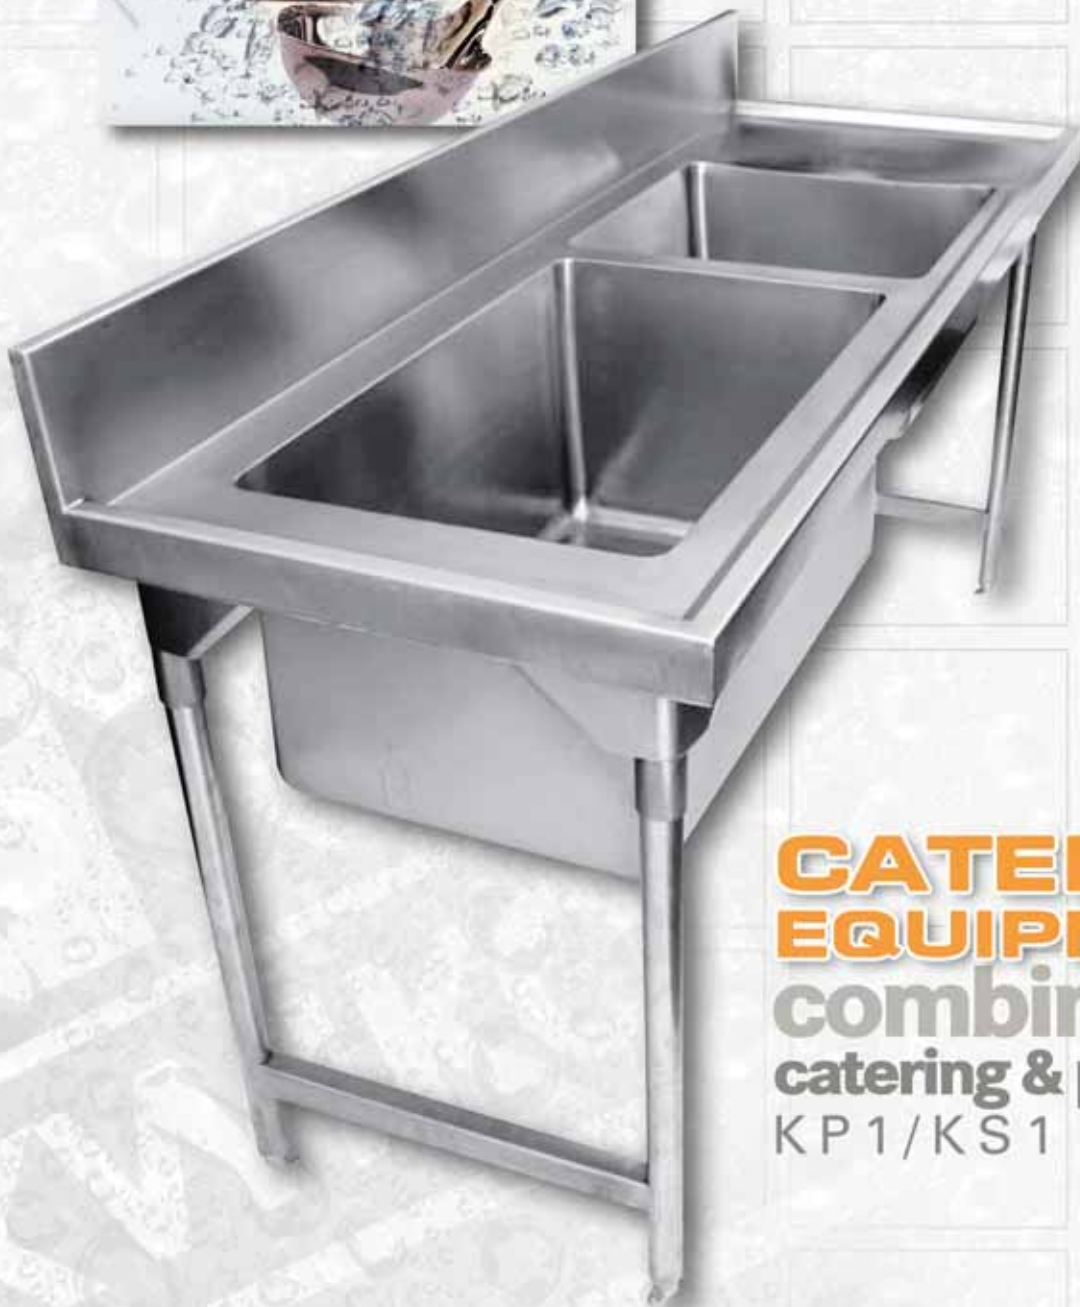

COMMERCIAL

stainless steel

**CATERING
EQUIPMENT**
combination
catering & pot sinks
KP1/KS1 SERIES

COMMERCIAL

stainless steel

COMBINATION CATERING SINK & POT SINK SERIES MODELS KP1 / KS1

SERIES KP1/KS1

features

- Grade 304 (18/10) Stainless Steel 1,2mm gauge
- Sound deadened with galvanised backing sheet
- Hygienic and durable
- Deep hospital bead to prevent spilling

specification for KP1 / KS1 combination catering & pot sinks

Kwikot Series KP1/KS1 Grade 304 (18/10) Stainless Steel combination catering and pot sinks size 1850 x 650mm with a 150mm high integral splashback to the back and 60 x 12mm turndown with a beaded edge on the remaining sides. The underside sprayed with vermin proof bitumastic sound deadening material and supported with a 30 x 30 x 3mm framework and galvanised mild steel backing sheet. Fitted onto 41mm round Stainless Steel detachable legs with adjustable foot pieces. Bowl sizes: 760 x 460 x 380mm deep (pot wash) and 505 x 505 x 230mm (catering bowl).

optional accessories

- Stainless or mild steel galvanised solid under shelf
- Stainless or mild steel galvanised slatted under shelf
- Non-standard sizes upon request
- Splashback to ends

standard sizes for KP1 / KS1 combination catering & pot sinks