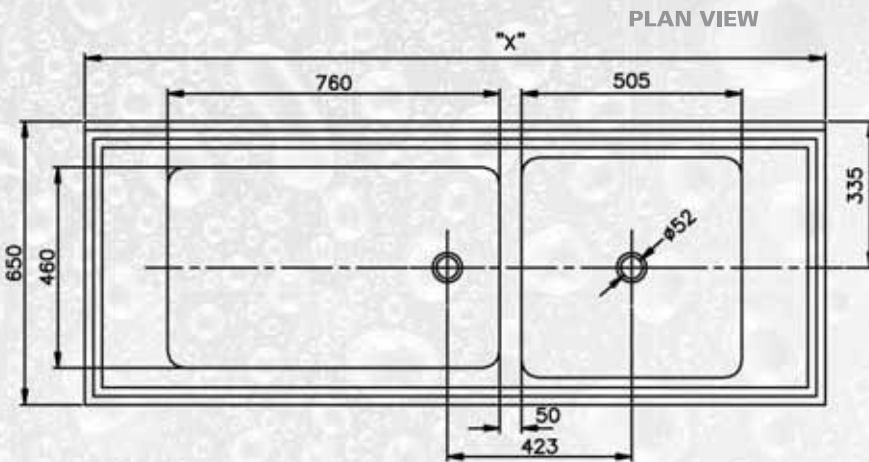

- Grade 304 (18/10) Stainless Steel 1,2mm gauge
- Sound deadened with galvanised backing sheet
- Hygienic and durable
- Deep hospital bead to prevent spilling

specification for KP1 / KS1 combination catering & pot sinks

Kwikot Series KP1/KS1 Grade 304 (18/10) Stainless Steel combination catering and pot sinks size 1850 x 650mm with a 150mm high integral splashback to the back and 60 x 12mm turndown with a beaded edge on the remaining sides. The underside sprayed with vermin proof bitumastic sound deadening material and supported with a 30 x 30 x 3mm framework and galvanised mild steel backing sheet. Fitted onto 41mm round Stainless Steel detachable legs with adjustable foot pieces. Bowl sizes: 760 x 460 x 380mm deep (pot wash) and 505 x 505 x 230mm (catering bowl).

optional accessories

- Stainless or mild steel galvanised solid under shelf
- Stainless or mild steel galvanised slatted under shelf
- Non-standard sizes upon request
- Splashback to ends

standard sizes for KP1 / KS1 combination catering & pot sinks

LENGTH (mm)	WIDTH (mm)	BOWL POSITION
1850	650	end
2400	650	centre/end

**Kwikot (Pty) Ltd
Inland Division**
P.O. Box 1016
Benoni
1500
Tel: 011 897 4600
Fax: 011 914 4750

After Sales Service :
0861KWIKOT (594568)