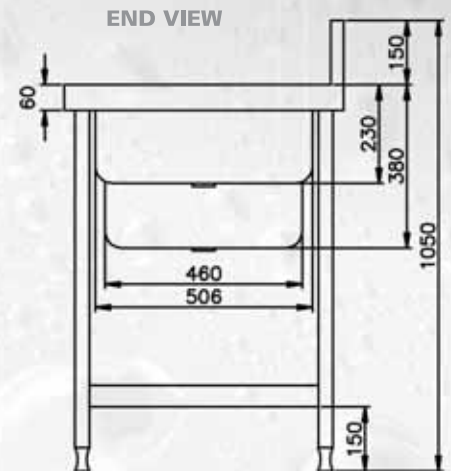

Kwikot Series KP1/KS1 Grade 304 (18/10) Stainless Steel combination catering and pot sinks size 1850 x 650mm with a 150mm high integral splashback to the back and 60 x 12mm turndown with a beaded edge on the remaining sides. The underside sprayed with vermin proof bitumastic sound deadening material and supported with a 30 x 30 x 3mm framework and galvanised mild steel backing sheet. Fitted onto 41mm round Stainless Steel detachable legs with adjustable foot pieces. Bowl sizes: 760 x 460 x 380mm deep (pot wash) and 505 x 505 x 230mm (catering bowl).

optional accessories

- Stainless or mild steel galvanised solid under shelf
- Stainless or mild steel galvanised slatted under shelf
- Non-standard sizes upon request
- Splashback to ends

standard sizes for KP1 / KS1 combination catering & pot sinks

LENGTH (mm)	WIDTH (mm)	BOWL POSITION
1850	650	end
2400	650	centre/end

**Kwikot (Pty) Ltd
Inland Division**
P.O. Box 1016
Benoni
1500
Tel: 011 897 4600
Fax: 011 914 4750

After Sales Service :
0861KWIKOT (594568)