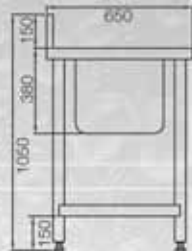

#### specification for KP1 single bowl pot sink

Kwikot Model KP1 Grade 304 (18/10) Stainless Steel single bowl pot sink, size 900 x 650mm with a 150mm high integral splashback to the back and 60mm x 12mm turndown with a beaded edge on the remaining sides. The underside sprayed with vermin proof bitumastic sound deadening material and supported with a 30 x 30 x 3mm framework and galvanised mild steel backing sheet. Fitted on to 41mmØ round stainless steel detachable legs with adjustable foot pieces. Bowl size: 760 x 460 x 380mm deep.

#### standard size for KP1 single bowl pot sink

PLAN VIEW

END VIEW

LENGTH (mm)	WIDTH (mm)	BOWL POSITION
900	650	centre

SERIES KP1

#### specification for KP2 double bowl pot sinks

Kwikot Model KP2 Grade 304 (18/10) Stainless Steel double centre/end bowl pot sink size (please specify) with a 150mm high integral splashback to the back and 60mm x 12mm turndown with a beaded edge on the remaining sides. The underside sprayed with vermin proof bitumastic sound deadening material and supported with a 30 x 30 x 3mm framework and galvanised mild steel backing sheet. Fitted on to 41mm Ø round stainless steel detachable legs with adjustable foot pieces. Bowl size: 760 x 460 x 380mm deep.

#### standard size for KP2 double bowl pot sinks

PLAN VIEW

END VIEW

LENGTH (mm)	WIDTH (mm)	BOWL POSITION
1850	650	centre
2440	650	centre/end

SERIES KP2

**Kwikot (Pty) Ltd  
Inland Division**  
P.O. Box 1016  
Benoni  
1500  
Tel: 011 897 4600  
Fax: 011 914 4750