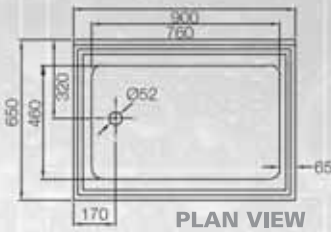

#### specification for KP1 single bowl pot sink

Kwikot Model KP1 Grade 304 (18/10) Stainless Steel single bowl pot sink, size 900 x 650mm with a 150mm high integral splashback to the back and 60mm x 12mm turndown with a beaded edge on the remaining sides. The underside sprayed with vermin proof bitumastic sound deadening material and supported with a 30 x 30 x 3mm framework and galvanised mild steel backing sheet. Fitted on to 41mmØ round stainless steel detachable legs with adjustable foot pieces. Bowl size: 760 x 460 x 380mm deep.

#### standard size for KP1 single bowl pot sink

PLAN VIEW

END VIEW

LENGTH (mm)	WIDTH (mm)	BOWL POSITION
900	650	centre

SERIES KP1

#### specification for KP2 double bowl pot sinks

Kwikot Model KP2 Grade 304 (18/10) Stainless Steel double centre/end bowl pot sink size (please specify) with a 150mm high integral splashback to the back and 60mm x 12mm turndown with a beaded edge on the remaining sides. The underside sprayed with vermin proof bitumastic sound deadening material and supported with a 30 x 30 x 3mm framework and galvanised mild steel backing sheet. Fitted on to 41mm Ø round stainless steel detachable legs with adjustable foot pieces. Bowl size: 760 x 460 x 380mm deep.