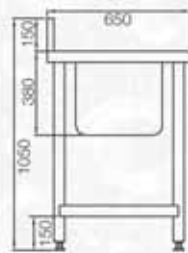

#### specification for KP1 single bowl pot sink

Kwikot Model KP1 Grade 304 (18/10) Stainless Steel single bowl pot sink, size 900 x 650mm with a 150mm high integral splashback to the back and 60mm x 12mm turndown with a beaded edge on the remaining sides. The underside sprayed with vermin proof bitumastic sound deadening material and supported with a 30 x 30 x 3mm framework and galvanised mild steel backing sheet. Fitted on to 41mmØ round stainless steel detachable legs with adjustable foot pieces. Bowl size: 760 x 460 x 380mm deep.

#### standard size for KP1 single bowl pot sink

PLAN VIEW

END VIEW

LENGTH (mm)	WIDTH (mm)	BOWL POSITION
900	650	centre

SERIES KP1

#### specification for KP2 double bowl pot sinks

Kwikot Model KP2 Grade 304 (18/10) Stainless Steel double centre/end bowl pot sink size (please specify) with a 150mm high integral splashback to the back and 60mm x 12mm turndown with a beaded edge on the remaining sides. The underside sprayed with vermin proof bitumastic sound deadening material and supported with a 30 x 30 x 3mm framework and galvanised mild steel backing sheet. Fitted on to 41mm Ø round stainless steel detachable legs with adjustable foot pieces. Bowl size: 760 x 460 x 380mm deep.

#### standard size for KP2 double bowl pot sinks

PLAN VIEW

END VIEW

LENGTH (mm)	WIDTH (mm)	BOWL POSITION
1850	650	centre
2440	650	centre/end

SERIES KP2

**Kwikot (Pty) Ltd  
Inland Division**  
P.O. Box 1016  
Benoni  
1500  
Tel: 011 897 4600  
Fax: 011 914 4750