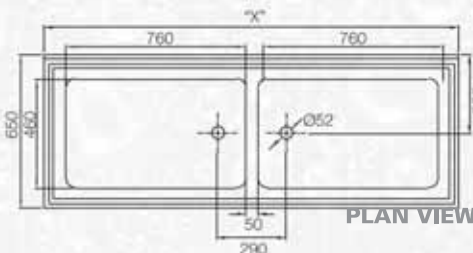

#### specification for KP1 single bowl pot sink

Kwikot Model KP1 Grade 304 (18/10) Stainless Steel single bowl pot sink, size 900 x 650mm with a 150mm high integral splashback to the back and 60mm x 12mm turndown with a beaded edge on the remaining sides. The underside sprayed with vermin proof bitumastic sound deadening material and supported with a 30 x 30 x 3mm framework and galvanised mild steel backing sheet. Fitted on to 41mmØ round stainless steel detachable legs with adjustable foot pieces. Bowl size: 760 x 460 x 380mm deep.

#### standard size for KP1 single bowl pot sink

PLAN VIEW

END VIEW

LENGTH (mm)	WIDTH (mm)	BOWL POSITION
900	650	centre

SERIES KP1

#### specification for KP2 double bowl pot sinks

Kwikot Model KP2 Grade 304 (18/10) Stainless Steel double centre/end bowl pot sink size (please specify) with a 150mm high integral splashback to the back and 60mm x 12mm turndown with a beaded edge on the remaining sides. The underside sprayed with vermin proof bitumastic sound deadening material and supported with a 30 x 30 x 3mm framework and galvanised mild steel backing sheet. Fitted on to 41mm Ø round stainless steel detachable legs with adjustable foot pieces. Bowl size: 760 x 460 x 380mm deep.

#### standard size for KP2 double bowl pot sinks

PLAN VIEW

END VIEW

LENGTH (mm)	WIDTH (mm)	BOWL POSITION
1850	650	centre
2440	650	centre/end

SERIES KP2

**Kwikot (Pty) Ltd  
Inland Division**  
P.O. Box 1016  
Benoni  
1500  
Tel: 011 897 4600  
Fax: 011 914 4750