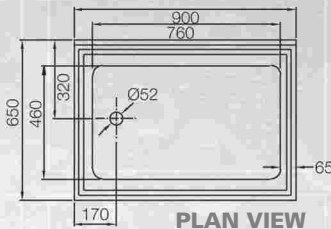

Kwikot Model KP1 Grade 304 (18/10) Stainless Steel single bowl pot sink, size 900 x 650mm with a 150mm high integral splashback to the back and 60mm x 12mm turndown with a beaded edge on the remaining sides. The underside sprayed with vermin proof bitumastic sound deadening material and supported with a 30 x 30 x 3mm framework and galvanised mild steel backing sheet. Fitted on to 41mmØ round stainless steel detachable legs with adjustable foot pieces. Bowl size: 760 x 460 x 380mm deep.

PLAN VIEW

END VIEW

LENGTH (mm)	WIDTH (mm)	BOWL POSITION
900	650	centre

specification for KP2 double bowl pot sinks

Kwikot Model KP2 Grade 304 (18/10) Stainless Steel double centre/end bowl pot sink size (please specify) with a 150mm high integral splashback to the back and 60mm x 12mm turndown with a beaded edge on the remaining sides. The underside sprayed with vermin proof bitumastic sound deadening material and supported with a 30 x 30 x 3mm framework and galvanised mild steel backing sheet. Fitted on to 41mm Ø round stainless steel detachable legs with adjustable foot pieces. Bowl size: 760 x 460 x 380mm deep.

PLAN VIEW

END VIEW

LENGTH (mm)	WIDTH (mm)	BOWL POSITION
1850	650	centre
2440	650	centre/end

SERIES KP1

SERIES KP2

**Kwikot (Pty) Ltd
Inland Division**
P.O. Box 1016
Benoni
1500
Tel: 0118974600
Fax: 0119144750