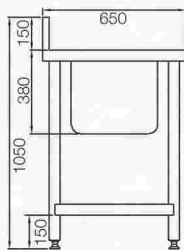

Kwikot Model KP1 Grade 304 (18/10) Stainless Steel single bowl pot sink, size 900 x 650mm with a 150mm high integral splashback to the back and 60mm x 12mm turndown with a beaded edge on the remaining sides. The underside sprayed with vermin proof bitumastic sound deadening material and supported with a 30 x 30 x 3mm framework and galvanised mild steel backing sheet. Fitted on to 41mmØ round stainless steel detachable legs with adjustable foot pieces. Bowl size: 760 x 460 x 380mm deep.

PLAN VIEW

END VIEW

LENGTH (mm)	WIDTH (mm)	BOWL POSITION
900	650	centre

specification for KP2 double bowl pot sinks

Kwikot Model KP2 Grade 304 (18/10) Stainless Steel double centre/end bowl pot sink size (please specify) with a 150mm high integral splashback to the back and 60mm x 12mm turndown with a beaded edge on the remaining sides. The underside sprayed with vermin proof bitumastic sound deadening material and supported with a 30 x 30 x 3mm framework and galvanised mild steel backing sheet. Fitted on to 41mm Ø round stainless steel detachable legs with adjustable foot pieces. Bowl size: 760 x 460 x 380mm deep.

optional accessories

- Stainless or mild steel galvanised solid under shelf
- Stainless Steel slatted under shelf
- Non standard sizes upon request
- Splashback to ends

standard size for KP2 double bowl pot sinks

PLAN VIEW

END VIEW

LENGTH (mm)	WIDTH (mm)	BOWL POSITION
1850	650	centre
2440	650	centre/end

SERIES KP1

SERIES KP2

**Kwikot (Pty) Ltd
Inland Division**
P.O. Box 1016
Benoni
1500
Tel: 0118974600
Fax: 0119144750