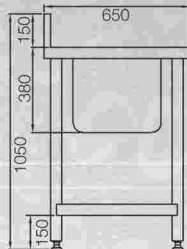

Kwikot Model KP1 Grade 304 (18/10) Stainless Steel single bowl pot sink, size 900 x 650mm with a 150mm high integral splashback to the back and 60mm x 12mm turndown with a beaded edge on the remaining sides. The underside sprayed with vermin proof bitumastic sound deadening material and supported with a 30 x 30 x 3mm framework and galvanised mild steel backing sheet. Fitted on to 41mmØ round stainless steel detachable legs with adjustable foot pieces. Bowl size: 760 x 460 x 380mm deep.

optional accessories

- Stainless or mild steel galvanised solid under shelf
- Stainless Steel slatted under shelf
- Non standard sizes upon request
- Splashback to ends

standard size for KP1 single bowl pot sink

PLAN VIEW

END VIEW

LENGTH (mm)	WIDTH (mm)	BOWL POSITION
900	650	centre

specification for KP2 double bowl pot sinks

Kwikot Model KP2 Grade 304 (18/10) Stainless Steel double centre/end bowl pot sink size (please specify) with a 150mm high integral splashback to the back and 60mm x 12mm turndown with a beaded edge on the remaining sides. The underside sprayed with vermin proof bitumastic sound deadening material and supported with a 30 x 30 x 3mm framework and galvanised mild steel backing sheet. Fitted on to 41mm Ø round stainless steel detachable legs with adjustable foot pieces. Bowl size: 760 x 460 x 380mm deep.

PLAN VIEW

END VIEW

LENGTH (mm)	WIDTH (mm)	BOWL POSITION
1850	650	centre
2440	650	centre/end

SERIES KP1

SERIES KP2

**Kwikot (Pty) Ltd
Inland Division**
P.O. Box 1016
Benoni
1500
Tel: 0118974600
Fax: 0119144750