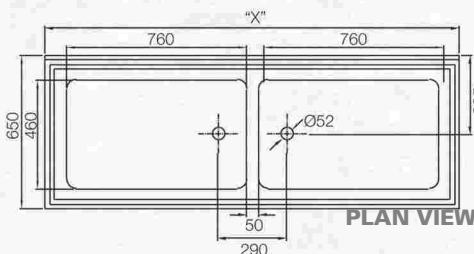

Kwikot Model KP1 Grade 304 (18/10) Stainless Steel single bowl pot sink, size 900 x 650mm with a 150mm high integral splashback to the back and 60mm x 12mm turndown with a beaded edge on the remaining sides. The underside sprayed with vermin proof bitumastic sound deadening material and supported with a 30 x 30 x 3mm framework and galvanised mild steel backing sheet. Fitted on to 41mmØ round stainless steel detachable legs with adjustable foot pieces. Bowl size: 760 x 460 x 380mm deep.

PLAN VIEW

END VIEW

LENGTH (mm)	WIDTH (mm)	BOWL POSITION
900	650	centre

specification for KP2 double bowl pot sinks

Kwikot Model KP2 Grade 304 (18/10) Stainless Steel double centre/end bowl pot sink size (please specify) with a 150mm high integral splashback to the back and 60mm x 12mm turndown with a beaded edge on the remaining sides. The underside sprayed with vermin proof bitumastic sound deadening material and supported with a 30 x 30 x 3mm framework and galvanised mild steel backing sheet. Fitted on to 41mm Ø round stainless steel detachable legs with adjustable foot pieces. Bowl size: 760 x 460 x 380mm deep.

optional accessories

- Stainless or mild steel galvanised solid under shelf
- Stainless Steel slatted under shelf
- Non standard sizes upon request
- Splashback to ends

standard size for KP2 double bowl pot sinks

PLAN VIEW

END VIEW

LENGTH (mm)	WIDTH (mm)	BOWL POSITION
1850	650	centre
2440	650	centre/end

SERIES KP1

SERIES KP2

**Kwikot (Pty) Ltd
Inland Division**
P.O. Box 1016
Benoni
1500
Tel: 0118974600
Fax: 0119144750