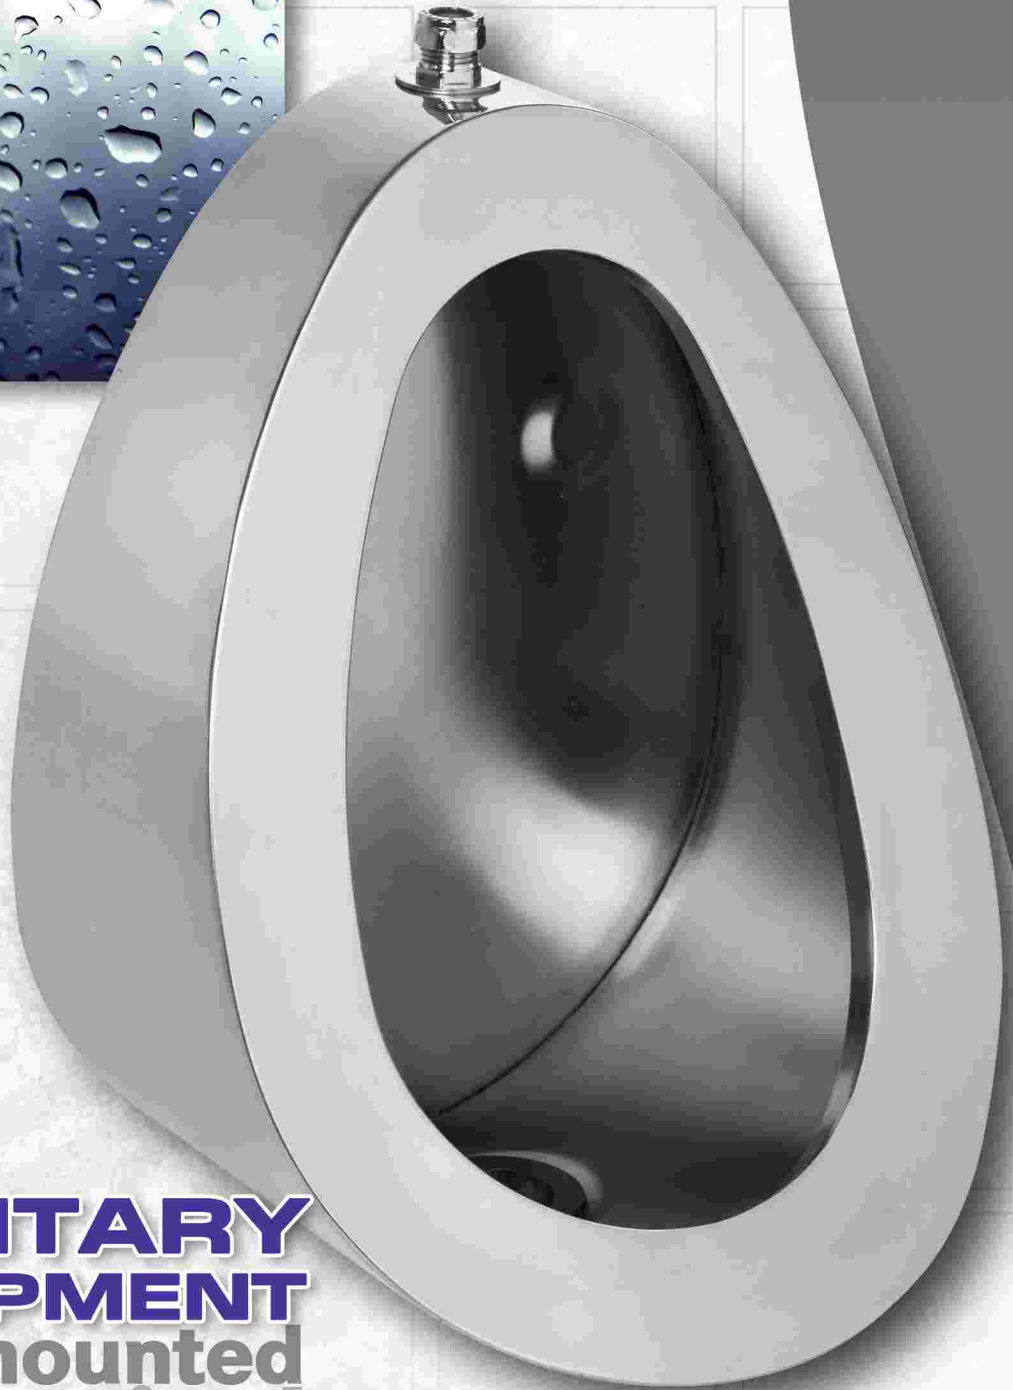

COMMERCIAL

stainless steel

**SANITARY
EQUIPMENT**
wall mounted
bowl urinal
SUR - BOWL - TE

SANITARY EQUIPMENT - WALL MOUNTED BOWL URINAL

COMMERCIAL

stainless steel

WALL MOUNTED BOWL URINAL SUR - BOWL - TE

features

- Grade 304 (18/10) Stainless Steel
- Durable
- Hygienic
- Wall mounted

specifications for model SUR - BOWL - TE

Kwikot Bowl Urinal Model SUR-80WL-TE manufactured from Grade 18/10 Stainless Steel complete with spreader, 40mm Ø waste outlet and CP on brass waste fitting.

standard size for model SUR - BOWL - TE

MODEL	HEIGHT (mm)	WIDTH (mm)
SUR-BOWL-TE	415	330

MODEL SUR-BOWL-TE

SANITARY EQUIPMENT - WALL MOUNTED BOWL URINAL

**Kwikot (Pty) Ltd
Inland Division**
P.O. Box 1016
Benoni
1500
Tel: 0118974600
Fax: 0119144750