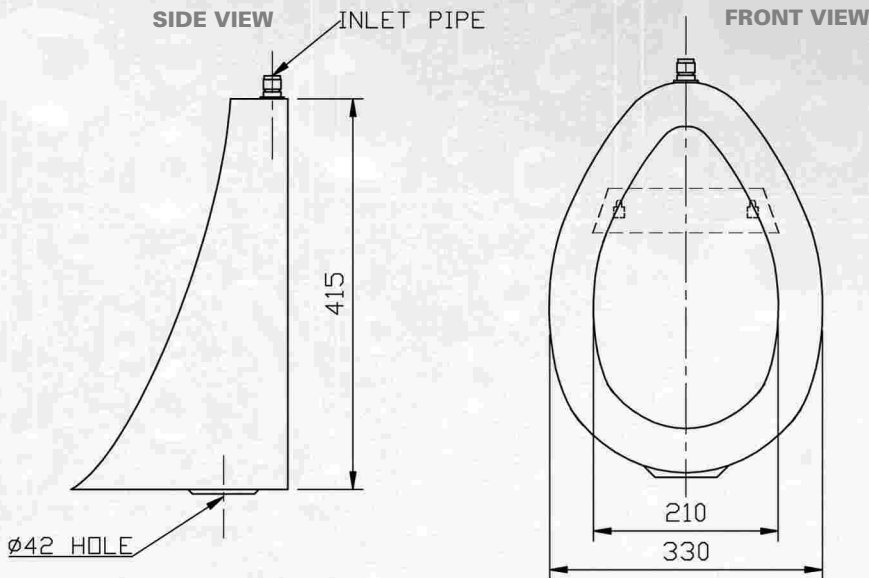

- Grade 304 (18/10) Stainless Steel
- Durable
- Hygienic
- Wall mounted

specifications for model SUR - BOWL - TE

Kwikot Bowl Urinal Model SUR-80WL-TE manufactured from Grade 18/10 Stainless Steel complete with spreader, 40mm Ø waste outlet and CP on brass waste fitting.

standard size for model SUR - BOWL - TE

MODEL	HEIGHT (mm)	WIDTH (mm)
SUR-BOWL-TE	415	330

MODEL SUR-BOWL-TE

SANITARY EQUIPMENT - WALL MOUNTED BOWL URINAL

**Kwikot (Pty) Ltd
Inland Division**
P.O. Box 1016
Benoni
1500
Tel: 0118974600
Fax: 0119144750