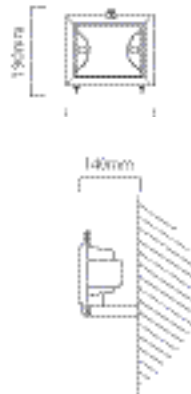

FS57

LAMP TYPE:
Including 1 x R7s max 150W QI Premium J78 230V

HEIGHT: 130mm
WIDTH: 145mm
DEPTH: 110mm

FITTING MATERIAL:
Die Cast Aluminium
LENS:
Clear Tempered Glass

PRIMARY VOLTAGE:
220V - 240V (50/60Hz)

Class I **IP : 54** **⊠ : 24**
FITTING COLOUR:
BLACK: 6007328335757
ADDITIONAL INFORMATION:
Spare Glass: X017

FS59

LAMP TYPE:
Including 1 x R7s max 500W QI Premium J118 230V

HEIGHT: 190mm
WIDTH: 205mm
DEPTH: 140mm

FITTING MATERIAL:
Die Cast Aluminium
LENS:
Clear Tempered Glass

PRIMARY VOLTAGE:
220V - 240V (50/60Hz)

Class I **IP : 54** **⊠ : 16**
FITTING COLOUR:
BLACK: 6007328335771
ADDITIONAL INFORMATION:
Spare Glass: X020