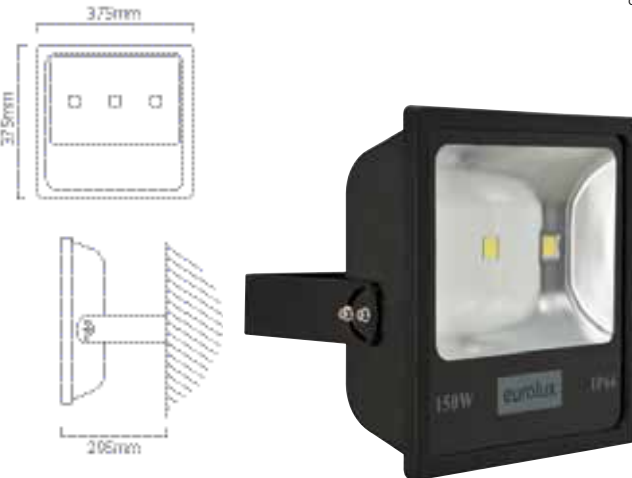

FS221 **LED** LAMP TYPE: Including 3 x 50W Integrated COB LEDs

HEIGHT: 375mm
WIDTH: 375mm
DEPTH: 295mm

FITTING MATERIAL:
Die Cast Aluminium
LENS:
Clear Tempered Glass

PRIMARY VOLTAGE:
100V - 240V (50/60Hz)
SECONDARY VOLTAGE:
20 - 36V DC

Class 1 **IP : 66** **⊠ : 2**

FITTING COLOUR:
BLACK: 6007328370536

ADDITIONAL INFORMATION:
Built-in Driver
Not Dimmable

LAMP SPECIFICATION:
Power: 150W (3 x 50W)
Luminous Flux: 10500lm
Colour Temperature: 6500K
Lifetime: 30 000 Hours
Beam Angle: 100°
CRI: ≥65
Power Factor: ≥0.9

FS222 **LED** LAMP TYPE: Including 4 x 50W Integrated COB LEDs

HEIGHT: 385mm
WIDTH: 435mm
DEPTH: 305mm

FITTING MATERIAL:
Die Cast Aluminium
LENS:
Clear Tempered Glass

PRIMARY VOLTAGE:
100V - 240V (50/60Hz)
SECONDARY VOLTAGE:
20 - 36V DC

Class 1 **IP : 66** **⊠ : 2**

FITTING COLOUR:
BLACK: 6007328370543

ADDITIONAL INFORMATION:
Built-in Driver
Not Dimmable

LAMP SPECIFICATION:
Power: 200W (4 x 50W)
Luminous Flux: 14000lm
Colour Temperature: 6500K
Lifetime: 30 000 Hours
Beam Angle: 110°
CRI: ≥65
Power Factor: ≥0.9