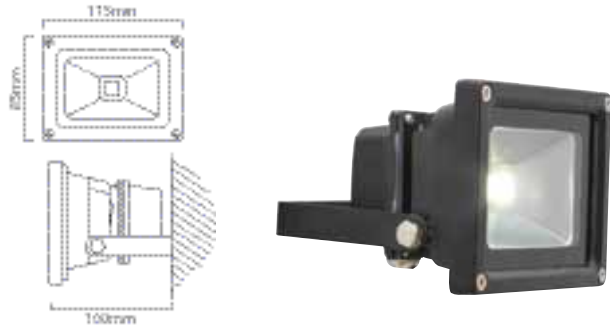

Environmentally Conscious Choice