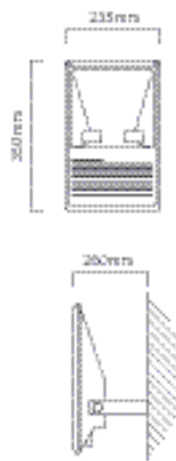

FS52

LAMP TYPE:

Excluding 1 x RX7s 150W Metal Halide

HEIGHT: 350mm
WIDTH: 235mm
DEPTH: 260mm

FITTING MATERIAL:
Die Cast Aluminium
LENS:
Clear Tempered Glass

BALLAST AMPERAGE:
1.8 Amp

PRIMARY VOLTAGE:
220V - 240V (50/60Hz)

Class 1 IP : 55 : 1

FITTING COLOUR:
BLACK: 6007328332121

ADDITIONAL INFORMATION:
Including Control Gear

FS51

LAMP TYPE:

Excluding 1 x RX7s 70W Metal Halide

HEIGHT: 350mm
WIDTH: 235mm
DEPTH: 260mm

FITTING MATERIAL:
Die Cast Aluminium
LENS:
Clear Tempered Glass

BALLAST AMPERAGE:
1 Amp

PRIMARY VOLTAGE:
220V - 240V (50/60Hz)

Class 1 IP : 55 : 2

FITTING COLOUR:
BLACK: 6007328332114

ADDITIONAL INFORMATION:
Including Control Gear