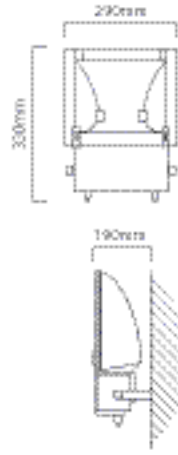

FS53

LAMP TYPE:
Excluding 1 x E27 70W Elliptic / Tubular HPS / MH

HEIGHT: 330mm
WIDTH: 290mm
DEPTH: 190mm

FITTING MATERIAL:
Die Cast Aluminium
LENS:
Clear Tempered Glass

BALLAST AMPERAGE:
1 Amp

PRIMARY VOLTAGE:
220V - 240V (50/60Hz)

Class 1 IP : 65 5

FITTING COLOUR:
BLACK: 6007328332138

ADDITIONAL INFORMATION:
Including Control Gear

FS54

LAMP TYPE:
Excluding 1 x RX7s 150W Metal Halide

HEIGHT: 330mm
WIDTH: 290mm
DEPTH: 190mm

FITTING MATERIAL:
Die Cast Aluminium
LENS:
Clear Tempered Glass

BALLAST AMPERAGE:
1.8 Amp

PRIMARY VOLTAGE:
220V - 240V (50/60Hz)

Class 1 IP : 65 2

FITTING COLOUR:
BLACK: 6007328332152

ADDITIONAL INFORMATION:
Including Control Gear

FS55

LAMP TYPE:
Excluding 1 x RX7s 70W Metal Halide

HEIGHT: 330mm
WIDTH: 290mm
DEPTH: 190mm

FITTING MATERIAL:
Die Cast Aluminium
LENS:
Clear Tempered Glass

BALLAST AMPERAGE:
1 Amp

PRIMARY VOLTAGE:
220V - 240V (50/60Hz)

Class 1 IP : 65 2

FITTING COLOUR:
BLACK: 6007328332145

ADDITIONAL INFORMATION:
Including Control Gear