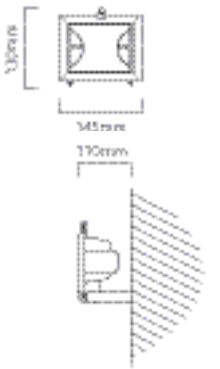

FS57

LAMP TYPE:
Including 1 x R7s max 150W QI Premium J78 230V

HEIGHT: 130mm
WIDTH: 145mm
DEPTH: 110mm

FITTING MATERIAL:
Die Cast Aluminium
LENS:
Clear Tempered Glass

PRIMARY VOLTAGE:
220V - 240V (50/60Hz)

Class I **IP : 54** **⊠ : 24**
FITTING COLOUR:
BLACK: 6007328335757
ADDITIONAL INFORMATION:
Spare Glass: X017

FS59

LAMP TYPE:
Including 1 x R7s max 500W QI Premium J118 230V

HEIGHT: 190mm
WIDTH: 205mm
DEPTH: 140mm

FITTING MATERIAL:
Die Cast Aluminium
LENS:
Clear Tempered Glass

PRIMARY VOLTAGE:
220V - 240V (50/60Hz)

Class I **IP : 54** **⊠ : 16**
FITTING COLOUR:
BLACK: 6007328335771
ADDITIONAL INFORMATION:
Spare Glass: X020