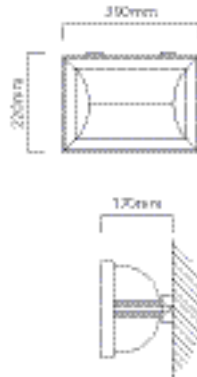

FS15

LAMP TYPE:
Excluding 1 x E27 max 45W 4U CFL 230V

HEIGHT: 195mm
WIDTH: 320mm
DEPTH: 140mm

FITTING MATERIAL:
Die Cast Aluminium
LENS:
Clear Glass

PRIMARY VOLTAGE:
220V - 240V (50/60Hz)

Class 1 IP : 44 : 4

FITTING COLOUR:
BLACK: 6007328020455
SILVER: 6007328021186
WHITE: 6007328020462

FS61

LAMP TYPE:
Excluding 1 x E27 max 85W Spiral CFL 230V

HEIGHT: 220mm
WIDTH: 390mm
DEPTH: 170mm

FITTING MATERIAL:
Die Cast Aluminium
LENS:
Clear Glass

PRIMARY VOLTAGE:
220V - 240V (50/60Hz)

Class 1 IP : 65 : 6

FITTING COLOUR:
BLACK: 6007328337256