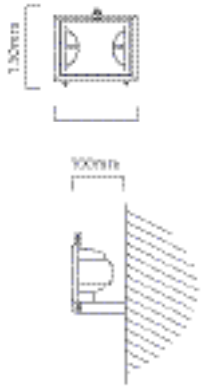

**OPERATING FUNCTION:**

Strobe, Flash, Fade, Smooth & Colour Change

**LAMP SPECIFICATION:**

Power: 50W

Luminous Flux: 340lm

Lifetime: 30 000 Hours

Beam Angle: 120°

Power Factor: ≥0.5