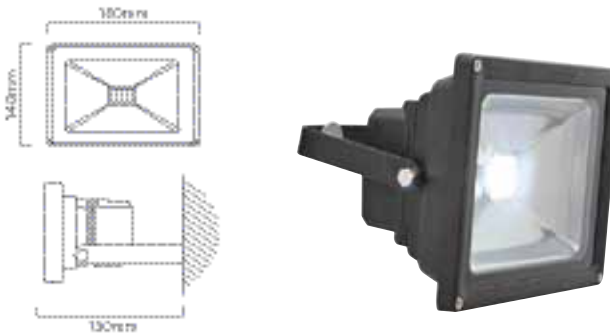

Environmentally Conscious Choice

FS198 **LAMP TYPE:** Including 1 x 10W Integrated COB LED

HEIGHT: 85mm
WIDTH: 115mm
DEPTH: 100mm

FITTING MATERIAL:
Die Cast Aluminium

LENS:
Clear Tempered Glass

PRIMARY VOLTAGE:
220V - 240V (50/60Hz)

SECONDARY VOLTAGE:
16 - 43V DC

Class : 65 : 30

FITTING COLOUR:
BLACK: 6007328366126

ADDITIONAL INFORMATION:
Built-in Driver
Not Dimmable

LAMP SPECIFICATION:
Power: 10W
Luminous Flux: 700lm
Colour Temperature: 5900K
Lifetime: 30 000 Hours
Beam Angle: 60°
CRI: ≥65
Power Factor: ≥0.5

Environmentally Conscious Choice

FS199 **LAMP TYPE:** Including 1 x 10W Integrated COB LED

HEIGHT: 155mm
WIDTH: 115mm
DEPTH: 115mm

FITTING MATERIAL:
Die Cast Aluminium

LENS:
Clear Tempered Glass

PRIMARY VOLTAGE:
220V - 240V (50/60Hz)

SECONDARY VOLTAGE:
16 - 43V DC

Class : 65 : 30

FITTING COLOUR:
BLACK: 6007328366133

ADDITIONAL INFORMATION:
Built-in Driver
Not Dimmable

SENSOR FUNCTION:
Lux, Time & Sensitivity
12m & 180° Range

LAMP SPECIFICATION:
Power: 10W
Luminous Flux: 700lm
Colour Temperature: 5900K
Lifetime: 30 000 Hours
Beam Angle: 60°
CRI: ≥65
Power Factor: ≥0.5

Environmentally Conscious Choice

FS200 **LAMP TYPE:** Including 1 x 20W Integrated COB LED

HEIGHT: 140mm
WIDTH: 180mm
DEPTH: 130mm

FITTING MATERIAL:
Die Cast Aluminium

LENS:
Clear Tempered Glass

PRIMARY VOLTAGE:
220V - 240V (50/60Hz)

SECONDARY VOLTAGE:
16 - 40V DC

Class : 65 : 12

FITTING COLOUR:
BLACK: 6007328366140

ADDITIONAL INFORMATION:
Built-in Driver
Not Dimmable

LAMP SPECIFICATION:
Power: 20W
Luminous Flux: 1500lm
Colour Temperature: 5900K
Lifetime: 30 000 Hours
Beam Angle: 60°
CRI: ≥65
Power Factor: ≥0.5

Environmentally Conscious Choice

FS201 **LAMP TYPE:** Including 1 x 20W Integrated COB LED