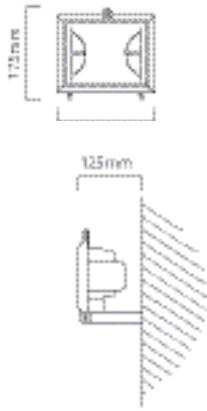

FS18

LAMP TYPE:
Including 1 x R7s max 500W QI Premium J118 230V

HEIGHT: 175mm
WIDTH: 185mm
DEPTH: 125mm

FITTING MATERIAL:
Die Cast Aluminium
LENS:
Clear Tempered Glass

PRIMARY VOLTAGE:
220V - 240V (50/60Hz)

Class I **IP : 54** **⊠ : 16**
FITTING COLOUR:
BLACK: 6007328001690
WHITE: 6007328001706
ADDITIONAL INFORMATION:
Spare Glass: X020

FS9

LAMP TYPE:
Including 1 x R7s max 500W QI Premium J118 230V

HEIGHT: 250mm
WIDTH: 185mm
DEPTH: 225mm

FITTING MATERIAL:
Die Cast Aluminium
LENS:
Clear Tempered Glass

PRIMARY VOLTAGE:
220V - 240V (50/60Hz)

Class I **IP : 44** **⊠ : 4**
FITTING COLOUR:
BLACK: 6007328000242
ADDITIONAL INFORMATION:
Spare Glass: X020
SENSOR FUNCTIONS:
Motion, Time, Day/Night
12m and 180° Range