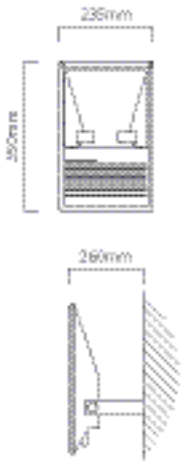

FS52

LAMP TYPE:

Excluding 1 x RX7s 150W Metal Halide

HEIGHT: 350mm
WIDTH: 235mm
DEPTH: 260mm

FITTING MATERIAL:
Die Cast Aluminium
LENS:
Clear Tempered Glass

BALLAST AMPERAGE:
1.8 Amp

PRIMARY VOLTAGE:
220V - 240V (50/60Hz)

Class 1 IP : 55 : 1

FITTING COLOUR:
BLACK: 6007328332121

ADDITIONAL INFORMATION:
Including Control Gear

FS51

LAMP TYPE:

Excluding 1 x RX7s 70W Metal Halide

HEIGHT: 350mm
WIDTH: 235mm
DEPTH: 260mm

FITTING MATERIAL:
Die Cast Aluminium
LENS:
Clear Tempered Glass

BALLAST AMPERAGE:
1 Amp

PRIMARY VOLTAGE:
220V - 240V (50/60Hz)

Class 1 IP : 55 : 2

FITTING COLOUR:
BLACK: 6007328332114

ADDITIONAL INFORMATION:
Including Control Gear