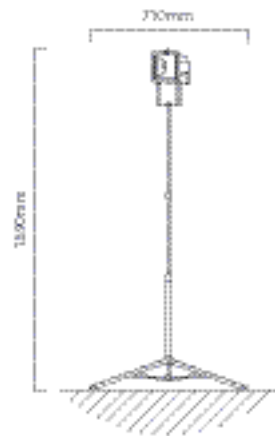

**FITTING COLOUR:**  
YELLOW/BLACK: 6007328011989

**ADDITIONAL INFORMATION:**  
Including 1.8m Power Cable & Plug Top  
Safety Grid  
Including Handle  
Spare Glass: X020