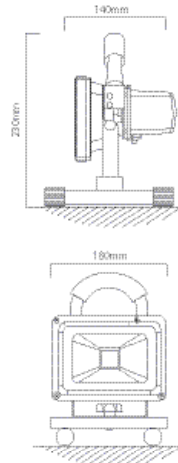

Environmentally Conscious Choice

FS204 LAMP TYPE: Including 1 x 20W Integrated LED

HEIGHT: 230mm
WIDTH: 180mm
DEPTH: 140mm

FITTING MATERIAL: Metal
LENS: Clear Glass

PRIMARY VOLTAGE: 220V - 240V (50/60Hz)

Class 2 : 65 : 8

FITTING COLOUR: BLACK/YELLOW: 6007328368731

ADDITIONAL INFORMATION: Including Car & Wall Charging Cables
Rechargeable 4V 6Ah Sealed Lead-Acid Battery
Charge Time: 5 Hours
Battery Life: 3 Hours
Including Insulated Rocker Switch

LAMP SPECIFICATION:
Power: 20W
Luminous Flux: 1800lm
Colour Temperature: 6400K
Lifetime: 30 000 Hours
Beam Angle: 110°
CRI: 70
Power Factor: 0.5

OPERATING FUNCTIONS: On/Off, Bright, Dim