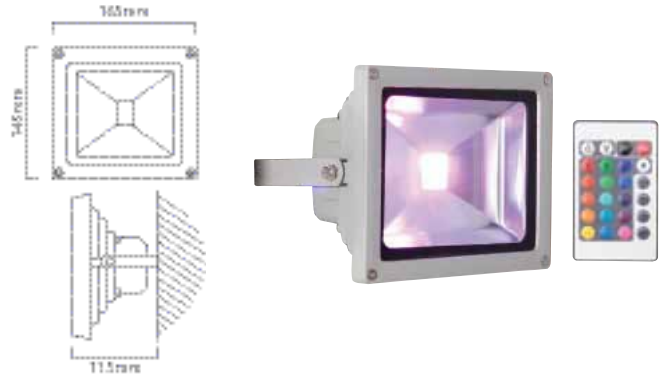

Environmentally
Conscious Choice

Environmentally
Conscious Choice

FS171

LAMP TYPE:

Including 1 x 10W Integrated RGB COB LED 230V

HEIGHT: 85mm
WIDTH: 115mm
DEPTH: 100mm

FITTING MATERIAL:

Die Cast Aluminium

LENS:

Clear Tempered Glass

PRIMARY VOLTAGE:

220V - 240V (50/60Hz)

SECONDARY VOLTAGE:

12V DC

Class 1

IP : 65

⊠ : 30

DESCRIPTION:

Colour Changing LED Floodlight

FITTING COLOUR:

SILVER: 6007328359975

ADDITIONAL INFORMATION:

Built-in Driver

Including Remote

Remote Dimmable

OPERATING FUNCTION:

LAMP SPECIFICATION:

Power: 10W

Luminous Flux: 80lm

Lifetime: 30 000 Hours

Beam Angle: 120°

Power Factor: ≥0.5

FS172

LAMP TYPE:

Including 1 x 20W Integrated RGB COB LED 230V

HEIGHT: 145mm
WIDTH: 185mm
DEPTH: 115mm

FITTING MATERIAL:

Die Cast Aluminium

LENS:

Clear Tempered Glass

PRIMARY VOLTAGE:

220V - 240V (50/60Hz)

SECONDARY VOLTAGE:

12 - 24V DC

Class 1

IP : 65

⊠ : 12

DESCRIPTION:

Colour Changing LED Floodlight

FITTING COLOUR:

SILVER: 6007328359982

ADDITIONAL INFORMATION:

Built-in Driver

Including Remote

Remote Dimmable

OPERATING FUNCTION:

LAMP SPECIFICATION:

Power: 20W

Luminous Flux: 200lm

Lifetime: 30 000 Hours

Beam Angle: 120°

Power Factor: ≥0.5

COLOUR CHANGING LED FLOODLIGHTS

These colour changing LED Floodlights offer a variety of functions. Equipped with an easy to use remote control, one can choose from a set grid of 16 colours or a variety of 16 million colour changing options.

Users may also control the intensity of the light by dimming up and down.

There are also a variety of strobe and flashing options to choose from.

Easily enhance features, facades and gardens with these colour changing floodlights.