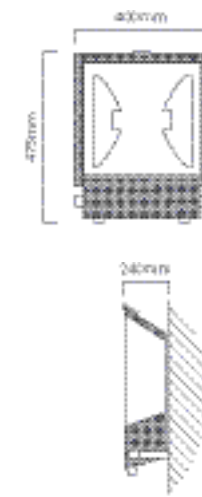

**ADDITIONAL INFORMATION:**  
Including Control Gear

**FS48**

**LAMP TYPE:**  
Excluding 1 x E40 max 250W Tubular HPS / MH

**HEIGHT:** 475mm  
**WIDTH:** 400mm  
**DEPTH:** 240mm

**FITTING MATERIAL:**  
Die Cast Aluminium  
**LENS:**  
Clear Tempered Glass