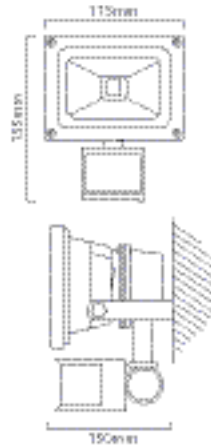

FS158 **LED** LAMP TYPE: Including 1 x 10W Integrated COB LED

HEIGHT: 155mm
WIDTH: 115mm
DEPTH: 150mm

FITTING MATERIAL:
Die Cast Aluminium
LENS:
Clear Tempered Glass

PRIMARY VOLTAGE:
100V - 240V (50/60Hz)
SECONDARY VOLTAGE:
12V

Class **IP** : 44 **⊠** : 18

FITTING COLOUR:
SILVER: 6007328358756

ADDITIONAL INFORMATION:
Built-in Driver
Not Dimmable

SENSOR FUNCTION:
Lux, Time & Sensitivity
12m and 180° range

LAMP SPECIFICATION:
Power: 10W
Luminous Flux: 520lm
Colour Temperature: 6500K
Lifetime: 30 000 Hours
Beam Angle: 120°
CRI: ≥70
Power Factor: ≥0.9

Environmentally
Conscious Choice