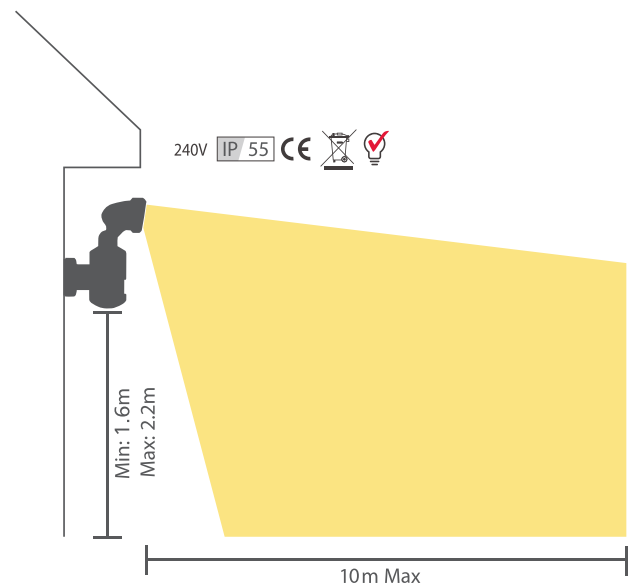

## NightWatcher ROBOTIC SECURITY LIGHTING

The NightWatcher is a unique security light that monitors and tracks the movements of an intruder. With NightWatcher there is nowhere to hide.

210° TOTAL DETECTION RANGE

- The 3 PIR's (passive infrared sensors) are the unique element that makes this product so effective, each relaying intruder positioning to the microprocessor, which in turn rotates the light head to that exact position.
- These highly effective PIR's allow for a total detection range of 210°, covering a distance of 10 meters from the unit.
- The NightWatcher was built to withstand the elements. It's sturdy design has an IP Rating of 55, allowing it to withstand harsh weather conditions.
- The NightWatcher also comes with various modes for all day activation, day and night activation, night-only activation and protection against power failures.
- The NightWatcher is user friendly and very easy to install.

**HEIGHT:** 290mm  
**WIDTH:** 155mm  
**DEPTH:** 190mm

**FITTING MATERIAL:**  
Polycarbonate / Die Cast  
Aluminium  
**LENS:**  
Clear Polycarbonate

**SENSOR FUNCTIONS:**  
Motion, Day/Night,  
220° Range