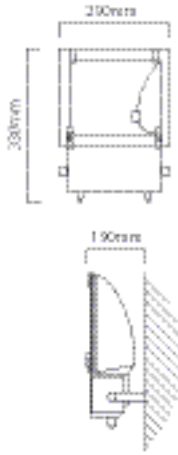

FS53

LAMP TYPE:
Excluding 1 x E27 70W Elliptic / Tubular HPS / MH

HEIGHT: 330mm
WIDTH: 290mm
DEPTH: 190mm

FITTING MATERIAL:
Die Cast Aluminium
LENS:
Clear Tempered Glass

BALLAST AMPERAGE:
1 Amp

PRIMARY VOLTAGE:
220V - 240V (50/60Hz)

Class 1 IP : 65 5

FITTING COLOUR:
BLACK: 6007328332138

ADDITIONAL INFORMATION:
Including Control Gear

FS54

LAMP TYPE:
Excluding 1 x RX7s 150W Metal Halide

HEIGHT: 330mm
WIDTH: 290mm
DEPTH: 190mm

FITTING MATERIAL:
Die Cast Aluminium
LENS:
Clear Tempered Glass

BALLAST AMPERAGE:
1.8 Amp

PRIMARY VOLTAGE:
220V - 240V (50/60Hz)

Class 1 IP : 65 2

FITTING COLOUR:
BLACK: 6007328332152

ADDITIONAL INFORMATION:
Including Control Gear

FS55

LAMP TYPE:
Excluding 1 x RX7s 70W Metal Halide

HEIGHT: 330mm
WIDTH: 290mm
DEPTH: 190mm

FITTING MATERIAL:
Die Cast Aluminium
LENS:
Clear Tempered Glass

BALLAST AMPERAGE:
1 Amp

PRIMARY VOLTAGE:
220V - 240V (50/60Hz)

Class 1 IP : 65 2

FITTING COLOUR:
BLACK: 6007328332145

ADDITIONAL INFORMATION:
Including Control Gear