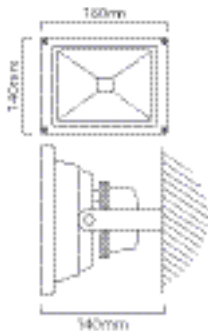

FS120 **LED** LAMP TYPE: Including 1 x 20W Integrated COB LED

HEIGHT: 140mm
WIDTH: 180mm
DEPTH: 140mm

FITTING MATERIAL:
Die Cast Aluminium
LENS:
Clear Tempered Glass

PRIMARY VOLTAGE:
100V - 240V (50/60Hz)
SECONDARY VOLTAGE:
28V

Class **IP** : 65 **⊠** : 8

FITTING COLOUR:
SILVER: 6007328346661

ADDITIONAL INFORMATION:
Built-in Driver
Not Dimmable

LAMP SPECIFICATION:
Power: 20W
Luminous Flux: 1130lm
Colour Temperature: 6500K
Lifetime: 30 000 Hours
Beam Angle: 120°
CRI: ≥70
Power Factor: ≥0.9

Environmentally
Conscious Choice