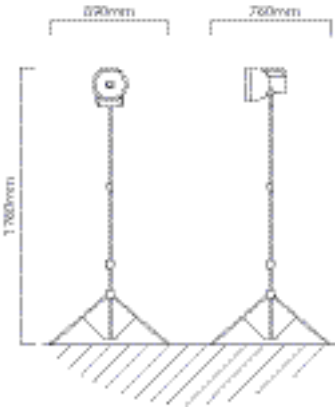

FS93 LAMP TYPE: Including 1 x E27 20W 3U CFL 230V

HEIGHT: 1760mm
WIDTH: 890mm
DEPTH: 760mm

FITTING MATERIAL:
PVC & Steel
LENS:
Clear Polycarbonate

PRIMARY VOLTAGE:
220V - 240V (50/60Hz)

Class I IP : 44 ☐ : 2

FITTING COLOUR:
YELLOW/BLACK: 6007328341802

ADDITIONAL INFORMATION:
Including 3m Power Cable & Plug Top
On/Off Switch
Extendable Telescopic Stand

Environmentally Conscious Choice