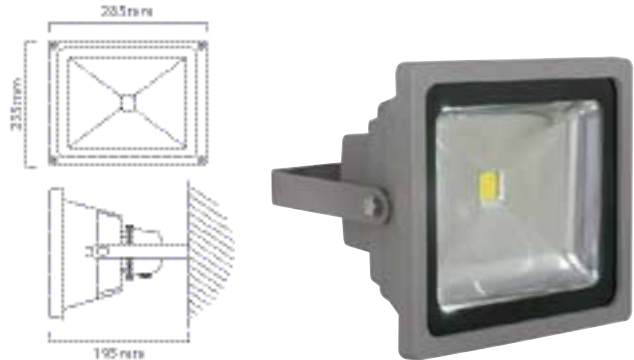

Environmentally
Conscious Choice

Environmentally
Conscious Choice

FS174 **LED** LAMP TYPE: Including 1 x 30W Integrated COB LED

HEIGHT: 185mm
WIDTH: 225mm
DEPTH: 140mm

FITTING MATERIAL:
Die Cast Aluminium
LENS:
Clear Tempered Glass

PRIMARY VOLTAGE:
220V - 240V (50/60Hz)
SECONDARY VOLTAGE:
24 - 36V DC

Class 1 IP : 65 : 10

FITTING COLOUR:
BLACK: 6007328360025

ADDITIONAL INFORMATION:
Built-in Driver
Not Dimmable

LAMP SPECIFICATION:
Power: 30W
Luminous Flux: 2250lm
Colour Temperature: 6500K
Lifetime: 50 000 Hours
Beam Angle: 110°
CRI: ≥70
Power Factor: ≥0.5

FS121 **LED** LAMP TYPE: Including 1 x 50W Integrated COB LED

HEIGHT: 235mm
WIDTH: 285mm
DEPTH: 195mm

FITTING MATERIAL:
Die Cast Aluminium
LENS:
Clear Tempered Glass

PRIMARY VOLTAGE:
100V - 240V (50/60Hz)
SECONDARY VOLTAGE:
28V

Class IP : 65 : 3

FITTING COLOUR:
SILVER: 6007328346678

ADDITIONAL INFORMATION:
Built-in Driver
Not Dimmable

LAMP SPECIFICATION:
Power: 50W
Luminous Flux: 4030lm
Colour Temperature: 6500K
Lifetime: 30 000 Hours
Beam Angle: 100°
CRI: ≥70
Power Factor: ≥0.9

Environmentally
Conscious Choice

Environmentally
Conscious Choice