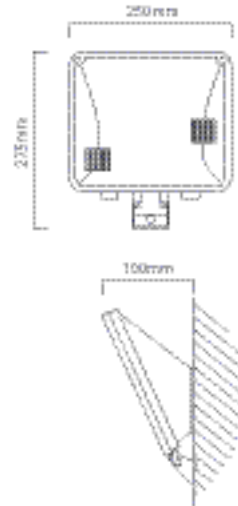

FS35

LAMP TYPE:

Excluding 2 x E27 max 20W 3U CFL 230V

HEIGHT: 275mm
WIDTH: 250mm
DEPTH: 100mm

FITTING MATERIAL:
PVC
LENS:
Clear Polycarbonate

PRIMARY VOLTAGE:
220V - 240V (50/60Hz)

Class 1 IP : 54 ☐ : 8

FITTING COLOUR:
BLACK: 6007328322702

ADDITIONAL INFORMATION:
Spare Glass: X690

Environmentally
Conscious Choice