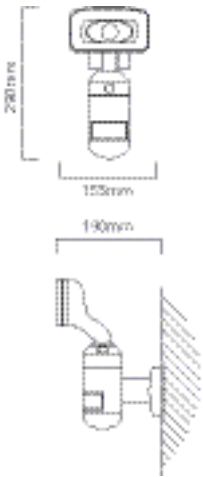

FS71

LAMP TYPE:
Including 1 x 11W Integrated COB LED 230V

HEIGHT: 290mm
WIDTH: 155mm
DEPTH: 190mm

FITTING MATERIAL:
Polycarbonate / Die Cast
Aluminium
LENS:
Clear Polycarbonate

SENSOR FUNCTIONS:
Motion, Day/Night,
220° Range

PRIMARY VOLTAGE:
100V - 240V (50/60Hz)

Class 1 IP : 55 ☐ : 4

DESCRIPTION:
Motion Tracking Sensor Light
FITTING COLOUR:
BLACK: 6007328343202

ADDITIONAL INFORMATION:
10 Frames Per Second @ 480 x 640 Pixels Digital Camera
2GB SD Card (up to 2GB)
AVI Video & JPG Image Recording Function
Audio Recording Function
Date and System Functions
3 x Passive Infrared Sensors
Not Dimmable

LAMP SPECIFICATION:
Power: 11W
Luminous Flux: 877lm
Colour Temperature: 5840K
Lifetime: 30 000 Hours
Beam Angle: 70°

FS69

LAMP TYPE:
Including 1 x R7s max 150W QI Premium J78 230V

HEIGHT: 255mm
WIDTH: 165mm
DEPTH: 180mm

FITTING MATERIAL:
Polycarbonate / Die Cast
Aluminium
LENS:
Clear Tempered Glass

SENSOR FUNCTIONS:
Motion, Day/Night
210° Range

PRIMARY VOLTAGE:
100V - 240V (50/60Hz)

Class 1 IP : 55 ☐ : 4

FITTING COLOUR:
BLACK: 6007328343165

ADDITIONAL INFORMATION:
3 x Passive Infrared Sensors