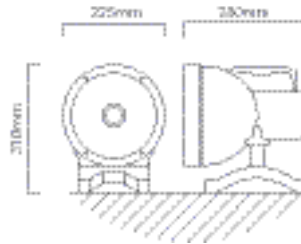

FS92 LAMP TYPE: Including 1 x E27 max 20W 3U CFL 230V

HEIGHT: 310mm
WIDTH: 225mm
DEPTH: 280mm

FITTING MATERIAL:
PVC
LENS:
Clear Polycarbonate

PRIMARY VOLTAGE:
220V - 240V (50/60Hz)

Class I IP : 44 ☐ : 4

FITTING COLOUR:
YELLOW/BLACK: 6007328341796

ADDITIONAL INFORMATION:
Including 3m Power Cable & Plug Top
On/Off Switch
Including Mounted Base

Environmentally Conscious Choice