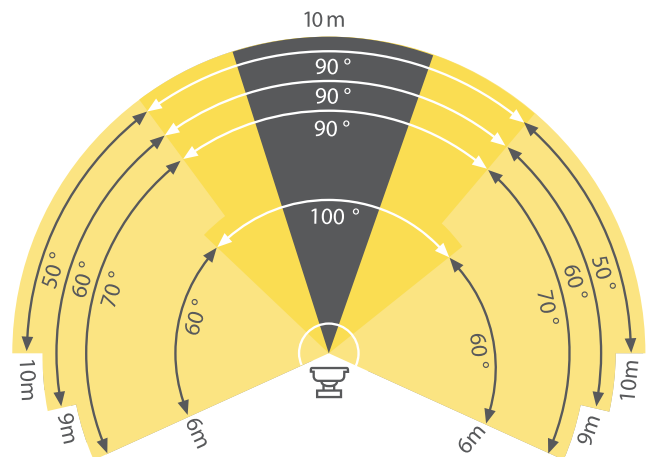

210° TOTAL DETECTION RANGE

- The 3 PIR's (passive infrared sensors) are the unique element that makes this product so effective, each relaying intruder positioning to the microprocessor, which in turn rotates the light head to that exact position.
- These highly effective PIR's allow for a total detection range of 210°, covering a distance of 10 meters from the unit.
- The NightWatcher was built to withstand the elements. It's sturdy design has an IP Rating of 55, allowing it to withstand harsh weather conditions.
- The NightWatcher also comes with various modes for all day activation, day and night activation, night-only activation and protection against power failures.
- The NightWatcher is user friendly and very easy to install.