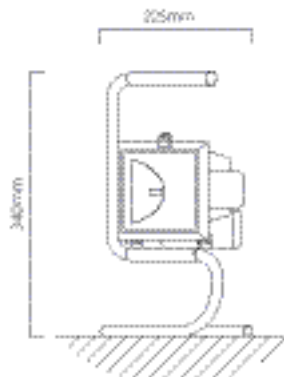

FS1

LAMP TYPE:
Including 1 x R7s max 150W QI Premium J78 230V

HEIGHT: 290mm
WIDTH: 210mm

FITTING MATERIAL:
Steel & Aluminium

LENS:
Clear Tempered Glass

Class 1 IP : 44 ☐ : 12

FITTING COLOUR:
YELLOW/BLACK: 6007328011972

ADDITIONAL INFORMATION:
Including 1.8m Power Cable & Plug Top
Safety Grid
Including Handle
Spare Glass: X017

FS2

LAMP TYPE:
Including 1 x R7s max 500W QI Premium J118 230V

HEIGHT: 340mm
WIDTH: 225mm

FITTING MATERIAL:
Steel & Aluminium

LENS:
Clear Tempered Glass

Class 1 IP : 44 ☐ : 6

FITTING COLOUR:
YELLOW/BLACK: 6007328011989

ADDITIONAL INFORMATION:
Including 1.8m Power Cable & Plug Top
Safety Grid
Including Handle
Spare Glass: X020