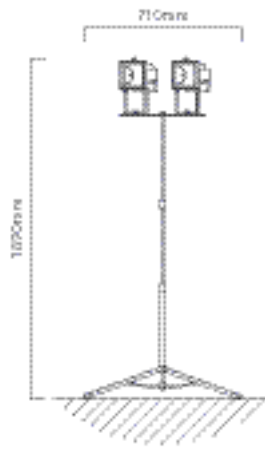

**FITTING COLOUR:**  
YELLOW/BLACK: 6007328011989

**ADDITIONAL INFORMATION:**  
Including 1.8m Power Cable & Plug Top  
Safety Grid  
Including Handle  
Spare Glass: X020