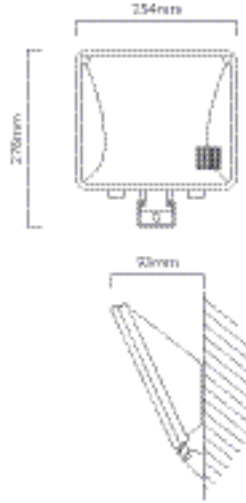

Environmentally Conscious Choice

Environmentally Conscious Choice

FS89

LAMP TYPE:
Excluding 2 x G24d-3 PL max 26W Tubes

HEIGHT: 240mm
WIDTH: 260mm
DEPTH: 100mm

FITTING MATERIAL:
PVC
LENS:
Clear Polycarbonate

PRIMARY VOLTAGE:
220V - 240V (50/60Hz)

Class 1 IP : 44 : 8

FITTING COLOUR:
BLACK: 6007328340690

ADDITIONAL INFORMATION:
90° Adjustable Tilt Angle
Including Control Gear

FS139

LAMP TYPE:
Including 1 x G24d-3 PL max 26W Tubes 230V

HEIGHT: 278mm
WIDTH: 254mm
DEPTH: 93mm

FITTING MATERIAL:
Polycarbonate Body
LENS:
Clear Polycarbonate

PRIMARY VOLTAGE:
220V - 240V (50/60Hz)

Class 1 IP : 44 : 8

FITTING COLOUR:
BLACK: 6007328357063

ADDITIONAL INFORMATION:
90° Adjustable Tilt Angle
Including Control Gear

Environmentally Conscious Choice

Environmentally Conscious Choice

FS15

LAMP TYPE:
Excluding 1 x E27 max 45W 4U CFL 230V

HEIGHT: 195mm
WIDTH: 320mm
DEPTH: 140mm

FITTING MATERIAL:
Die Cast Aluminium
LENS:
Clear Glass

PRIMARY VOLTAGE:
220V - 240V (50/60Hz)

Class 1 IP : 44 : 4

FITTING COLOUR:
BLACK: 6007328020455
SILVER: 6007328021186
WHITE: 6007328020462

FS61

LAMP TYPE:
Excluding 1 x E27 max 85W Spiral CFL 230V

HEIGHT: 220mm
WIDTH: 390mm
DEPTH: 170mm

FITTING MATERIAL:
Die Cast Aluminium
LENS:
Clear Glass

PRIMARY VOLTAGE:
220V - 240V (50/60Hz)

Class 1 IP : 65 : 6

FITTING COLOUR:
BLACK: 6007328337256