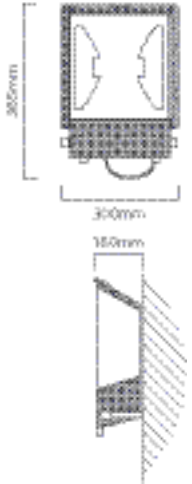

FS45

LAMP TYPE:
Excluding 1 x E27 max 70W Tubular HPS / MH

HEIGHT: 365mm
WIDTH: 300mm
DEPTH: 180mm

FITTING MATERIAL:
Die Cast Aluminium
LENS:
Clear Tempered Glass

BALLAST AMPERAGE:
1 Amp

PRIMARY VOLTAGE:
220V - 240V (50/60Hz)

Class 1 IP : 65 : 4

FITTING COLOUR:
BLACK: 6007328332091

ADDITIONAL INFORMATION:
Including Control Gear

FS46

LAMP TYPE:
Excluding 1 x E27 max 150W Tubular HPS / MH

HEIGHT: 375mm
WIDTH: 300mm
DEPTH: 180mm

FITTING MATERIAL:
Die Cast Aluminium
LENS:
Clear Tempered Glass

BALLAST AMPERAGE:
1 Amp

PRIMARY VOLTAGE:
220V - 240V (50/60Hz)

Class 1 IP : 65 : 4

FITTING COLOUR:
BLACK: 6007328332107

ADDITIONAL INFORMATION:
Including Control Gear