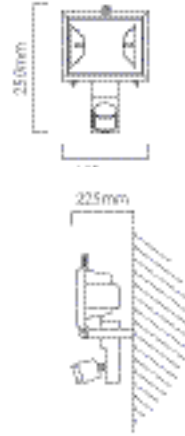

**ADDITIONAL INFORMATION:**  
Spare Glass: X017

**SENSOR FUNCTIONS:**  
Motion, Time, Day/Night  
12m and 180° Range

**FS18**

**LAMP TYPE:**  
Including 1 x R7s max 500W QI Premium J118 230V

**HEIGHT:** 175mm  
**WIDTH:** 185mm  
**DEPTH:** 125mm