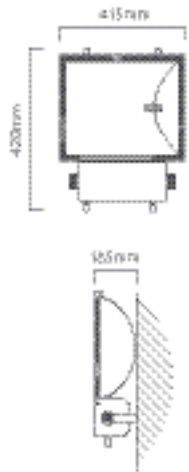

FS49

LAMP TYPE:

Excluding 1 x E40 250W Elliptic / Tubular HPS / MH

HEIGHT: 420mm
WIDTH: 415mm
DEPTH: 185mm

FITTING MATERIAL:
Die Cast Aluminium
LENS:
Clear Tempered Glass

BALLAST AMPERAGE:
3 Amp

PRIMARY VOLTAGE:
220V - 240V (50/60Hz)

Class 1 IP : 65 : 1

FITTING COLOUR:
BLACK: 6007328332169

ADDITIONAL INFORMATION:
Including Control Gear

FS50

LAMP TYPE:

Excluding 1 x E40 400W Elliptic / Tubular HPS / MH

HEIGHT: 430mm
WIDTH: 410mm
DEPTH: 180mm

FITTING MATERIAL:
Die Cast Aluminium
LENS:
Clear Glass

BALLAST AMPERAGE:
4.45 Amp

PRIMARY VOLTAGE:
220V - 240V (50/60Hz)

Class 1 IP : 65 : 1

FITTING COLOUR:
BLACK: 6007328332176

ADDITIONAL INFORMATION:
Including Control Gear