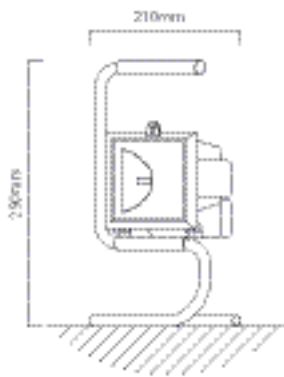

FS1

LAMP TYPE:
Including 1 x R7s max 150W QI Premium J78 230V

HEIGHT: 290mm
WIDTH: 210mm

FITTING MATERIAL:
Steel & Aluminium

LENS:
Clear Tempered Glass

Class 1 IP : 44 ☐ : 12

FITTING COLOUR:
YELLOW/BLACK: 6007328011972

ADDITIONAL INFORMATION:
Including 1.8m Power Cable & Plug Top
Safety Grid
Including Handle
Spare Glass: X017

FS2

LAMP TYPE:
Including 1 x R7s max 500W QI Premium J118 230V

HEIGHT: 340mm
WIDTH: 225mm

FITTING MATERIAL:
Steel & Aluminium

LENS:
Clear Tempered Glass

Class 1 IP : 44 ☐ : 6

FITTING COLOUR:
YELLOW/BLACK: 6007328011989

ADDITIONAL INFORMATION:
Including 1.8m Power Cable & Plug Top
Safety Grid
Including Handle
Spare Glass: X020