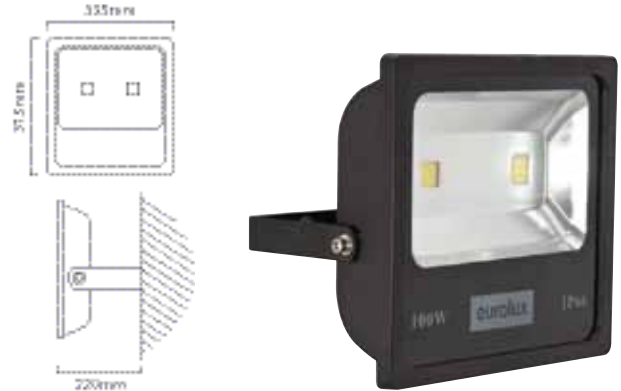

Environmentally Conscious Choice

Environmentally Conscious Choice

FS219 **LED** LAMP TYPE: Including 1 x 10W Integrated COB LED

HEIGHT: 126mm
WIDTH: 118mm
DEPTH: 100mm

FITTING MATERIAL:
Die Cast Aluminium
LENS:
Clear Tempered Glass

PRIMARY VOLTAGE:
100V - 240V (50/60Hz)
SECONDARY VOLTAGE:
16 - 43V DC

Class 1 **IP : 66** **⊠ : 40**

FITTING COLOUR:
BLACK: 6007328370499

ADDITIONAL INFORMATION:
Built-in Driver
Not Dimmable

LAMP SPECIFICATION:
Power: 10W
Luminous Flux: 700lm
Colour Temperature: 6500K
Lifetime: 30 000 Hours
Beam Angle: 110°
CRI: ≥65
Power Factor: ≥0.5

FS220 **LED** LAMP TYPE: Including 2 x 50W Integrated COB LED

HEIGHT: 315mm
WIDTH: 335mm
DEPTH: 220mm

FITTING MATERIAL:
Die Cast Aluminium
LENS:
Clear Tempered Glass

PRIMARY VOLTAGE:
100V - 240V (50/60Hz)
SECONDARY VOLTAGE:
16 - 40V DC

Class 1 **IP : 66** **⊠ : 5**

FITTING COLOUR:
BLACK: 6007328370505

ADDITIONAL INFORMATION:
Built-in Driver
Not Dimmable

LAMP SPECIFICATION:
Power: 100W (2 x 50W)
Luminous Flux: 7000lm
Colour Temperature: 6500K
Lifetime: 30 000 Hours
Beam Angle: 100°
CRI: ≥65
Power Factor: ≥0.9

Environmentally Conscious Choice

Environmentally Conscious Choice