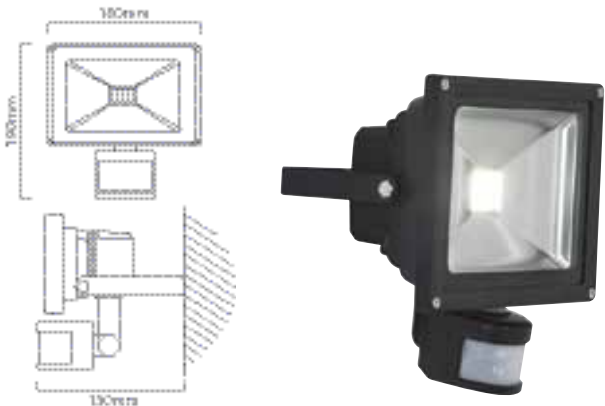

FS200 **LAMP TYPE:** Including 1 x 20W Integrated COB LED

HEIGHT: 140mm
WIDTH: 180mm
DEPTH: 130mm

FITTING MATERIAL:
Die Cast Aluminium

LENS:
Clear Tempered Glass

PRIMARY VOLTAGE:
220V - 240V (50/60Hz)

SECONDARY VOLTAGE:
16 - 40V DC

Class : 65 : 12

FITTING COLOUR:
BLACK: 6007328366140

ADDITIONAL INFORMATION:
Built-in Driver
Not Dimmable

LAMP SPECIFICATION:
Power: 20W
Luminous Flux: 1500lm
Colour Temperature: 5900K
Lifetime: 30 000 Hours
Beam Angle: 60°
CRI: ≥65
Power Factor: ≥0.5

Environmentally Conscious Choice