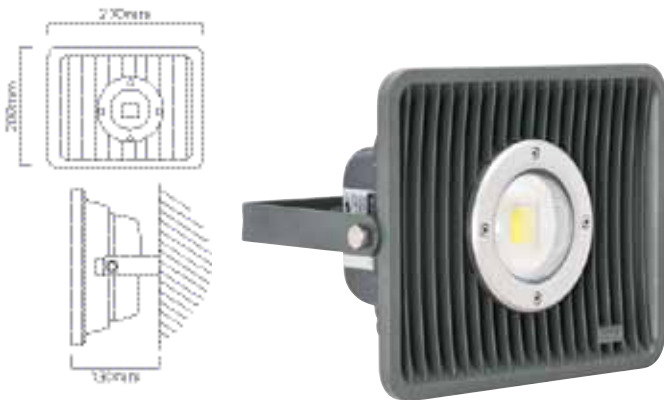

FS175 **LED** LAMP TYPE: Including 1 x 50W Integrated COB LED

HEIGHT: 200mm
WIDTH: 270mm
DEPTH: 130mm

FITTING MATERIAL:
Die Cast Aluminium
LENS:
Clear Tempered Glass

PRIMARY VOLTAGE:
100V - 240V (50/60Hz)
SECONDARY VOLTAGE:
16 - 40V DC

Class 1 IP : 65 : 8

FITTING COLOUR:
GREY: 6007328360032

ADDITIONAL INFORMATION:
Built-in Driver
Not Dimmable

LAMP SPECIFICATION:
Power: 50W
Luminous Flux: 3000lm
Colour Temperature: 6500K
Lifetime: 30 000 Hours
Beam Angle: 60°
CRI: ≥70
Power Factor: ≥0.9

FS122 **LED** LAMP TYPE: Including 1 x 80W Integrated COB LED

HEIGHT: 235mm
WIDTH: 310mm
DEPTH: 230mm

FITTING MATERIAL:
Die Cast Aluminium
LENS:
Clear Tempered Glass

PRIMARY VOLTAGE:
100V - 240V (50/60Hz)
SECONDARY VOLTAGE:
30 - 40V DC

Class IP : 65 : 3

FITTING COLOUR:
SILVER: 6007328346685

ADDITIONAL INFORMATION:
Built-in Driver
Not Dimmable

LAMP SPECIFICATION:
Power: 80W
Luminous Flux: 6000lm
Colour Temperature: 6500K
Lifetime: 30 000 Hours
Beam Angle: 60°
CRI: ≥70
Power Factor: ≥0.9