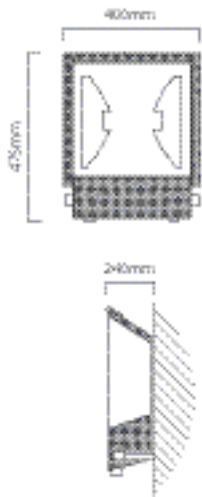

**ADDITIONAL INFORMATION:**  
Including Control Gear

**FS48**

**LAMP TYPE:**  
Excluding 1 x E40 max 250W Tubular HPS / MH

**HEIGHT:** 475mm  
**WIDTH:** 400mm  
**DEPTH:** 240mm

**FITTING MATERIAL:**  
Die Cast Aluminium  
**LENS:**  
Clear Tempered Glass