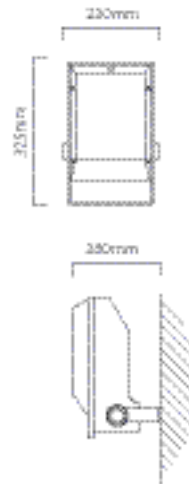

FS116

LAMP TYPE:
Excluding 1 x E40 max 400W Tubular HPS / MH

HEIGHT: 485mm
WIDTH: 480mm
DEPTH: 220mm

FITTING MATERIAL:
Polycarbonate
LENS:
Clear Tempered Glass

BALLAST AMPERAGE:
4.45 Amp

PRIMARY VOLTAGE:
220V - 240V (50/60Hz)

Class 1 IP : 65 : 1

FITTING COLOUR:
BLACK: 6007328315223

ADDITIONAL INFORMATION:
Including Control Gear

FS56

LAMP TYPE:
Excluding 1 x E27 max 70W Tubular / Elliptic HPS / MH

HEIGHT: 325mm
WIDTH: 220mm
DEPTH: 280mm

FITTING MATERIAL:
Polycarbonate
LENS:
Clear Polycarbonate

BALLAST AMPERAGE:
1 Amp

PRIMARY VOLTAGE:
220V - 240V (50/60Hz)

Class 1 IP : 65 : 6

FITTING COLOUR:
BLACK: 6007328332183

ADDITIONAL INFORMATION:
Including Control Gear