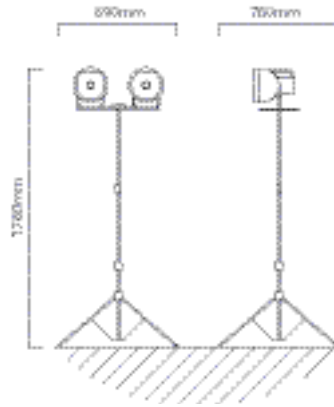

FS94 LAMP TYPE: Including 2 x E27 max 20W 3U CFL 230V

HEIGHT: 1760mm
WIDTH: 890mm
DEPTH: 760mm

FITTING MATERIAL:
PVC & Steel
LENS:
Clear Polycarbonate

PRIMARY VOLTAGE:
220V - 240V (50/60Hz)

Class I IP : 44 ☐ : 2

FITTING COLOUR:
YELLOW/BLACK: 6007328341819

ADDITIONAL INFORMATION:
Including 3m Power Cable & Plug Top
On/Off Switch
Extendable Telescopic Stand