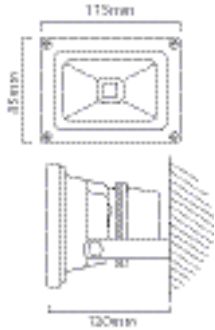

Environmentally
Conscious Choice

FS119 **LED** LAMP TYPE: Including 1 x 10W Integrated COB LED

HEIGHT: 85mm
WIDTH: 115mm
DEPTH: 120mm

FITTING MATERIAL:
Die Cast Aluminium
LENS:
Clear Tempered Glass

PRIMARY VOLTAGE:
100V - 240V (50/60Hz)
SECONDARY VOLTAGE:
28V

Class **IP** : 65 **⊠** : 18

FITTING COLOUR:
SILVER: 6007328346654

ADDITIONAL INFORMATION:
Built-in Driver
Not Dimmable

LAMP SPECIFICATION:
Power: 10W
Luminous Flux: 520lm
Colour Temperature: 6500K
Lifetime: 30 000 Hours
Beam Angle: 120°
CRI: ≥70
Power Factor: ≥0.9

Environmentally
Conscious Choice