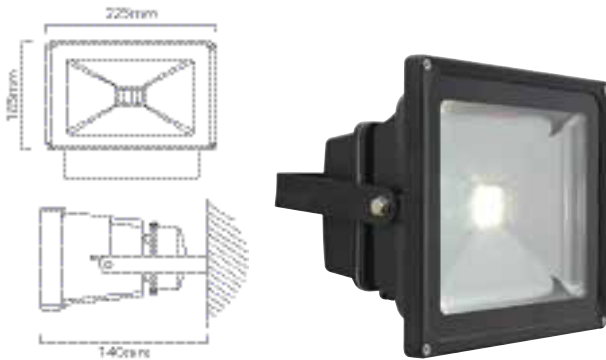

Environmentally
Conscious Choice

Environmentally
Conscious Choice

FS174 **LED** LAMP TYPE: Including 1 x 30W Integrated COB LED

HEIGHT: 185mm
WIDTH: 225mm
DEPTH: 140mm

FITTING MATERIAL:
Die Cast Aluminium
LENS:
Clear Tempered Glass

PRIMARY VOLTAGE:
220V - 240V (50/60Hz)
SECONDARY VOLTAGE:
24 - 36V DC

Class 1 IP : 65 : 10

FITTING COLOUR:
BLACK: 6007328360025

ADDITIONAL INFORMATION:
Built-in Driver
Not Dimmable

LAMP SPECIFICATION:
Power: 30W
Luminous Flux: 2250lm
Colour Temperature: 6500K
Lifetime: 50 000 Hours
Beam Angle: 110°
CRI: ≥70
Power Factor: ≥0.5

FS121 **LED** LAMP TYPE: Including 1 x 50W Integrated COB LED

HEIGHT: 235mm
WIDTH: 285mm
DEPTH: 195mm

FITTING MATERIAL:
Die Cast Aluminium
LENS:
Clear Tempered Glass

PRIMARY VOLTAGE:
100V - 240V (50/60Hz)
SECONDARY VOLTAGE:
28V

Class IP : 65 : 3

FITTING COLOUR:
SILVER: 6007328346678

ADDITIONAL INFORMATION:
Built-in Driver
Not Dimmable

LAMP SPECIFICATION:
Power: 50W
Luminous Flux: 4030lm
Colour Temperature: 6500K
Lifetime: 30 000 Hours
Beam Angle: 100°
CRI: ≥70
Power Factor: ≥0.9

Environmentally
Conscious Choice

Environmentally
Conscious Choice