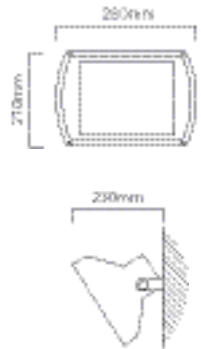

Environmentally
Conscious Choice

FS32

LAMP TYPE:

Excluding 2 x E27 max 150W PAR38 230V

HEIGHT: 130mm
WIDTH: 200mm
DEPTH: 180mm

FITTING MATERIAL:
PVC

PRIMARY VOLTAGE:
220V - 240V (50/60Hz)

Class 2 IP : 43 ☐ : 12

FITTING COLOUR:
BLACK: 6007328001676

ADDITIONAL INFORMATION:
Matching Outdoor Light: O29 (Refer to pg573)
O27 & O28 (Refer to pg577)

SENSOR FUNCTIONS:
Motion, Time, Day/Night
12m and 130° Range

Environmentally
Conscious Choice

Environmentally
Conscious Choice

FS35

LAMP TYPE:

Excluding 2 x E27 max 20W 3U CFL 230V

HEIGHT: 275mm
WIDTH: 250mm
DEPTH: 100mm

FITTING MATERIAL:
PVC
LENS:
Clear Polycarbonate

PRIMARY VOLTAGE:
220V - 240V (50/60Hz)

Class 1 IP : 54 ☐ : 8

FITTING COLOUR:
BLACK: 6007328322702

ADDITIONAL INFORMATION:
Spare Glass: X690

Environmentally
Conscious Choice

FS76

LAMP TYPE:

Excluding 2 x G24d-2 PL max 18W Tubes

HEIGHT: 210mm
WIDTH: 280mm
DEPTH: 230mm

FITTING MATERIAL:
Die Cast Aluminium
LENS:
Clear Glass

PRIMARY VOLTAGE:
220V - 240V (50/60Hz)

Class 1 IP : 65 ☐ : 4

FITTING COLOUR:
WHITE: 6007328343912

ADDITIONAL INFORMATION:
Including Control Gear

Environmentally
Conscious Choice

FS96

LAMP TYPE:

Excluding 2 x G24d-2 PL max 18W Tubes

HEIGHT: 190mm
WIDTH: 235mm
DEPTH: 125mm

FITTING MATERIAL:
Die Cast Aluminium
LENS:
Clear Glass

PRIMARY VOLTAGE:
220V - 240V (50/60Hz)

Class 1 IP : 55 ☐ : 8

FITTING COLOUR:
BLACK: 6007328342403

ADDITIONAL INFORMATION:
Including Control Gear

Environmentally
Conscious Choice