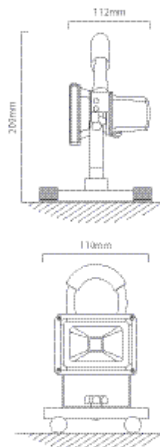

Environmentally Conscious Choice

FS203 LAMP TYPE: Including 1 x 10W Integrated LED

HEIGHT: 200mm
WIDTH: 110mm
DEPTH: 112mm

FITTING MATERIAL: Metal
LENS: Clear Glass

PRIMARY VOLTAGE: 220V - 240V (50/60Hz)

Class 2 : 65 : 18

FITTING COLOUR: BLACK/YELLOW: 6007328368724

ADDITIONAL INFORMATION: Including Car & Wall Charging Cables
Rechargeable 4V 6Ah Sealed Lead-Acid Battery
Charge Time: 5 Hours
Battery Life: 3 Hours
Including Insulated Rocker Switch

LAMP SPECIFICATION:
Power: 10W
Luminous Flux: 900lm
Colour Temperature: 6400K
Lifetime: 30 000 Hours
Beam Angle: 110°
CRI: 70
Power Factor: 0.5

OPERATING FUNCTIONS: On/Off, Bright, Dim