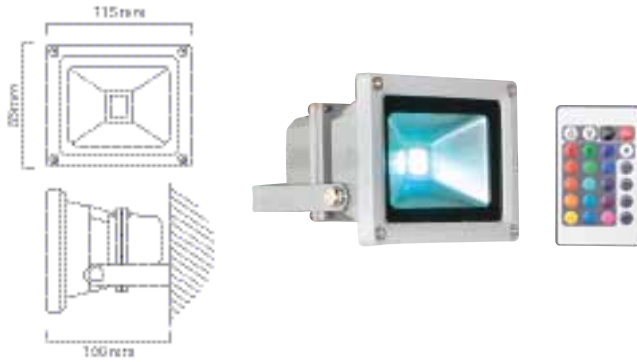

Environmentally
Conscious Choice

Environmentally
Conscious Choice

FS171

LAMP TYPE:

Including 1 x 10W Integrated RGB COB LED 230V

HEIGHT: 85mm
WIDTH: 115mm
DEPTH: 100mm

FITTING MATERIAL:

Die Cast Aluminium

LENS:

Clear Tempered Glass

PRIMARY VOLTAGE:

220V - 240V (50/60Hz)

SECONDARY VOLTAGE:

12V DC

Class 1

IP : 65

⊠ : 30

DESCRIPTION:

Colour Changing LED Floodlight

FITTING COLOUR:

SILVER: 6007328359975

ADDITIONAL INFORMATION:

Built-in Driver

Including Remote

Remote Dimmable

OPERATING FUNCTION:

LAMP SPECIFICATION:

Power: 10W

Luminous Flux: 80lm

Lifetime: 30 000 Hours

Beam Angle: 120°

Power Factor: ≥0.5

FS172

LAMP TYPE:

Including 1 x 20W Integrated RGB COB LED 230V

HEIGHT: 145mm
WIDTH: 185mm
DEPTH: 115mm

FITTING MATERIAL:

Die Cast Aluminium

LENS:

Clear Tempered Glass

PRIMARY VOLTAGE:

220V - 240V (50/60Hz)

SECONDARY VOLTAGE:

12 - 24V DC

Class 1

IP : 65

⊠ : 12

DESCRIPTION:

Colour Changing LED Floodlight

FITTING COLOUR:

SILVER: 6007328359982

ADDITIONAL INFORMATION:

Built-in Driver

Including Remote

Remote Dimmable

OPERATING FUNCTION:

LAMP SPECIFICATION:

Power: 20W

Luminous Flux: 200lm

Lifetime: 30 000 Hours

Beam Angle: 120°

Power Factor: ≥0.5

COLOUR CHANGING LED FLOODLIGHTS

These colour changing LED Floodlights offer a variety of functions. Equipped with an easy to use remote control, one can choose from a set grid of 16 colours or a variety of 16 million colour changing options.

Users may also control the intensity of the light by dimming up and down.

There are also a variety of strobe and flashing options to choose from.

Easily enhance features, facades and gardens with these colour changing floodlights.