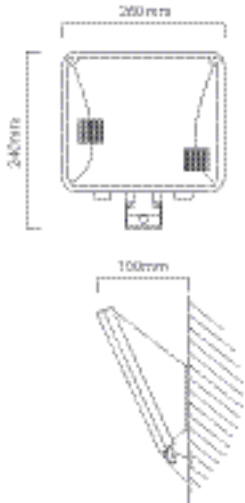

Environmentally Conscious Choice

Environmentally Conscious Choice