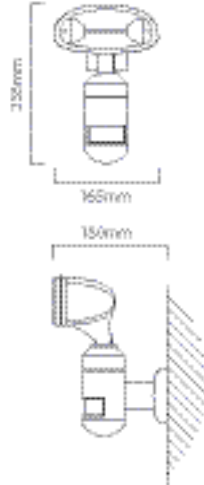

FS71

LAMP TYPE:
Including 1 x 11W Integrated COB LED 230V

HEIGHT: 290mm
WIDTH: 155mm
DEPTH: 190mm

FITTING MATERIAL:
Polycarbonate / Die Cast
Aluminium
LENS:
Clear Polycarbonate

SENSOR FUNCTIONS:
Motion, Day/Night,
220° Range

PRIMARY VOLTAGE:
100V - 240V (50/60Hz)

Class 1 IP : 55 ☐ : 4

DESCRIPTION:
Motion Tracking Sensor Light
FITTING COLOUR:
BLACK: 6007328343202

ADDITIONAL INFORMATION:
10 Frames Per Second @ 480 x 640 Pixels Digital Camera
2GB SD Card (up to 2GB)
AVI Video & JPG Image Recording Function
Audio Recording Function
Date and System Functions
3 x Passive Infrared Sensors
Not Dimmable

LAMP SPECIFICATION:
Power: 11W
Luminous Flux: 877lm
Colour Temperature: 5840K
Lifetime: 30 000 Hours
Beam Angle: 70°

FS69

LAMP TYPE:
Including 1 x R7s max 150W QI Premium J78 230V

HEIGHT: 255mm
WIDTH: 165mm
DEPTH: 180mm

FITTING MATERIAL:
Polycarbonate / Die Cast
Aluminium
LENS:
Clear Tempered Glass

SENSOR FUNCTIONS:
Motion, Day/Night
210° Range

PRIMARY VOLTAGE:
100V - 240V (50/60Hz)

Class 1 IP : 55 ☐ : 4

FITTING COLOUR:
BLACK: 6007328343165

ADDITIONAL INFORMATION:
3 x Passive Infrared Sensors