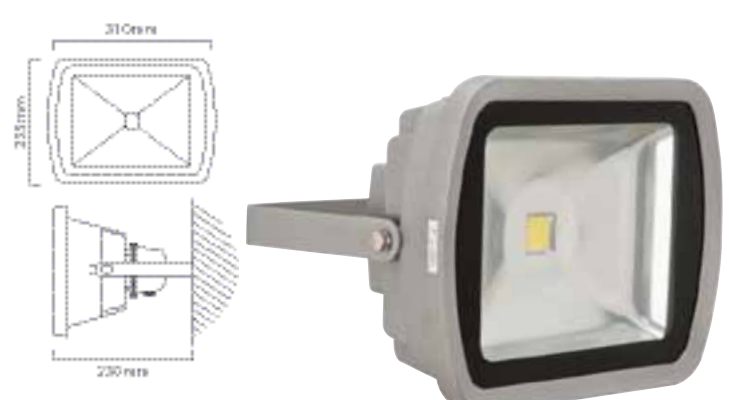

FS175 **LED** LAMP TYPE: Including 1 x 50W Integrated COB LED

HEIGHT: 200mm
WIDTH: 270mm
DEPTH: 130mm

FITTING MATERIAL:
Die Cast Aluminium
LENS:
Clear Tempered Glass

PRIMARY VOLTAGE:
100V - 240V (50/60Hz)
SECONDARY VOLTAGE:
16 - 40V DC

Class 1 IP : 65 : 8

FITTING COLOUR:
GREY: 6007328360032

ADDITIONAL INFORMATION:
Built-in Driver
Not Dimmable

LAMP SPECIFICATION:
Power: 50W
Luminous Flux: 3000lm
Colour Temperature: 6500K
Lifetime: 30 000 Hours
Beam Angle: 60°
CRI: ≥70
Power Factor: ≥0.9

FS122 **LED** LAMP TYPE: Including 1 x 80W Integrated COB LED

HEIGHT: 235mm
WIDTH: 310mm
DEPTH: 230mm

FITTING MATERIAL:
Die Cast Aluminium
LENS:
Clear Tempered Glass

PRIMARY VOLTAGE:
100V - 240V (50/60Hz)
SECONDARY VOLTAGE:
30 - 40V DC

Class IP : 65 : 3

FITTING COLOUR:
SILVER: 6007328346685

ADDITIONAL INFORMATION:
Built-in Driver
Not Dimmable

LAMP SPECIFICATION:
Power: 80W
Luminous Flux: 6000lm
Colour Temperature: 6500K
Lifetime: 30 000 Hours
Beam Angle: 60°
CRI: ≥70
Power Factor: ≥0.9