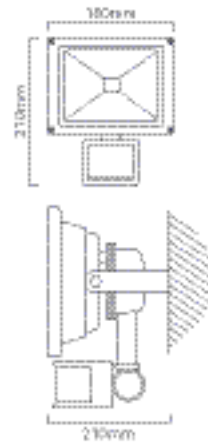

FS159 **LED** LAMP TYPE: Including 1 x 20W Integrated COB LED

HEIGHT: 210mm
WIDTH: 180mm
DEPTH: 210mm

FITTING MATERIAL:
Die Cast Aluminium
LENS:
Clear Tempered Glass

PRIMARY VOLTAGE:
100V - 240V (50/60Hz)
SECONDARY VOLTAGE:
12V

Class **IP** : 44 **⊠** : 8

FITTING COLOUR:
SILVER: 6007328358763

ADDITIONAL INFORMATION:
Built-in Driver
Not Dimmable

SENSOR FUNCTION:
Lux, Time & Sensitivity
12m and 180° Range

LAMP SPECIFICATION:
Power: 20W
Luminous Flux: 1130lm
Colour Temperature: 6500K
Lifetime: 30 000 Hours
Beam Angle: 120°
CRI: ≥70
Power Factor: ≥0.9