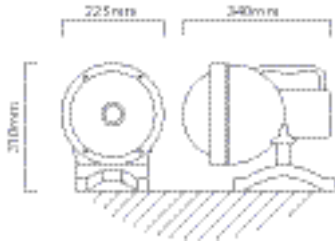

Environmentally Conscious Choice

FS105 LAMP TYPE: Including 1 x E27 max 45W 4U CFL 230V

HEIGHT: 310mm
WIDTH: 225mm
DEPTH: 340mm

FITTING MATERIAL:
PVC
LENS:
Clear Polycarbonate

PRIMARY VOLTAGE:
220V - 240V (50/60Hz)

Class I IP : 44 ☐ : 4

FITTING COLOUR:
BLUE/BLACK: 6007328343714

ADDITIONAL INFORMATION:
Including 3m Power Cable & Plug Top
On/Off Switch
Including Mounted Base

Environmentally Conscious Choice