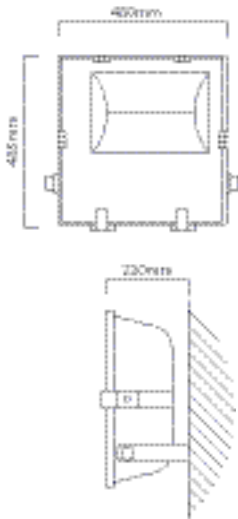

FS116

LAMP TYPE:
Excluding 1 x E40 max 400W Tubular HPS / MH

HEIGHT: 485mm
WIDTH: 480mm
DEPTH: 220mm

FITTING MATERIAL:
Polycarbonate
LENS:
Clear Tempered Glass

BALLAST AMPERAGE:
4.45 Amp

PRIMARY VOLTAGE:
220V - 240V (50/60Hz)

Class 1 IP : 65 : 1

FITTING COLOUR:
BLACK: 6007328315223

ADDITIONAL INFORMATION:
Including Control Gear

FS56

LAMP TYPE:
Excluding 1 x E27 max 70W Tubular / Elliptic HPS / MH

HEIGHT: 325mm
WIDTH: 220mm
DEPTH: 280mm

FITTING MATERIAL:
Polycarbonate
LENS:
Clear Polycarbonate

BALLAST AMPERAGE:
1 Amp

PRIMARY VOLTAGE:
220V - 240V (50/60Hz)

Class 1 IP : 65 : 6

FITTING COLOUR:
BLACK: 6007328332183

ADDITIONAL INFORMATION:
Including Control Gear