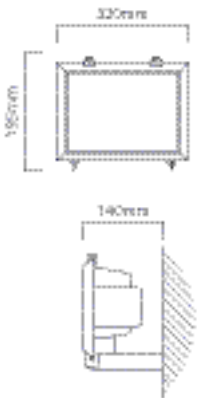

FS139

LAMP TYPE:
Including 1 x G24d-3 PL max 26W Tubes 230V

HEIGHT: 278mm
WIDTH: 254mm
DEPTH: 93mm

FITTING MATERIAL:
Polycarbonate Body
LENS:
Clear Polycarbonate

PRIMARY VOLTAGE:
220V - 240V (50/60Hz)

Class 1 IP : 44 : 8

FITTING COLOUR:
BLACK: 6007328357063

ADDITIONAL INFORMATION:
90° Adjustable Tilt Angle
Including Control Gear

Environmentally Conscious Choice

Environmentally Conscious Choice