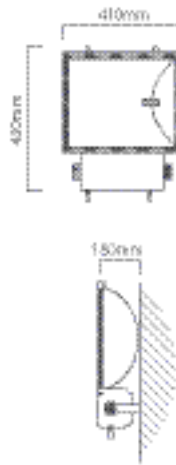

FS49

LAMP TYPE:

Excluding 1 x E40 250W Elliptic / Tubular HPS / MH

HEIGHT: 420mm
WIDTH: 415mm
DEPTH: 185mm

FITTING MATERIAL:
Die Cast Aluminium
LENS:
Clear Tempered Glass

BALLAST AMPERAGE:
3 Amp

PRIMARY VOLTAGE:
220V - 240V (50/60Hz)

Class 1 IP : 65 : 1

FITTING COLOUR:
BLACK: 6007328332169

ADDITIONAL INFORMATION:
Including Control Gear

FS50

LAMP TYPE:

Excluding 1 x E40 400W Elliptic / Tubular HPS / MH

HEIGHT: 430mm
WIDTH: 410mm
DEPTH: 180mm

FITTING MATERIAL:
Die Cast Aluminium
LENS:
Clear Glass

BALLAST AMPERAGE:
4.45 Amp

PRIMARY VOLTAGE:
220V - 240V (50/60Hz)

Class 1 IP : 65 : 1

FITTING COLOUR:
BLACK: 6007328332176

ADDITIONAL INFORMATION:
Including Control Gear