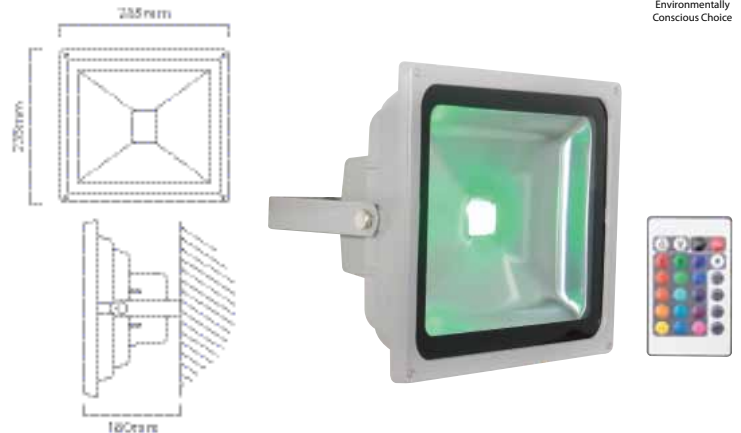

Environmentally
Conscious Choice

FS173

LAMP TYPE:

Including 1 x 50W Integrated RGB COB LED 230V

HEIGHT: 235mm
WIDTH: 285mm
DEPTH: 160mm

FITTING MATERIAL:

Die Cast Aluminium

LENS:

Clear Tempered Glass

PRIMARY VOLTAGE:

220V - 240V (50/60Hz)

SECONDARY VOLTAGE:

25 - 35V DC

Class 1

IP : 65

⊠ : 8

DESCRIPTION:

Colour Changing LED Floodlight

FITTING COLOUR:

SILVER: 6007328359999

ADDITIONAL INFORMATION:

Built-in Driver

Including Remote

Remote Dimmable

OPERATING FUNCTION:

LAMP SPECIFICATION:

Power: 50W

Luminous Flux: 340lm

Lifetime: 30 000 Hours

Beam Angle: 120°

Power Factor: ≥0.5