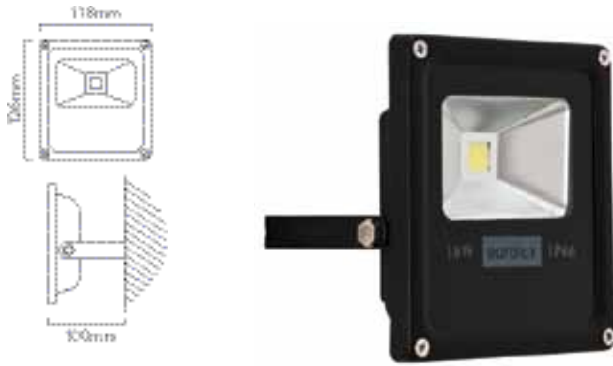

Environmentally Conscious Choice

Environmentally Conscious Choice

FS219 **LED** LAMP TYPE: Including 1 x 10W Integrated COB LED

HEIGHT: 126mm
WIDTH: 118mm
DEPTH: 100mm

FITTING MATERIAL:
Die Cast Aluminium
LENS:
Clear Tempered Glass

PRIMARY VOLTAGE:
100V - 240V (50/60Hz)
SECONDARY VOLTAGE:
16 - 43V DC

Class 1 **IP : 66** **⊠ : 40**

FITTING COLOUR:
BLACK: 6007328370499

ADDITIONAL INFORMATION:
Built-in Driver
Not Dimmable

LAMP SPECIFICATION:
Power: 10W
Luminous Flux: 700lm
Colour Temperature: 6500K
Lifetime: 30 000 Hours
Beam Angle: 110°
CRI: ≥65
Power Factor: ≥0.5

FS220 **LED** LAMP TYPE: Including 2 x 50W Integrated COB LED

HEIGHT: 315mm
WIDTH: 335mm
DEPTH: 220mm

FITTING MATERIAL:
Die Cast Aluminium
LENS:
Clear Tempered Glass

PRIMARY VOLTAGE:
100V - 240V (50/60Hz)
SECONDARY VOLTAGE:
16 - 40V DC

Class 1 **IP : 66** **⊠ : 5**

FITTING COLOUR:
BLACK: 6007328370505

ADDITIONAL INFORMATION:
Built-in Driver
Not Dimmable

LAMP SPECIFICATION:
Power: 100W (2 x 50W)
Luminous Flux: 7000lm
Colour Temperature: 6500K
Lifetime: 30 000 Hours
Beam Angle: 100°
CRI: ≥65
Power Factor: ≥0.9

Environmentally Conscious Choice

Environmentally Conscious Choice