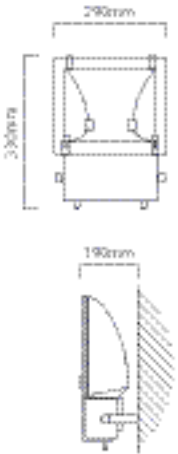

FS54

LAMP TYPE:
Excluding 1 x RX7s 150W Metal Halide

HEIGHT: 330mm
WIDTH: 290mm
DEPTH: 190mm

FITTING MATERIAL:
Die Cast Aluminium
LENS:
Clear Tempered Glass

BALLAST AMPERAGE:
1.8 Amp

PRIMARY VOLTAGE:
220V - 240V (50/60Hz)

Class 1 IP : 65 2

FITTING COLOUR:
BLACK: 6007328332152

ADDITIONAL INFORMATION:
Including Control Gear