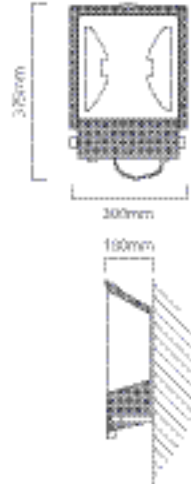

FS45

LAMP TYPE:
Excluding 1 x E27 max 70W Tubular HPS / MH

HEIGHT: 365mm
WIDTH: 300mm
DEPTH: 180mm

FITTING MATERIAL:
Die Cast Aluminium
LENS:
Clear Tempered Glass

BALLAST AMPERAGE:
1 Amp

PRIMARY VOLTAGE:
220V - 240V (50/60Hz)

Class 1 IP : 65 : 4

FITTING COLOUR:
BLACK: 6007328332091

ADDITIONAL INFORMATION:
Including Control Gear

FS46

LAMP TYPE:
Excluding 1 x E27 max 150W Tubular HPS / MH

HEIGHT: 375mm
WIDTH: 300mm
DEPTH: 180mm

FITTING MATERIAL:
Die Cast Aluminium
LENS:
Clear Tempered Glass

BALLAST AMPERAGE:
1 Amp

PRIMARY VOLTAGE:
220V - 240V (50/60Hz)

Class 1 IP : 65 : 4

FITTING COLOUR:
BLACK: 6007328332107

ADDITIONAL INFORMATION:
Including Control Gear