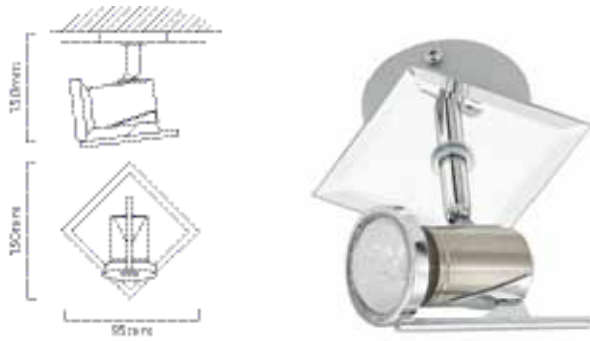

S108

LAMP TYPE:
Including 1 x GU10 max 35W PAR16 230V

HEIGHT: 95mm
WIDTH: 95mm
DEPTH: 150mm

FITTING MATERIAL:
Steel & Bevelled
Glass Mirror

PRIMARY VOLTAGE:
220V - 240V (50/60Hz)

Class 1 IP : 44 : 27

FAMILY:
Tamara
FITTING COLOUR:
SATIN CHROME : 9002759906849

ADDITIONAL INFORMATION:
Suitable for Use in Bathrooms

S109

LAMP TYPE:
Including 3 x GU10 max 35W PAR16 230V

LENGTH: 460mm
WIDTH: 95mm
DEPTH: 140mm

FITTING MATERIAL:
Steel & Bevelled
Glass Mirror

PRIMARY VOLTAGE:
220V - 240V (50/60Hz)

Class 1 IP : 44 : 12

FAMILY:
Tamara
FITTING COLOUR:
SATIN CHROME : 9002759906856

ADDITIONAL INFORMATION:
Suitable for Use in Bathrooms