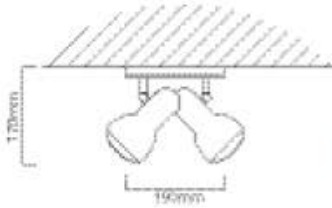

S43

LAMP TYPE:
Excluding 2 x E27 max 60W R80 230V

DIAMETER: 190mm
DEPTH: 170mm

FITTING MATERIAL:
Steel

PRIMARY VOLTAGE:
220V - 240V (50/60Hz)

Class 1 : 20 : 12

FAMILY:

R80 Turbo

FITTING COLOUR:

BLACK: 6007328005377

SATIN CHROME: 6007328012603

WHITE: 6007328002635

ADDITIONAL INFORMATION:

Matching Table Lights: T30 (Refer to pg385)

S45

LAMP TYPE:
Excluding 3 x E27 max 60W R80 230V

DIAMETER: 240mm
DEPTH: 180mm

FITTING MATERIAL:
Steel

PRIMARY VOLTAGE:
220V - 240V (50/60Hz)

Class 1 : 20 : 12

FAMILY:

R80 Turbo

FITTING COLOUR:

BLACK: 6007328003229

SATIN CHROME: 6007328012627

WHITE: 6007328002642

ADDITIONAL INFORMATION:

Matching Table Lights: T30 (Refer to pg385)