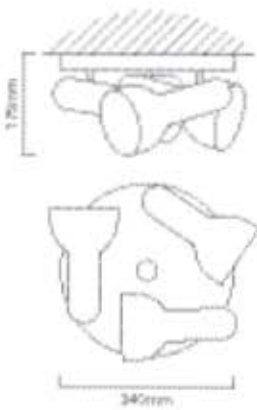

S315

LAMP TYPE:
Excluding 3 x E27 max 60W R63 230V

DIAMETER: 240mm
DEPTH: 175mm

FITTING MATERIAL:
Steel

PRIMARY VOLTAGE:
220V - 240V (50/60Hz)

Class 1 : 20 : 6

FAMILY:
R63 Turbo
FITTING COLOUR:
SATIN CHROME: 6007328024293
WHITE: 6007328026990

ADDITIONAL INFORMATION:
Matching Table Lights: T63 (Refer to pg386)