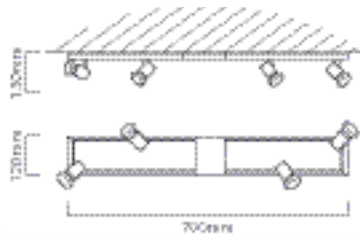

Spotlights

Environmentally Conscious Choice

S370

LAMP TYPE:
Including 4 x GU10 LED max 5W 230V

LENGTH: 700mm
WIDTH: 120mm
DEPTH: 130mm

FITTING MATERIAL:
Steel & Plastic

PRIMARY VOLTAGE:
220V - 240V (50/60Hz)

Class 1 IP : 20 : 9

FAMILY:
Zeraco
FITTING COLOUR:
SATIN CHROME: 9002759936785

ADDITIONAL INFORMATION:
Not Dimmable

LAMP SPECIFICATION:
Power: 20W (4 x 5W)
Luminous Flux: 1600lm (400lm per Lamp)
Colour Temperature: 3000K
Lifetime: 15 000 Hours
CRI: ≥80

Environmentally Conscious Choice