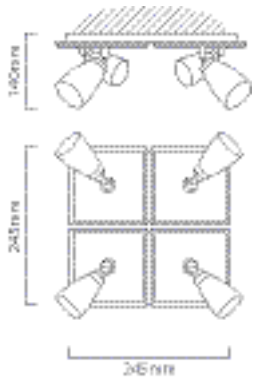

S100 **LAMP TYPE:**
Including 4 x G9 max 33W Bi-pin 230V

LENGTH: 245mm
WIDTH: 245mm
DEPTH: 140mm

FITTING MATERIAL:
Steel & Opal Glass
SHADE:
Opal Glass

PRIMARY VOLTAGE:
220V - 240V (50/60Hz)

Class 1 IP : 20 : 4

FAMILY:
Katoro
FITTING COLOUR:
WHITE: 9002759917821