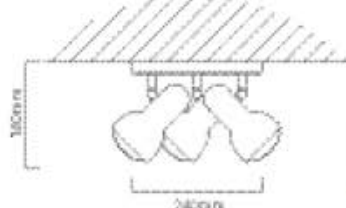

S43

LAMP TYPE:
Excluding 2 x E27 max 60W R80 230V

DIAMETER: 190mm
DEPTH: 170mm

FITTING MATERIAL:
Steel

PRIMARY VOLTAGE:
220V - 240V (50/60Hz)

Class 1 : 20 : 12

FAMILY:

R80 Turbo

FITTING COLOUR:

BLACK: 6007328005377

SATIN CHROME: 6007328012603

WHITE: 6007328002635

ADDITIONAL INFORMATION:

Matching Table Lights: T30 (Refer to pg385)

S45

LAMP TYPE:
Excluding 3 x E27 max 60W R80 230V

DIAMETER: 240mm
DEPTH: 180mm

FITTING MATERIAL:
Steel

PRIMARY VOLTAGE:
220V - 240V (50/60Hz)

Class 1 : 20 : 12

FAMILY:

R80 Turbo

FITTING COLOUR:

BLACK: 6007328003229

SATIN CHROME: 6007328012627

WHITE: 6007328002642

ADDITIONAL INFORMATION:

Matching Table Lights: T30 (Refer to pg385)