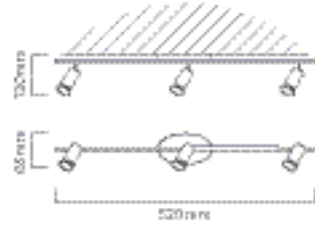

S216

LAMP TYPE:
Excluding 3 x GU10 max 50W PAR16 230V

LENGTH: 520mm
WIDTH: 65mm
DEPTH: 120mm

FITTING MATERIAL:
Steel

PRIMARY VOLTAGE:
220V - 240V (50/60Hz)

Class 1 IP : 20 : 16

FAMILY:

Buzz

FITTING COLOUR:

SATIN CHROME: 9002759830489