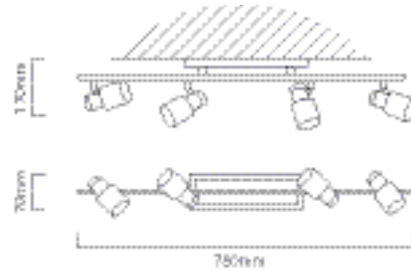

S373

LAMP TYPE:
Including 3 x GU10 5W (max 9W) LED 230V

LENGTH: 580mm
WIDTH: 70mm
DEPTH: 170mm

FITTING MATERIAL:
Steel
SHADE:
White & Chrome Steel

PRIMARY VOLTAGE:
220V - 240V (50/60Hz)

Class 1 IP : 20 $\square$: 8

FAMILY:
Davida
FITTING COLOUR:
WHITE/CHROME: 9002759920869

LAMP SPECIFICATION:
Power: 15W (3 x 5W)
Luminous Flux: 1200lm (400lm per Lamp)
Colour Temperature: 3000K
Lifetime: 25 000 Hours
CRI: $\geq$ 80

S374

LAMP TYPE:
Including 4 x GU10 5W (max 9W) LED 230V

LENGTH: 780mm
WIDTH: 70mm
DEPTH: 170mm

FITTING MATERIAL:
Steel
SHADE:
White & Chrome Steel

PRIMARY VOLTAGE:
220V - 240V (50/60Hz)

Class 1 IP : 20 $\square$: 6

FAMILY:
Davida
FITTING COLOUR:
WHITE/CHROME: 9002759920876

LAMP SPECIFICATION:
Power: 20W (4 x 5W)
Luminous Flux: 1600lm (400lm per Lamp)
Colour Temperature: 3000K
Lifetime: 25 000 Hours
CRI: $\geq$ 80