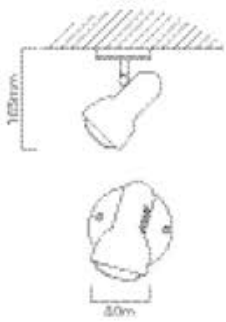

Spotlights

S40

LAMP TYPE:
Excluding 1 x E27 max 60W R80 230V

DIAMETER: 80mm
DEPTH: 165mm

FITTING MATERIAL:
Steel

PRIMARY VOLTAGE:
220V - 240V (50/60Hz)

Class 1 : 20 : 36

FAMILY:

R80 Turbo

FITTING COLOUR:

BLACK: 6007328003236

SATIN CHROME: 6007328012580

WHITE: 6007328003274

ADDITIONAL INFORMATION:

Matching Table Lights: T30 (Refer to pg385)

S239

LAMP TYPE:
Excluding 1 x E27 max 60W R80 230V

DIAMETER: 85mm
DEPTH: 170mm

FITTING MATERIAL:
Steel

PRIMARY VOLTAGE:
220V - 240V (50/60Hz)

Class 1 : 20 : 36

FAMILY:

R80 Turbo

FITTING COLOUR:

SATIN CHROME (S240): 6007328330851

WHITE: 6007328330844

ADDITIONAL INFORMATION:

Including Mounted Rocker Switch

Matching Table Lights: T30 (Refer to pg385)