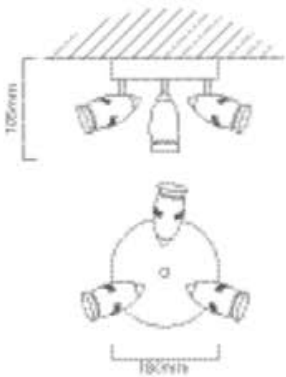

S222

LAMP TYPE:
Including 3 x GU10 max 50W PAR16 230V

DIAMETER: 180mm
DEPTH: 105mm

FITTING MATERIAL:
Steel

PRIMARY VOLTAGE:
220V - 240V (50/60Hz)

Class 1 : 20 : 20

FAMILY:
Magnum
FITTING COLOUR:
SATIN CHROME: 6007328340843

S224

LAMP TYPE:
Including 6 x GU10 max 50W PAR16 230V

RADIUS: 525mm
DEPTH: 160mm

FITTING MATERIAL:
Steel

PRIMARY VOLTAGE:
220V - 240V (50/60Hz)

Class 1 : 20 : 8

FAMILY:
Magnum
FITTING COLOUR:
SATIN CHROME: 9002759247294