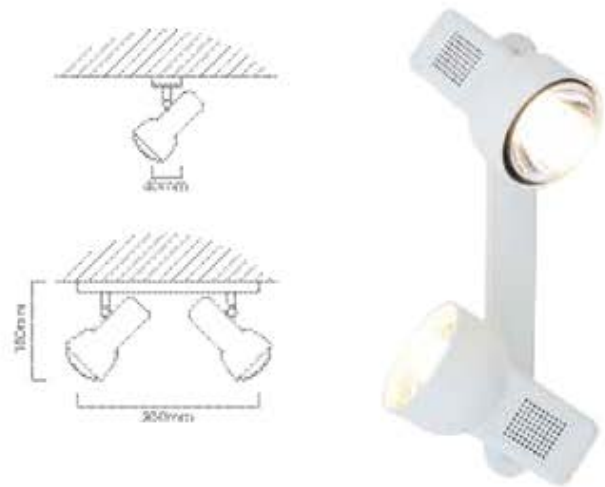

S36 **LAMP TYPE:**
Excluding 2 x E27 max 60W R80 230V

LENGTH: 360mm WIDTH: 40mm DEPTH: 180mm	Class 1 : 20 : 12
FITTING MATERIAL: Steel	FAMILY: Quattro FITTING COLOUR: WHITE: 6007328002666
PRIMARY VOLTAGE: 220V - 240V (50/60Hz)	ADDITIONAL INFORMATION: Matching Table Lights: T27 (Refer to pg385) T307 (Refer to pg387)