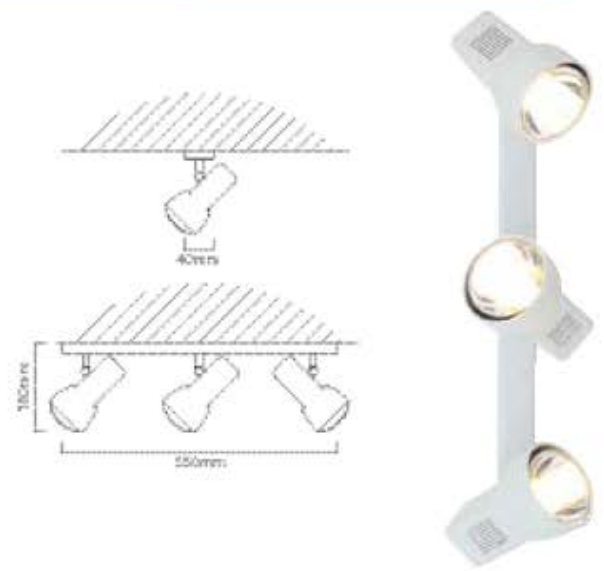

S38 **LAMP TYPE:**
Excluding 3 x E27 max 60W R80 230V

LENGTH: 550mm WIDTH: 40mm DEPTH: 180mm	Class 1 : 20 : 12
FITTING MATERIAL: Steel	FAMILY: Quattro FITTING COLOUR: WHITE: 6007328003199
PRIMARY VOLTAGE: 220V - 240V (50/60Hz)	ADDITIONAL INFORMATION: Matching Table Lights: T27 (Refer to pg385) T307 (Refer to pg387)