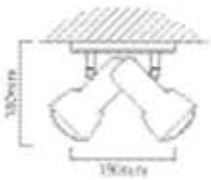

S37

LAMP TYPE:
Excluding 2 x E27 max 60W R80 230V

DIAMETER: 190mm
DEPTH: 180mm

FITTING MATERIAL:
Steel

PRIMARY VOLTAGE:
220V - 240V (50/60Hz)

Class 1 : 20 : 12

FAMILY:
Quattro
FITTING COLOUR:
WHITE: 6007328003366

ADDITIONAL INFORMATION:
Matching Table Lights: T27 (Refer to pg385)
T307 (Refer to pg387)