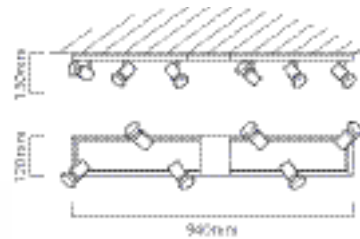

S369

LAMP TYPE:
Including 6 x GU10 max 5W LED 230V

LENGTH: 940mm
WIDTH: 120mm
DEPTH: 130mm

FITTING MATERIAL:
Steel & Plastic

PRIMARY VOLTAGE:
220V - 240V (50/60Hz)

Class 1 IP : 20 : 6

FAMILY:
Zeraco
FITTING COLOUR:
SATIN CHROME: 9002759936792

ADDITIONAL INFORMATION:
Not Dimmable

LAMP SPECIFICATION:
Power: 30W (6 x 5W)
Luminous Flux: 2400lm (400lm per Lamp)
Colour Temperature: 3000K
Lifetime: 15 000 Hours
CRI: ≥80

Environmentally Conscious Choice