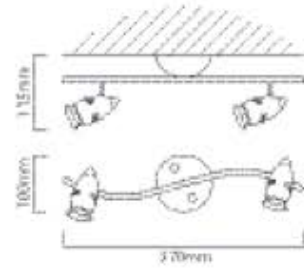

# Spotlights

S219

**LAMP TYPE:**  
Including 1 x GU10 max 50W PAR16 230V

**DIAMETER:** 70mm  
**DEPTH:** 110mm

**FITTING MATERIAL:**  
Steel

**PRIMARY VOLTAGE:**  
220V - 240V (50/60Hz)

Class 1 : 20 : 40

**FAMILY:**  
Magnum  
**FITTING COLOUR:**  
SATIN CHROME: 6007328340911