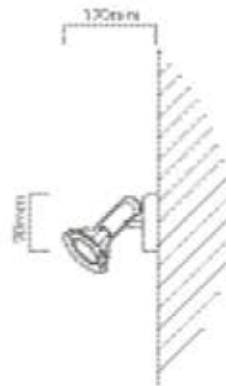

S241

LAMP TYPE:
Excluding 1 x E14 max 40W R50 230V

DIAMETER: 90mm
DEPTH: 170mm

FITTING MATERIAL:
Steel
RING:
Clear Perspex

PRIMARY VOLTAGE:
220V - 240V (50/60Hz)

Class 1 : 20 : 36

FAMILY:

Mini Disc

FITTING COLOUR:

SATIN CHROME (S242): 6007328330875

WHITE: 6007328330868

ADDITIONAL INFORMATION:

Including Mounted Rocker Switch

Spare Perspex Ring: X1125