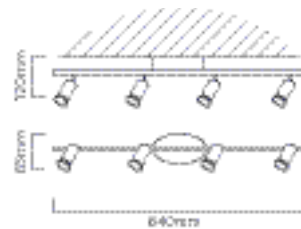

S217

LAMP TYPE:
Excluding 4 x GU10 max 50W PAR16 230V

LENGTH: 640mm
WIDTH: 65mm
DEPTH: 120mm

FITTING MATERIAL:
Steel

PRIMARY VOLTAGE:
220V - 240V (50/60Hz)

Class 1 IP : 20 : 21

FAMILY:

Buzz

FITTING COLOUR:

SATIN CHROME: 9002759830496