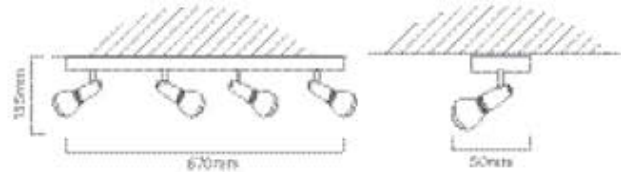

S185

LAMP TYPE:
Excluding 4 x E14 max 40W R50 230V

LENGTH: 670mm
WIDTH: 50mm
DEPTH: 155mm

FITTING MATERIAL:
Steel
SHADE:
Chrome Steel

PRIMARY VOLTAGE:
220V - 240V (50/60Hz)

Class 1 : 20 : 10

FAMILY:
Zap
FITTING COLOUR:
SATIN CHROME: 6007328361237