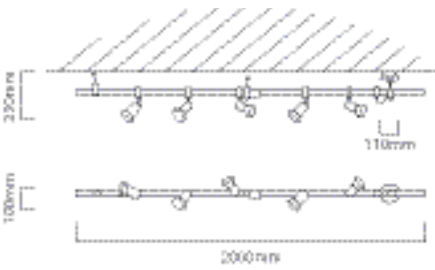

Environmentally
Conscious Choice