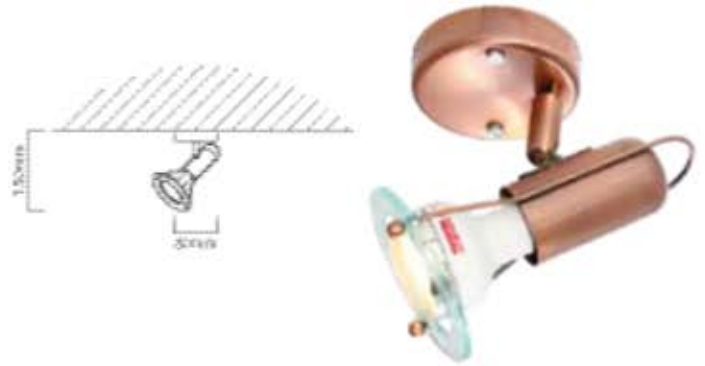

S20

LAMP TYPE:
Excluding 1 x E14 max 40W R50 230V

DIAMETER: 80mm
DEPTH: 150mm

FITTING MATERIAL:
Steel
RING:
Clear Perspex

PRIMARY VOLTAGE:
220V - 240V (50/60Hz)

Class 1 : 20 : 12

FAMILY:

Mini Disc

FITTING COLOUR:

COPPER: 6007328014171

GUN METAL: 6007328026549

SATIN CHROME: 6007328011361

WHITE: 6007328003311

ADDITIONAL INFORMATION:

Spare Perspex Ring: X1125