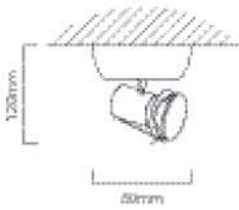

**LENGTH:** 640mm  
**WIDTH:** 65mm  
**DEPTH:** 120mm

**FITTING MATERIAL:**  
Steel

**PRIMARY VOLTAGE:**  
220V - 240V (50/60Hz)

Class 1 IP : 20 : 21

**FAMILY:**

Buzz

**FITTING COLOUR:**

SATIN CHROME: 9002759830496