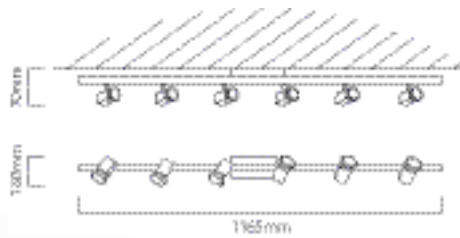

S364

LAMP TYPE:
Including 5 X GU10 3W LED 230V

LENGTH: 2000mm
WIDTH: 100mm
DEPTH: 230mm
BASE DIAMETER: 110mm

FITTING MATERIAL:
Aluminium & Steel

PRIMARY VOLTAGE:
220V - 240V (50/60Hz)

Class 1 IP : 20 : 6

FAMILY:
Vilanova
FITTING COLOUR:
ALUMINIUM/CHROME: 9002759933593

ADDITIONAL INFORMATION:
Adjustable Spot Light
Not Dimmable

LAMP SPECIFICATION:
Power: 15W (5 x 3W)
Luminous Flux: 1000lm (200lm per Lamp)
Colour Temperature: 3000K
Lifetime: 15 000 Hours
CRI: ≥80

S363

LAMP TYPE:
Including 5 X E14 4W LED 230V

LENGTH: 2000mm
WIDTH: 115mm
DEPTH: 270mm
BASE DIAMETER: 110mm

FITTING MATERIAL:
Aluminium & Steel
SHADE:
Frosted Glass

PRIMARY VOLTAGE:
220V - 240V (50/60Hz)

Class 1 IP : 20 : 6

FAMILY:
Vilanova
FITTING COLOUR:
ALUMINIUM/CHROME: 9002759933623

ADDITIONAL INFORMATION:
Not Dimmable

LAMP SPECIFICATION:
Power: 20W (5 x 4W)
Luminous Flux: 1600lm (320lm per Lamp)
Colour Temperature: 3000K
Lifetime: 15 000 Hours
CRI: ≥80

Environmentally
Conscious Choice