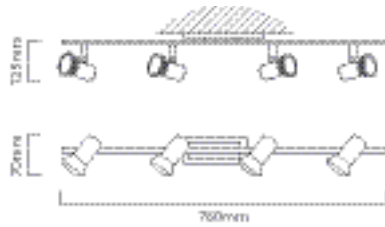

S131

LAMP TYPE:
Including 1 x GU10 3W (max 35W) LED 230V

HEIGHT: 165mm
WIDTH: 60mm
DEPTH: 120mm

FITTING MATERIAL:
Steel

PRIMARY VOLTAGE:
220V - 240V (50/60Hz)

Class 1 IP : 20 : 20

FAMILY:
Rottelo
FITTING COLOUR:
SATIN CHROME: 9002759909147

ADDITIONAL INFORMATION:
Including Mounted Rocker Switch

LAMP SPECIFICATION:
Power: 3W
Luminous Flux: 400lm
Colour Temperature: 3000K
Lifetime: 15 000 Hours
CRI: ≥80
Not Dimmable

S132

LAMP TYPE:
Including 2 x GU10 5W (max 35W) LED 230V

LENGTH: 280mm
WIDTH: 70mm
DEPTH: 125mm

FITTING MATERIAL:
Steel

PRIMARY VOLTAGE:
220V - 240V (50/60Hz)

Class 1 IP : 20 : 12

FAMILY:
Rottelo
FITTING COLOUR:
SATIN CHROME: 9002759909154

LAMP SPECIFICATION:
Power: 10W (2 x 5W)
Luminous Flux: 800lm (400lm per Lamp)
Colour Temperature: 3000K
Lifetime: 15 000 Hours
CRI: ≥80
Not Dimmable

Environmentally
Conscious Choice