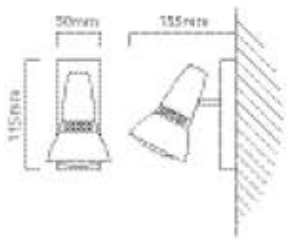

Spotlights

S182

LAMP TYPE:
Excluding 1 x E14 max 40W R50 230V

HEIGHT: 115mm
WIDTH: 50mm
DEPTH: 155mm

FITTING MATERIAL:
Steel
SHADE:
Chrome Steel

PRIMARY VOLTAGE:
220V - 240V (50/60Hz)

Class 1 : 20 : 40

FAMILY:
Zap
FITTING COLOUR:
SATIN CHROME: 6007328340836
ADDITIONAL INFORMATION:
Including Mounted Rocker Switch