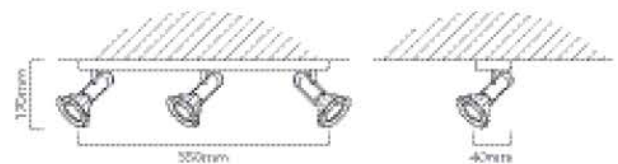

DIAMETER: 190mm DEPTH: 180mm	Class 1 : 20 : 12
FITTING MATERIAL: Steel RING: Clear Perspex	FAMILY: Mini Disc FITTING COLOUR: COPPER: 6007328014195 GUN METAL: 6007328026556 SATIN CHROME: 6007328011330 WHITE: 6007328003151
PRIMARY VOLTAGE: 220V - 240V (50/60Hz)	ADDITIONAL INFORMATION: Spare Perspex Ring: X1125

S25 **LAMP TYPE:**
Excluding 3 x E14 max 40W R50 230V

DIAMETER: 240mm DEPTH: 165mm	Class 1 : 20 : 12
FITTING MATERIAL: Steel RING: Clear Perspex	FAMILY: Mini Disc FITTING COLOUR: COPPER: 6007328014201 GUN METAL: 6007328026563 SATIN CHROME: 6007328011354 WHITE: 6007328003304
PRIMARY VOLTAGE: 220V - 240V (50/60Hz)	ADDITIONAL INFORMATION: Spare Perspex Ring: X1125

S21 **LAMP TYPE:**
Excluding 2 x E14 max 40W R50 230V