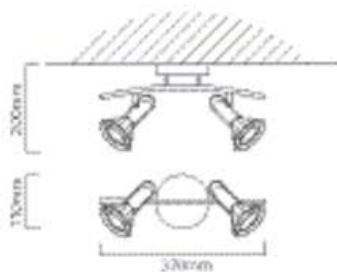

Spotlights

S22

LAMP TYPE:

Excluding 2 x E14 max 40W R50 230V

LENGTH: 370mm
WIDTH: 110mm
DEPTH: 200mm

FITTING MATERIAL:

Steel

RING:

Clear Perspex

PRIMARY VOLTAGE:

220V - 240V (50/60Hz)

Class 1 : 20 : 10

FAMILY:

Mini Disc

FITTING COLOUR:

COPPER: 6007328021247

GUN METAL: 6007328016908

POLISHED BRASS: 6007328014430

SATIN CHROME: 6007328014423

WHITE: 6007328014416

ADDITIONAL INFORMATION:

Spare Perspex Ring: X1125