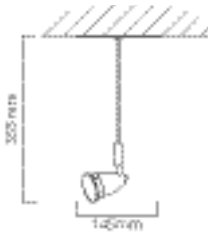

S49

LAMP TYPE:
Excluding 1 x GU5.3 max 50W MR16 12V

HEIGHT: 355mm
WIDTH: 145mm
DEPTH: 145mm

FITTING MATERIAL:
Steel & Aluminium

PRIMARY VOLTAGE:
220V - 240V (50/60Hz)
SECONDARY VOLTAGE:
12V

Class 3 IP : 20 : 6

FITTING COLOUR:
SATIN CHROME: 6007328015956
WHITE: 6007328015987

ADDITIONAL INFORMATION:
Excluding Transformer: CO79