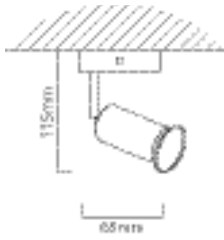

Spotlights

S218

LAMP TYPE:
Excluding 1 x GU10 max 50W PAR16 230V

DIAMETER: 65mm
DEPTH: 115mm

FITTING MATERIAL:
Steel

PRIMARY VOLTAGE:
220V - 240V (50/60Hz)

Class 1 IP : 20 : 56

FAMILY:

Buzz

FITTING COLOUR:

SATIN CHROME: 9002759830465