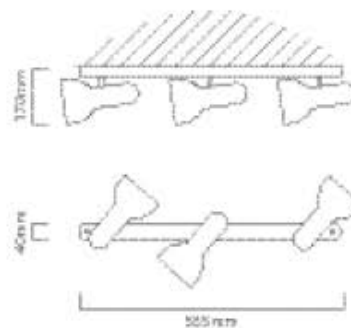

S314 **LAMP TYPE:**
Excluding 2 x E27 max 60W R63 230V

LENGTH: 360mm
WIDTH: 40mm
DEPTH: 170mm

FITTING MATERIAL:
Steel

PRIMARY VOLTAGE:
220V - 240V (50/60Hz)

Class 1 : 20 : 6

FAMILY:
R63 Turbo
FITTING COLOUR:
SATIN CHROME: 6007328024309
WHITE: 6007328026983

ADDITIONAL INFORMATION:
Matching Table Lights: T63 (Refer to pg386)

S316 **LAMP TYPE:**
Excluding 3 x E27 max 60W R63 230V

LENGTH: 555mm
WIDTH: 40mm
DEPTH: 170mm

FITTING MATERIAL:
Steel

PRIMARY VOLTAGE:
220V - 240V (50/60Hz)

Class 1 : 20 : 4

FAMILY:
R63 Turbo
FITTING COLOUR:
SATIN CHROME: 6007328024316
WHITE: 6007328027003

ADDITIONAL INFORMATION:
Matching Table Lights: T63 (Refer to pg386)