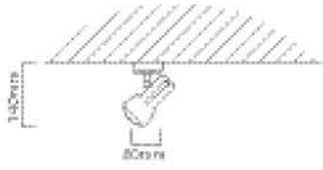

Spotlights

S74 **LAMP TYPE:**
Excluding 1 x E14 max 40W R50 230V

DIAMETER: 80mm
DEPTH: 140mm
FITTING MATERIAL:
Steel
PRIMARY VOLTAGE:
220V - 240V (50/60Hz)

Class 1 : 20 : 12
FAMILY:
Delta
FITTING COLOUR:
GUN METAL: 6007328017400
SATIN CHROME: 6007328017394
WHITE: 6007328017387

S75 **LAMP TYPE:**
Excluding 2 x E14 max 40W R50 230V

DIAMETER: 195mm
DEPTH: 135mm
FITTING MATERIAL:
Steel
PRIMARY VOLTAGE:
220V - 240V (50/60Hz)

Class 1 : 20 : 12
FAMILY:
Delta
FITTING COLOUR:
GUN METAL: 6007328017431
SATIN CHROME: 6007328017424
WHITE: 6007328017417