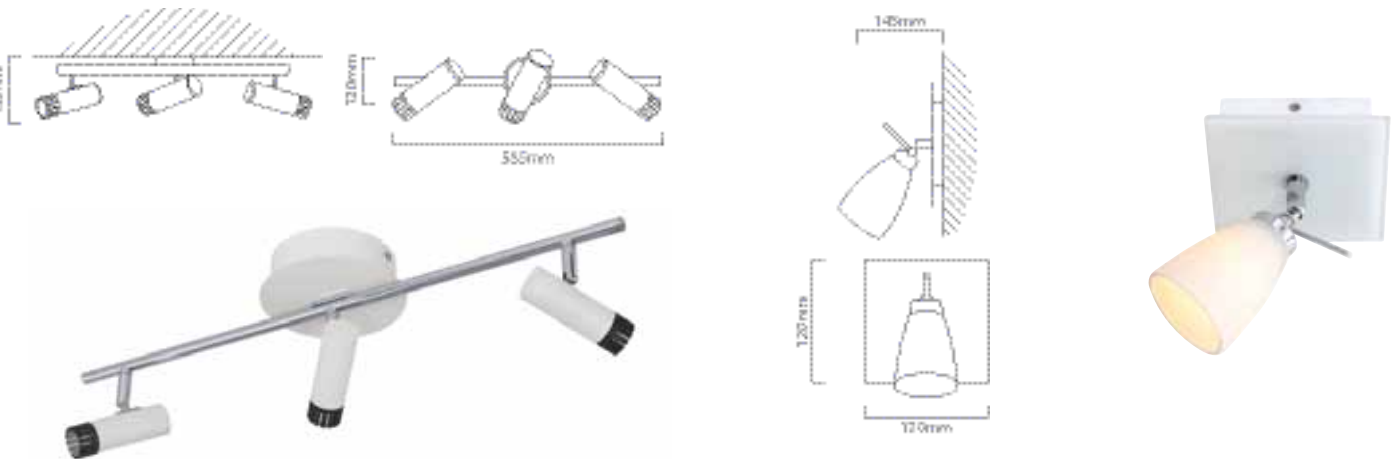

S367

LAMP TYPE:
Including 3 x max 5W Integrated LEDs

LENGTH: 585mm
WIDTH: 120mm
DEPTH: 155mm

FITTING MATERIAL:
Aluminium & Steel
SHADE:
Black Aluminium

PRIMARY VOLTAGE:
220V - 240V (50/60Hz)
SECONDARY VOLTAGE:
15.5V DC

Class 2 IP : 20 12

FAMILY:

Lianello

FITTING COLOUR:

WHITE: 9002759938116

ADDITIONAL INFORMATION:

Not Dimmable

LAMP SPECIFICATION:

Power: 15W (3 x 5W)
Luminous Flux: 1440lm (480lm per Lamp)
Colour Temperature: 3000K
Lifetime: 25 000 Hours
CRI: ≥80

S98

LAMP TYPE:
Including 1 x G9 max 33W Bi-pin 230V

HEIGHT: 120mm
WIDTH: 120mm
DEPTH: 145mm

FITTING MATERIAL:
Steel & Opal Glass
SHADE:
Opal Glass

PRIMARY VOLTAGE:
220V - 240V (50/60Hz)

Class 1 IP : 20 12

FAMILY:

Katoro

FITTING COLOUR:

WHITE: 9002759917784

ADDITIONAL INFORMATION:

Including Mounted Rocker Switch