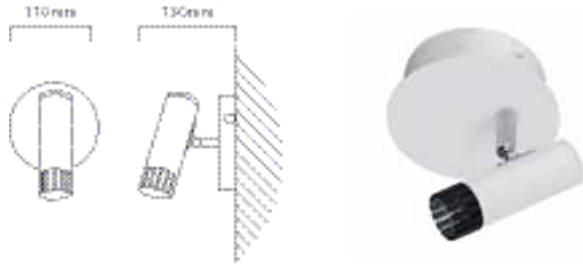

Spotlights

Environmentally
Conscious Choice

Environmentally
Conscious Choice