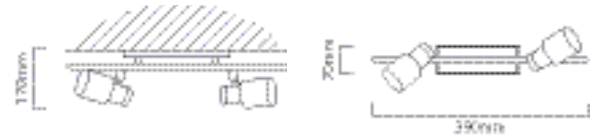

Spotlights

Environmentally
Conscious Choice

Environmentally
Conscious Choice

S371

LAMP TYPE:
Including 1 x GU10 LED 5W (max 9W) LED 230V

HEIGHT: 165mm
WIDTH: 70mm
DEPTH: 110mm

FITTING MATERIAL:
Steel
SHADE:
White & Chrome Steel

PRIMARY VOLTAGE:
220V - 240V (50/60Hz)

Class 1 IP : 20 $\square$: 9

FAMILY:
Davida
FITTING COLOUR:
WHITE/CHROME: 9002759920845

ADDITIONAL INFORMATION:
Including Mounted Rocker Switch

LAMP SPECIFICATION:
Power: 5W
Luminous Flux: 400lm
Colour Temperature: 3000K
Lifetime: 25 000 Hours
CRI: $\geq$ 80

S372

LAMP TYPE:
Including 2 x GU10 5W (max 9W) LED 230V

LENGTH: 390mm
WIDTH: 70mm
DEPTH: 170mm

FITTING MATERIAL:
Steel
SHADE:
White & Chrome Steel

PRIMARY VOLTAGE:
220V - 240V (50/60Hz)

Class 1 IP : 20 $\square$: 12

FAMILY:
Davida
FITTING COLOUR:
WHITE/CHROME: 9002759920852

LAMP SPECIFICATION:
Power: 10W (2 x 5W)
Luminous Flux: 800lm (400lm per Lamp)
Colour Temperature: 3000K
Lifetime: 25 000 Hours
CRI: $\geq$ 80

Environmentally
Conscious Choice

Environmentally
Conscious Choice