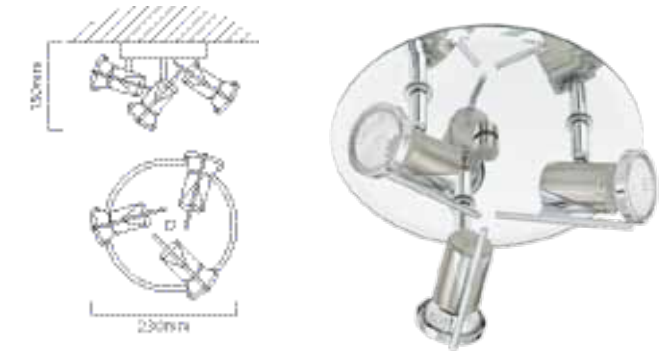

S131

LAMP TYPE:
Including 1 x GU10 3W (max 35W) LED 230V

HEIGHT: 165mm
WIDTH: 60mm
DEPTH: 120mm

FITTING MATERIAL:
Steel

PRIMARY VOLTAGE:
220V - 240V (50/60Hz)

Class 1 IP : 20 : 20

FAMILY:
Rottelo
FITTING COLOUR:
SATIN CHROME: 9002759909147

ADDITIONAL INFORMATION:
Including Mounted Rocker Switch

LAMP SPECIFICATION:
Power: 3W
Luminous Flux: 400lm
Colour Temperature: 3000K
Lifetime: 15 000 Hours
CRI: ≥80
Not Dimmable

S132

LAMP TYPE:
Including 2 x GU10 5W (max 35W) LED 230V

LENGTH: 280mm
WIDTH: 70mm
DEPTH: 125mm

FITTING MATERIAL:
Steel

PRIMARY VOLTAGE:
220V - 240V (50/60Hz)

Class 1 IP : 20 : 12

FAMILY:
Rottelo
FITTING COLOUR:
SATIN CHROME: 9002759909154

LAMP SPECIFICATION:
Power: 10W (2 x 5W)
Luminous Flux: 800lm (400lm per Lamp)
Colour Temperature: 3000K
Lifetime: 15 000 Hours
CRI: ≥80
Not Dimmable

Environmentally
Conscious Choice