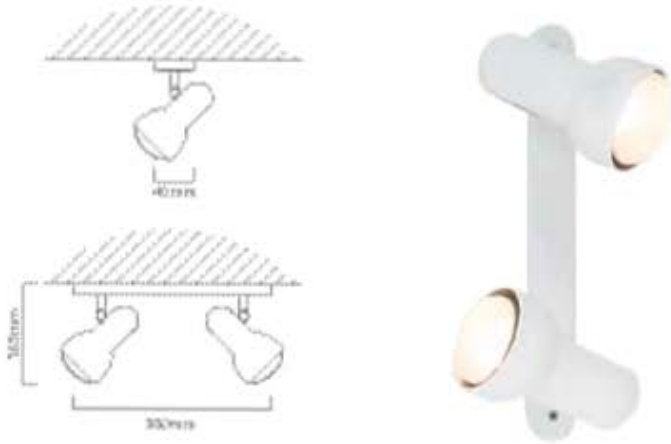

WHITE: 6007328002642

**ADDITIONAL INFORMATION:**

Matching Table Lights: T30 (Refer to pg385)

S42

**LAMP TYPE:**

Excluding 2 x E27 max 60W R80 230V

**LENGTH:** 360mm  
**WIDTH:** 40mm  
**DEPTH:** 185mm

**FITTING MATERIAL:**  
 Steel