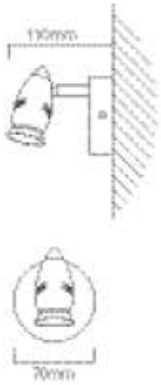

# Spotlights

S219

**LAMP TYPE:**  
Including 1 x GU10 max 50W PAR16 230V

**DIAMETER:** 70mm  
**DEPTH:** 110mm

**FITTING MATERIAL:**  
Steel

**PRIMARY VOLTAGE:**  
220V - 240V (50/60Hz)

Class 1 : 20 : 40

**FAMILY:**  
Magnum  
**FITTING COLOUR:**  
SATIN CHROME: 6007328340911