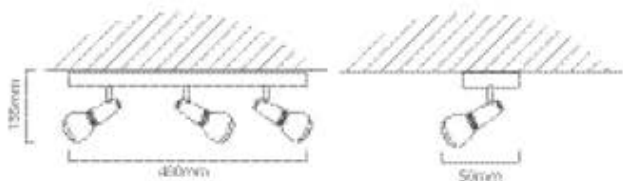

S184

LAMP TYPE:
Excluding 3 x E14 max 40W R50 230V

LENGTH: 480mm
WIDTH: 50mm
DEPTH: 155mm

FITTING MATERIAL:
Steel
SHADE:
Chrome Steel

PRIMARY VOLTAGE:
220V - 240V (50/60Hz)

Class 1 : 20 : 12

FAMILY:
Zap
FITTING COLOUR:
SATIN CHROME: 6007328340898