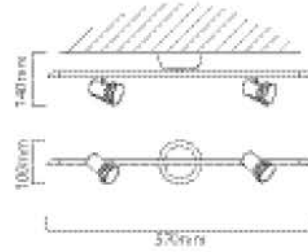

S178

LAMP TYPE:
Excluding 1 x GU10 max 50W PAR16 230V

DIAMETER: 80mm
DEPTH: 120mm

FITTING MATERIAL:
Steel

PRIMARY VOLTAGE:
220V - 240V (50/60Hz)

Class 1 IP : 20 : 36

FAMILY:
Deco
FITTING COLOUR:
SATIN CHROME: 6007328031796

S179

LAMP TYPE:
Excluding 2 x GU10 max 50W PAR16 230V

LENGTH: 570mm
WIDTH: 100mm
DEPTH: 140mm

FITTING MATERIAL:
Steel

PRIMARY VOLTAGE:
220V - 240V (50/60Hz)

Class 1 IP : 20 : 12

FAMILY:
Deco
FITTING COLOUR:
SATIN CHROME: 6007328031802