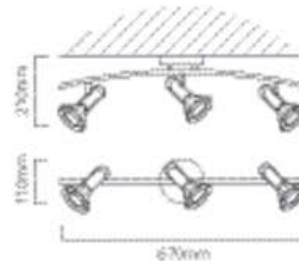

S24

LAMP TYPE:

Excluding 3 x E14 max 40W R50 230V

LENGTH: 670mm
WIDTH: 110mm
DEPTH: 210mm

FITTING MATERIAL:

Steel

RING:

Clear Perspex

PRIMARY VOLTAGE:

220V - 240V (50/60Hz)

Class 1 : 20 : 6

FAMILY:

Mini Disc

FITTING COLOUR:

COPPER: 6007328026495

GUN METAL: 6007328031000

SATIN CHROME: 6007328026488

WHITE: 6007328026471

ADDITIONAL INFORMATION:

Spare Perspex Ring: X1125