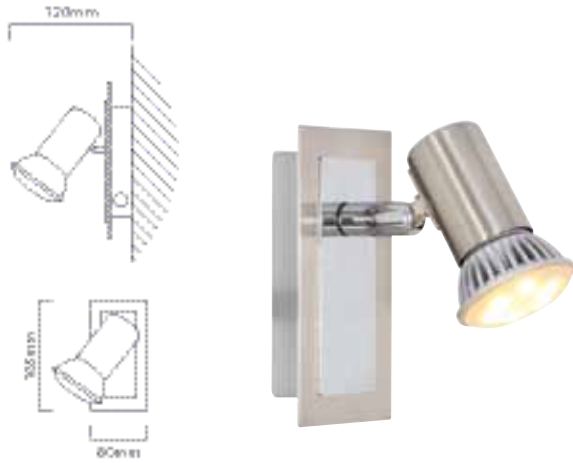

# Spotlights

Environmentally  
Conscious Choice

Environmentally  
Conscious Choice

S131

**LAMP TYPE:**  
Including 1 x GU10 3W (max 35W) LED 230V

**HEIGHT:** 165mm  
**WIDTH:** 60mm  
**DEPTH:** 120mm

**FITTING MATERIAL:**  
Steel