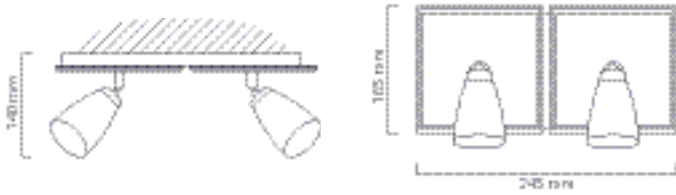

S99 **LAMP TYPE:**
Including 2 x G9 max 33W Bi-pin 230V

LENGTH: 245mm
WIDTH: 165mm
DEPTH: 140mm

FITTING MATERIAL:
Steel & Opal Glass
SHADE:
Opal Glass

PRIMARY VOLTAGE:
220V - 240V (50/60Hz)

Class 1 IP : 20 : 4

FAMILY:
Katoro
FITTING COLOUR:
WHITE: 9002759917791