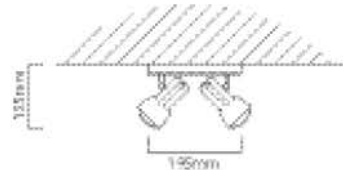

Spotlights

S74 **LAMP TYPE:**
Excluding 1 x E14 max 40W R50 230V

DIAMETER: 80mm
DEPTH: 140mm
FITTING MATERIAL:
Steel
PRIMARY VOLTAGE:
220V - 240V (50/60Hz)

Class 1 : 20 : 12
FAMILY:
Delta
FITTING COLOUR:
GUN METAL: 6007328017400
SATIN CHROME: 6007328017394
WHITE: 6007328017387

S75 **LAMP TYPE:**
Excluding 2 x E14 max 40W R50 230V

DIAMETER: 195mm
DEPTH: 135mm
FITTING MATERIAL:
Steel
PRIMARY VOLTAGE:
220V - 240V (50/60Hz)

Class 1 : 20 : 12
FAMILY:
Delta
FITTING COLOUR:
GUN METAL: 6007328017431
SATIN CHROME: 6007328017424
WHITE: 6007328017417