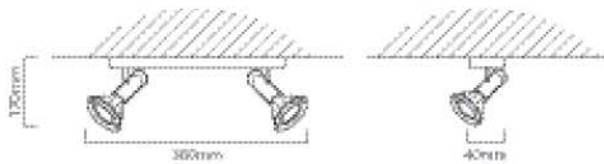

DIAMETER: 190mm DEPTH: 180mm	Class 1 : 20 : 12
FITTING MATERIAL: Steel RING: Clear Perspex	FAMILY: Mini Disc FITTING COLOUR: COPPER: 6007328014195 GUN METAL: 6007328026556 SATIN CHROME: 6007328011330 WHITE: 6007328003151
PRIMARY VOLTAGE: 220V - 240V (50/60Hz)	ADDITIONAL INFORMATION: Spare Perspex Ring: X1125

S25 **LAMP TYPE:**
Excluding 3 x E14 max 40W R50 230V

DIAMETER: 240mm DEPTH: 165mm	Class 1 : 20 : 12
FITTING MATERIAL: Steel RING: Clear Perspex	FAMILY: Mini Disc FITTING COLOUR: COPPER: 6007328014201 GUN METAL: 6007328026563 SATIN CHROME: 6007328011354 WHITE: 6007328003304
PRIMARY VOLTAGE: 220V - 240V (50/60Hz)	ADDITIONAL INFORMATION: Spare Perspex Ring: X1125

S21 **LAMP TYPE:**
Excluding 2 x E14 max 40W R50 230V