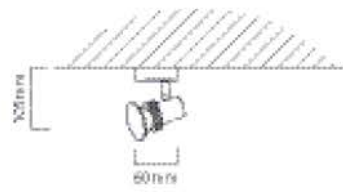

S76 **LAMP TYPE:**
Excluding 3 x E14 max 40W R50 230V

DIAMETER: 235mm
DEPTH: 135mm
FITTING MATERIAL:
Steel
PRIMARY VOLTAGE:
220V - 240V (50/60Hz)

Class 1 : 20 : 12
FAMILY:
Delta
FITTING COLOUR:
GUN METAL: 6007328017462
SATIN CHROME: 6007328017455

S27 **LAMP TYPE:**
Excluding 1 x GU10 max 50W PAR16 230V

DIAMETER: 60mm
DEPTH: 105mm
FITTING MATERIAL:
Steel & Die Cast Aluminium
PRIMARY VOLTAGE:
220V - 240V (50/60Hz)

Class 1 : 20 : 12
FAMILY:
Sahara
FITTING COLOUR:
GUN METAL: 6007328019619
SATIN CHROME: 6007328019688