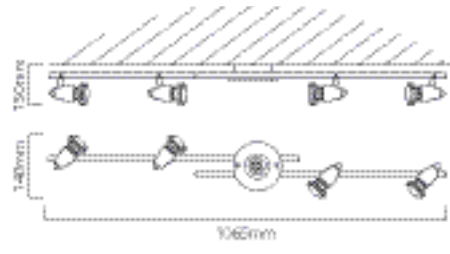

S362

LAMP TYPE:
Including 5 x GU10 max 3W LED 230V

LENGTH: 1065mm
WIDTH: 140mm
DEPTH: 150mm

FITTING MATERIAL:
Steel
LENS:
Frosted & Clear Glass

PRIMARY VOLTAGE:
220V - 240V (50/60Hz)

Class 1 IP : 20 : 10

FAMILY:
Cerbero
FITTING COLOUR:
CHROME: 9002759931162

ADDITIONAL INFORMATION:
Not Dimmable

LAMP SPECIFICATION:
Power: 15W (5 x 3W)
Luminous Flux: 1000lm (200lm per Lamp)
Colour Temperature: 3000K
Lifetime: 15 000 Hours
CRI: ≥80