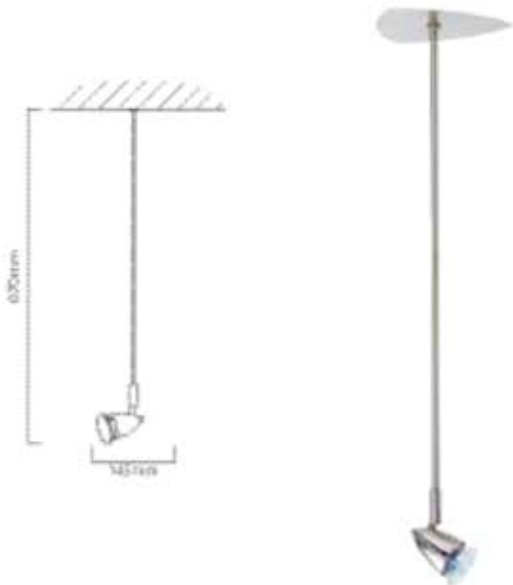

S52

LAMP TYPE:
Excluding 1 x GUS.3 max 50W MR16 12V

HEIGHT: 670mm
WIDTH: 145mm
DEPTH: 150mm

FITTING MATERIAL:
Steel & Aluminium

PRIMARY VOLTAGE:
220V - 240V (50/60Hz)
SECONDARY VOLTAGE:
12V

Class 3 : 20 : 12

FITTING COLOUR:
SATIN CHROME: 6007328015963

ADDITIONAL INFORMATION:
Excluding Transformer: CO79