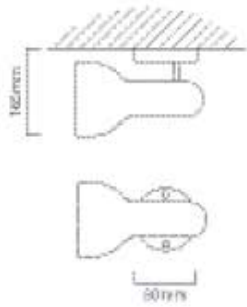

Spotlights

S312 **LAMP TYPE:**
Excluding 1 x E27 max 60W R63 230V

DIAMETER: 80mm
DEPTH: 165mm

FITTING MATERIAL:
Steel

PRIMARY VOLTAGE:
220V - 240V (50/60Hz)

Class 1 : 20 : 12

FAMILY:
R63 Turbo
FITTING COLOUR:
SATIN CHROME: 6007328024279
WHITE: 6007328026969

ADDITIONAL INFORMATION:
Matching Table Lights: T63 (Refer to pg386)

S313 **LAMP TYPE:**
Excluding 2 x E27 max 60W R63 230V

DIAMETER: 190mm
DEPTH: 175mm

FITTING MATERIAL:
Steel

PRIMARY VOLTAGE:
220V - 240V (50/60Hz)

Class 1 : 20 : 6

FAMILY:
R63 Turbo
FITTING COLOUR:
SATIN CHROME: 6007328024286
WHITE: 6007328026976

ADDITIONAL INFORMATION:
Matching Table Lights: T63 (Refer to pg386)