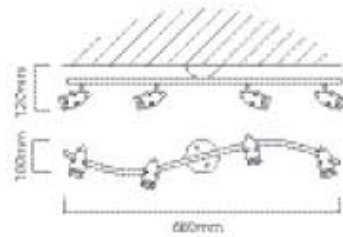

S223

LAMP TYPE:
Including 4 x GU10 max 50W PAR16 230V

LENGTH: 660mm
WIDTH: 100mm
DEPTH: 120mm

FITTING MATERIAL:
Steel

PRIMARY VOLTAGE:
220V - 240V (50/60Hz)

Class 1 : 20 : 12

FAMILY:
Magnum
FITTING COLOUR:
SATIN CHROME: 9002759247287