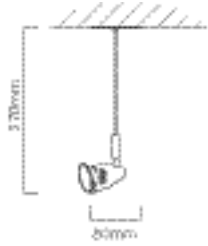

S50

LAMP TYPE:
Excluding 1 x GU5.3 max 50W MR16 12V

HEIGHT: 370mm
DIAMETER: 80mm

FITTING MATERIAL:
Steel & Aluminium

PRIMARY VOLTAGE:
220V - 240V (50/60Hz)
SECONDARY VOLTAGE:
12V

Class 3 IP : 20 : 25

FITTING COLOUR:
SATIN CHROME: 6007328015017

ADDITIONAL INFORMATION:
Excluding Transformer: CO79