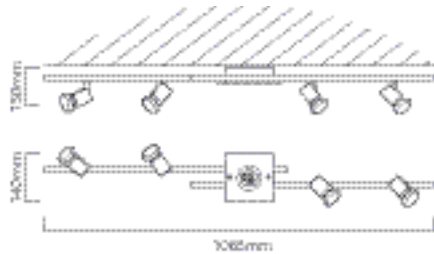

S361

LAMP TYPE:
Including 5 x GU10 LED max 3W 230V

LENGTH: 1065mm
WIDTH: 140mm
DEPTH: 150mm

FITTING MATERIAL:
Steel
LENS:
Frosted & Clear Glass

PRIMARY VOLTAGE:
220V - 240V (50/60Hz)

Class 1 IP : 20 : 5

FAMILY:
Cerbero
FITTING COLOUR:
CHROME: 9002759931179

ADDITIONAL INFORMATION:
Not Dimmable

LAMP SPECIFICATION:
Power: 15W (5 x 3W)
Luminous Flux: 1000lm (200lm per Lamp)
Colour Temperature: 3000K
Lifetime: 15 000 Hours
CRI: ≥80

Environmentally Conscious Choice