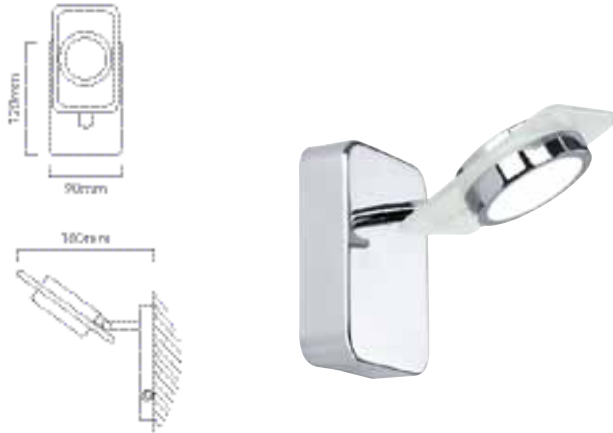

Environmentally
Conscious Choice