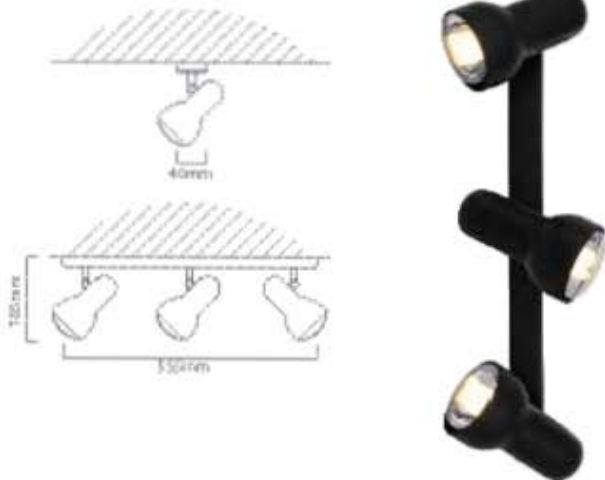

**ADDITIONAL INFORMATION:**

Matching Table Lights: T30 (Refer to pg385)

S44

**LAMP TYPE:**

Excluding 3 x E27 max 60W R80 230V

**LENGTH:** 555mm  
**WIDTH:** 40mm  
**DEPTH:** 185mm

**FITTING MATERIAL:**  
 Steel