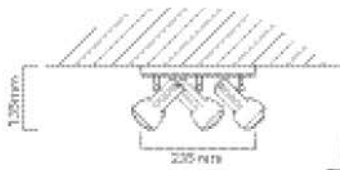

S76 **LAMP TYPE:**
Excluding 3 x E14 max 40W R50 230V

DIAMETER: 235mm
DEPTH: 135mm
FITTING MATERIAL:
Steel
PRIMARY VOLTAGE:
220V - 240V (50/60Hz)

Class 1 : 20 : 12
FAMILY:
Delta
FITTING COLOUR:
GUN METAL: 6007328017462
SATIN CHROME: 6007328017455

S27 **LAMP TYPE:**
Excluding 1 x GU10 max 50W PAR16 230V

DIAMETER: 60mm
DEPTH: 105mm
FITTING MATERIAL:
Steel & Die Cast Aluminium
PRIMARY VOLTAGE:
220V - 240V (50/60Hz)

Class 1 : 20 : 12
FAMILY:
Sahara
FITTING COLOUR:
GUN METAL: 6007328019619
SATIN CHROME: 6007328019688