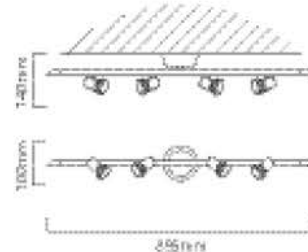

S180

LAMP TYPE:
Excluding 3 x GU10 max 50W PAR16 230V

LENGTH : 615mm
WIDTH: 100mm
DEPTH: 135mm

FITTING MATERIAL:
Steel

PRIMARY VOLTAGE:
220V - 240V (50/60Hz)

Class 1 IP : 20 : 6

FAMILY:
Deco
FITTING COLOUR:
SATIN CHROME: 6007328031819

S181

LAMP TYPE:
Excluding 4 x GU10 max 50W PAR16 230V

LENGTH: 895mm
WIDTH: 100mm
DEPTH: 140mm

FITTING MATERIAL:
Steel

PRIMARY VOLTAGE:
220V - 240V (50/60Hz)

Class 1 IP : 20 : 6

FAMILY:
Deco
FITTING COLOUR:
SATIN CHROME: 6007328031826