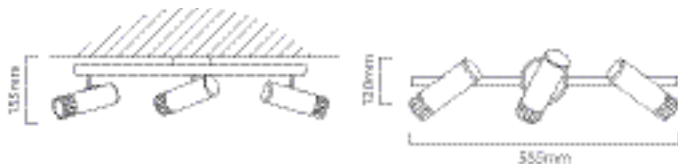

S365

LAMP TYPE:
Including 1 x max 5W Integrated LED

DIAMETER: 110mm
DEPTH: 130mm

FITTING MATERIAL:
Aluminium & Steel
SHADE:
Black Aluminium

PRIMARY VOLTAGE:
220V - 240V (50/60Hz)
SECONDARY VOLTAGE:
15.5V DC

Class 2 IP : 20 30

FAMILY:

Lianello

FITTING COLOUR:

WHITE: 9002759938086

ADDITIONAL INFORMATION:

Including Mounted Rocker Switch
Not Dimmable

LAMP SPECIFICATION:

Power: 5W
Luminous Flux: 480lm
Colour Temperature: 3000K
Lifetime: 25 000 Hours
CRI: ≥80

S366

LAMP TYPE:
Including 2 x max 5W Integrated LEDs

LENGTH: 360mm
WIDTH: 120mm
DEPTH: 155mm

FITTING MATERIAL:
Aluminium & Steel
SHADE:
Black Aluminium

PRIMARY VOLTAGE:
220V - 240V (50/60Hz)
SECONDARY VOLTAGE:
15.5V DC

Class 2 IP : 20 12

FAMILY:

Lianello

FITTING COLOUR:

WHITE: 9002759938093

ADDITIONAL INFORMATION:

Not Dimmable

LAMP SPECIFICATION:

Power: 10W (2 x 5W)
Luminous Flux: 960lm (480lm per Lamp)
Colour Temperature: 3000K
Lifetime: 25 000 Hours
CRI: ≥80

Environmentally
Conscious Choice