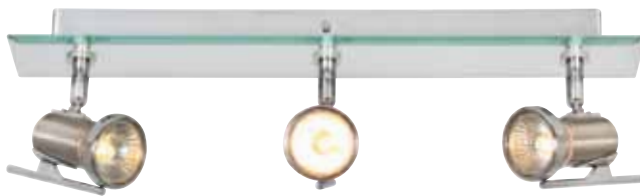

S137

**LAMP TYPE:**  
Including 3 x GU10 max 35W PAR16 230V

**DIAMETER:** 230mm  
**DEPTH:** 150mm

**FITTING MATERIAL:**  
Steel & Bevelled  
Glass Mirror

**PRIMARY VOLTAGE:**  
220V - 240V (50/60Hz)

Class 1 IP : 44 : 12

**FITTING MATERIAL:**  
Steel & Bevelled  
Glass Mirror

**PRIMARY VOLTAGE:**  
220V - 240V (50/60Hz)

Class 1 IP : 44 : 27

**FAMILY:**  
Tamara  
**FITTING COLOUR:**  
SATIN CHROME : 9002759906849

**ADDITIONAL INFORMATION:**  
Suitable for Use in Bathrooms