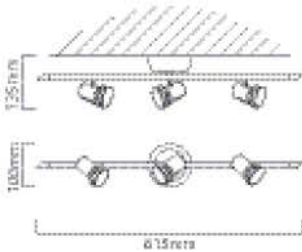

S180

LAMP TYPE:
Excluding 3 x GU10 max 50W PAR16 230V

LENGTH : 615mm
WIDTH: 100mm
DEPTH: 135mm

FITTING MATERIAL:
Steel

PRIMARY VOLTAGE:
220V - 240V (50/60Hz)

Class 1 IP : 20 : 6

FAMILY:
Deco
FITTING COLOUR:
SATIN CHROME: 6007328031819

S181

LAMP TYPE:
Excluding 4 x GU10 max 50W PAR16 230V

LENGTH: 895mm
WIDTH: 100mm
DEPTH: 140mm

FITTING MATERIAL:
Steel

PRIMARY VOLTAGE:
220V - 240V (50/60Hz)

Class 1 IP : 20 : 6

FAMILY:
Deco
FITTING COLOUR:
SATIN CHROME: 6007328031826