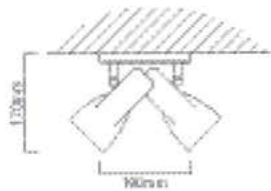

**LAMP TYPE:**  
Excluding 1 x E27 max 60W R80 230V

**DIAMETER:** 80mm  
**DEPTH:** 165mm

**FITTING MATERIAL:**  
Steel

**PRIMARY VOLTAGE:**  
220V - 240V (50/60Hz)

Class 1 IP : 20 : 36

**FAMILY:**  
Mega  
**FITTING COLOUR:**  
WHITE: 6007328005346