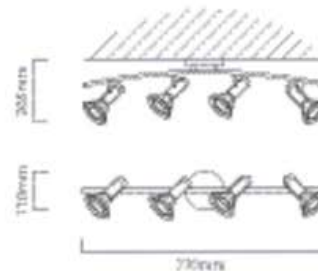

S26

LAMP TYPE:

Excluding 4 x E14 max 40W R50 230V

LENGTH: 770mm
WIDTH: 110mm
DEPTH: 265mm

FITTING MATERIAL:

Steel

RING:

Clear Perspex

PRIMARY VOLTAGE:

220V - 240V (50/60Hz)

Class 1 : 20 : 6

FAMILY:

Mini Disc

FITTING COLOUR:

COPPER: 6007328021254

GUN METAL: 6007328016915

POLISHED BRASS: 6007328014461

SATIN CHROME: 6007328014454

WHITE: 6007328014447

ADDITIONAL INFORMATION:

Spare Perspex Ring: X1125