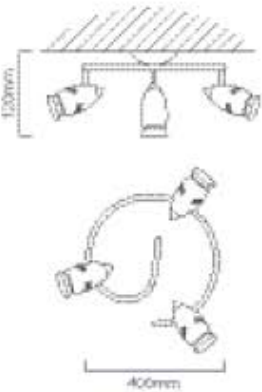

S221

LAMP TYPE:
Including 3 x GU10 max 50W PAR16 230V

DIAMETER: 400mm
DEPTH: 120mm

FITTING MATERIAL:
Steel

PRIMARY VOLTAGE:
220V - 240V (50/60Hz)

Class 1 : 20 : 10

FAMILY:
Magnum
FITTING COLOUR:
SATIN CHROME: 6007328340881