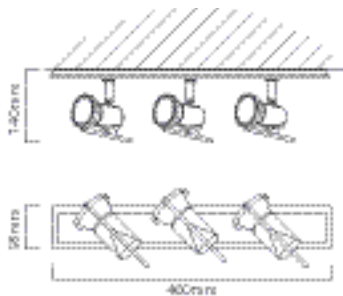

S109

**LAMP TYPE:**  
Including 3 x GU10 max 35W PAR16 230V

**LENGTH:** 460mm  
**WIDTH:** 95mm  
**DEPTH:** 140mm

**FITTING MATERIAL:**  
Steel & Bevelled  
Glass Mirror

**PRIMARY VOLTAGE:**  
220V - 240V (50/60Hz)