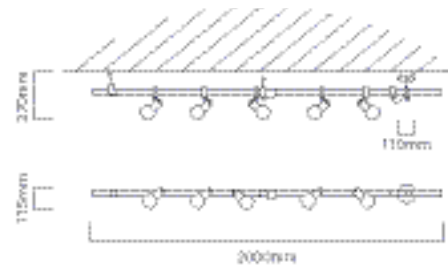

Environmentally
Conscious Choice