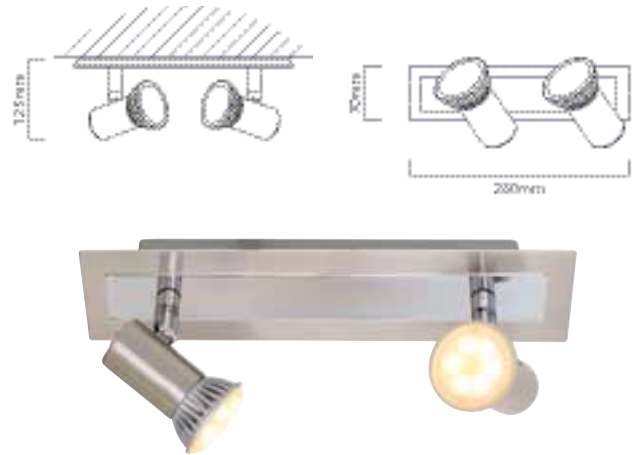

# Spotlights

Environmentally  
Conscious Choice

Environmentally  
Conscious Choice

S131

**LAMP TYPE:**  
Including 1 x GU10 3W (max 35W) LED 230V

**HEIGHT:** 165mm  
**WIDTH:** 60mm  
**DEPTH:** 120mm

**FITTING MATERIAL:**  
Steel