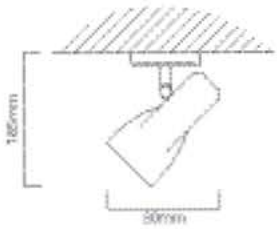

S1

LAMP TYPE:
Excluding 1 x E27 max 60W R80 230V

DIAMETER: 80mm
DEPTH: 165mm

FITTING MATERIAL:
Steel

PRIMARY VOLTAGE:
220V - 240V (50/60Hz)

Class 1 IP : 20 : 36

FAMILY:
Mega
FITTING COLOUR:
WHITE: 6007328005346

S2

LAMP TYPE:
Excluding 2 x E27 max 60W R80 230V

DIAMETER: 190mm
DEPTH: 170mm

FITTING MATERIAL:
Steel

PRIMARY VOLTAGE:
220V - 240V (50/60Hz)

Class 1 IP : 20 : 12

FAMILY:
Mega
FITTING COLOUR:
WHITE: 6007328003137