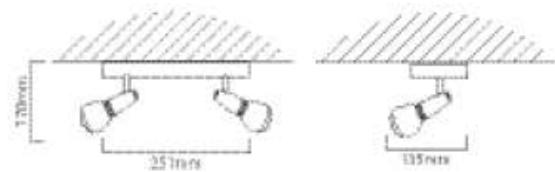

S183

LAMP TYPE:
Excluding 2 x E14 max 40W R50 230V

LENGTH: 251mm
WIDTH: 170mm
DEPTH: 135mm

FITTING MATERIAL:
Steel
SHADE:
Chrome Steel

PRIMARY VOLTAGE:
220V - 240V (50/60Hz)

Class 1 : 20 : 24

FAMILY:
Zap
FITTING COLOUR:
SATIN CHROME: 6007328341208