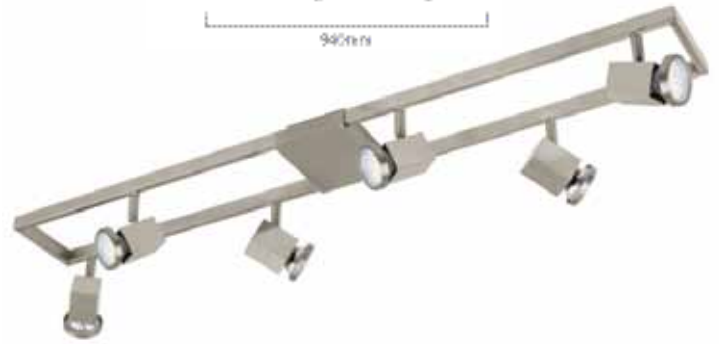

S369

LAMP TYPE:
Including 6 x GU10 max 5W LED 230V

LENGTH: 940mm
WIDTH: 120mm
DEPTH: 130mm

FITTING MATERIAL:
Steel & Plastic

PRIMARY VOLTAGE:
220V - 240V (50/60Hz)

Class 1 IP : 20 : 6

FAMILY:
Zeraco
FITTING COLOUR:
SATIN CHROME: 9002759936792

ADDITIONAL INFORMATION:
Not Dimmable

LAMP SPECIFICATION:
Power: 30W (6 x 5W)
Luminous Flux: 2400lm (400lm per Lamp)
Colour Temperature: 3000K
Lifetime: 15 000 Hours
CRI: ≥80

Environmentally Conscious Choice