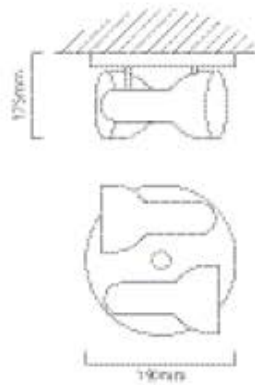

Spotlights

S312 **LAMP TYPE:**
Excluding 1 x E27 max 60W R63 230V

DIAMETER: 80mm
DEPTH: 165mm

FITTING MATERIAL:
Steel

PRIMARY VOLTAGE:
220V - 240V (50/60Hz)

Class 1 : 20 : 12

FAMILY:
R63 Turbo
FITTING COLOUR:
SATIN CHROME: 6007328024279
WHITE: 6007328026969

ADDITIONAL INFORMATION:
Matching Table Lights: T63 (Refer to pg386)

S313 **LAMP TYPE:**
Excluding 2 x E27 max 60W R63 230V

DIAMETER: 190mm
DEPTH: 175mm

FITTING MATERIAL:
Steel

PRIMARY VOLTAGE:
220V - 240V (50/60Hz)

Class 1 : 20 : 6

FAMILY:
R63 Turbo
FITTING COLOUR:
SATIN CHROME: 6007328024286
WHITE: 6007328026976

ADDITIONAL INFORMATION:
Matching Table Lights: T63 (Refer to pg386)