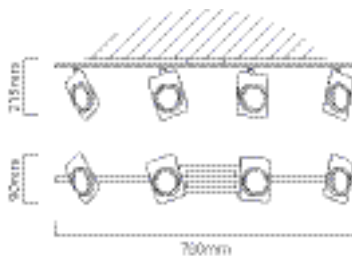

W107 **LAMP TYPE:**
Including 1 x 7.5W Integrated LED

HEIGHT: 120mm
WIDTH: 90mm
DEPTH: 180mm

FITTING MATERIAL:
Steel & Aluminium
SHADE:
Frosted Glass

PRIMARY VOLTAGE:
220V - 240V (50/60Hz)
SECONDARY VOLTAGE:
12V

Class 2 : 20 : 8

FAMILY:
Tinnari
FITTING COLOUR:
CHROME: 9002759916350

ADDITIONAL INFORMATION:
Not Dimmable
Spare Glass: X10 (Square Outer Glass), X11 (Round Inner Glass)
Including Mounted Rocker Switch

LAMP SPECIFICATION:
Power: 7.5W
Luminous Flux: 560lm
Colour Temperature: 3000K
Lifetime: 25 000 Hours
CRI: >80

Environmentally
Conscious Choice

S130 **LAMP TYPE:**
Including 4 x 7.5W Integrated LED

LENGTH: 780mm
WIDTH: 90mm
DEPTH: 215mm

FITTING MATERIAL:
Steel & Aluminium
SHADE:
Frosted Glass

PRIMARY VOLTAGE:
220V - 240V (50/60Hz)
SECONDARY VOLTAGE:
12V

Class 2 : 20 : 8

FAMILY:
Tinnari
FITTING COLOUR:
CHROME: 9002759916350

ADDITIONAL INFORMATION:
Not Dimmable
Spare Glass: X10 (Square Outer Glass), X11 (Round Inner Glass)

LAMP SPECIFICATION:
Power: 30W (4 x 7.5W)
Luminous Flux: 2240lm (560lm per Lamp)
Colour Temperature: 3000K
Lifetime: 25 000 Hours
CRI: >80