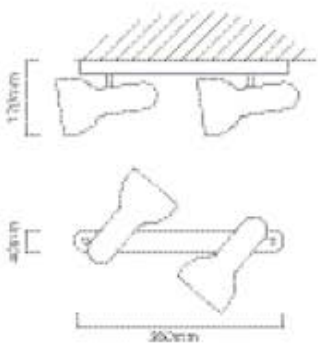

S314 **LAMP TYPE:**
Excluding 2 x E27 max 60W R63 230V

LENGTH: 360mm
WIDTH: 40mm
DEPTH: 170mm

FITTING MATERIAL:
Steel

PRIMARY VOLTAGE:
220V - 240V (50/60Hz)

Class 1 : 20 : 6

FAMILY:
R63 Turbo
FITTING COLOUR:
SATIN CHROME: 6007328024309
WHITE: 6007328026983

ADDITIONAL INFORMATION:
Matching Table Lights: T63 (Refer to pg386)

S316 **LAMP TYPE:**
Excluding 3 x E27 max 60W R63 230V

LENGTH: 555mm
WIDTH: 40mm
DEPTH: 170mm

FITTING MATERIAL:
Steel

PRIMARY VOLTAGE:
220V - 240V (50/60Hz)

Class 1 : 20 : 4

FAMILY:
R63 Turbo
FITTING COLOUR:
SATIN CHROME: 6007328024316
WHITE: 6007328027003

ADDITIONAL INFORMATION:
Matching Table Lights: T63 (Refer to pg386)