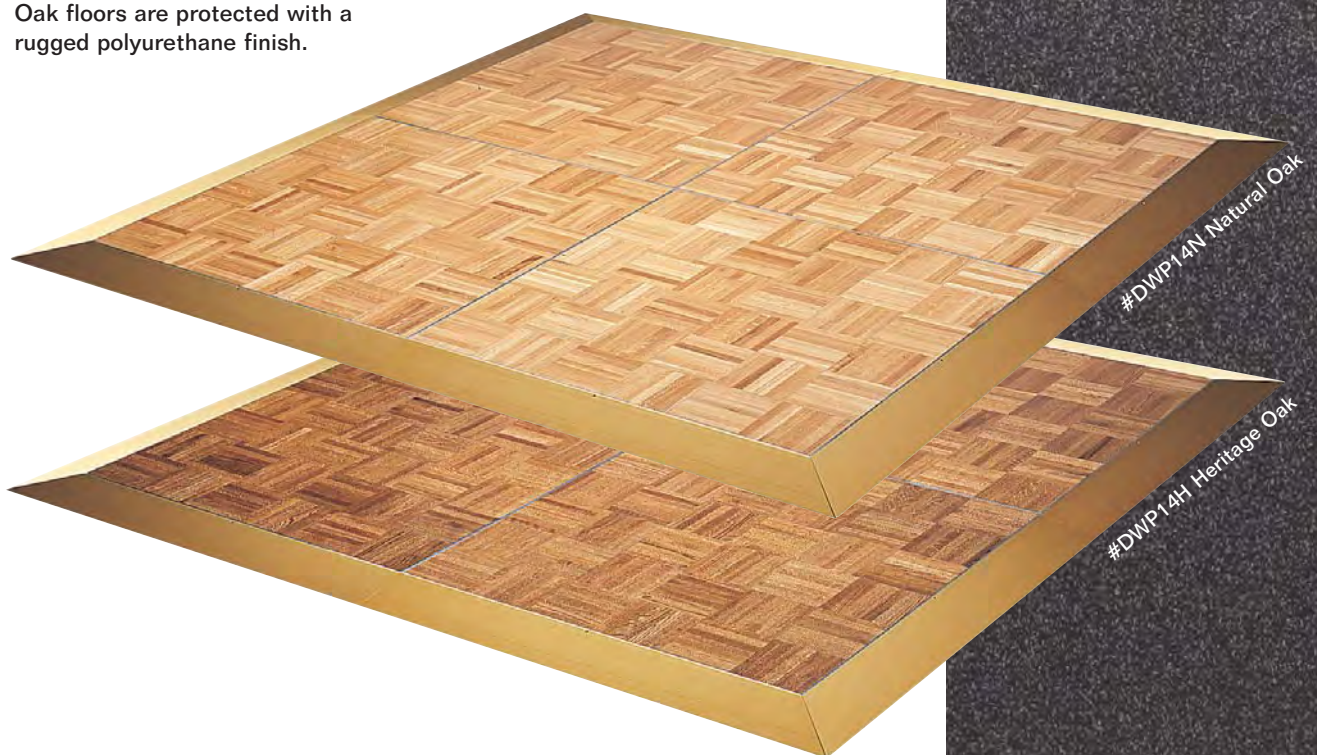

The Natural Oak and Heritage Oak floors are protected with a rugged polyurethane finish.