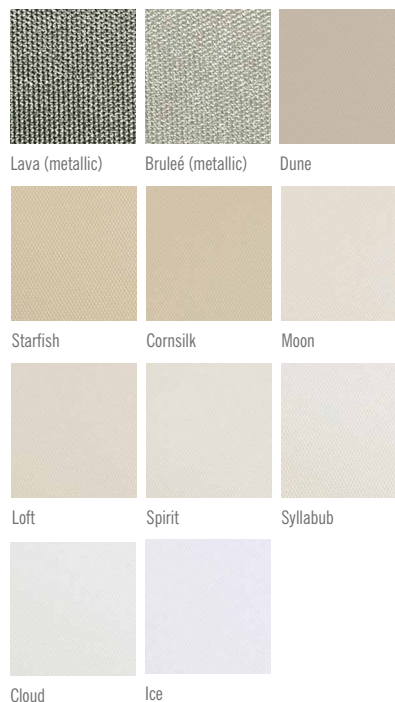

AVAILABLE COLOURS