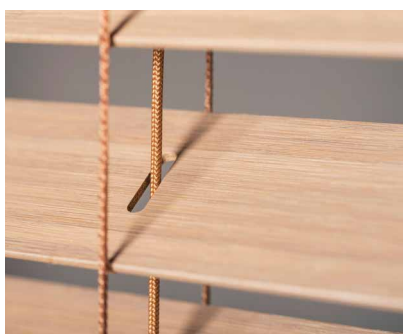

TECHNICAL FEATURES

- Lightweight and easy to pull up
- Short stacking height
- Cords, tapes, head and bottom rails are colour co-ordinated
- Bamboo has a special UV protective coating
- Made from natural materials
- Easy to clean

AVAILABLE COLOURS