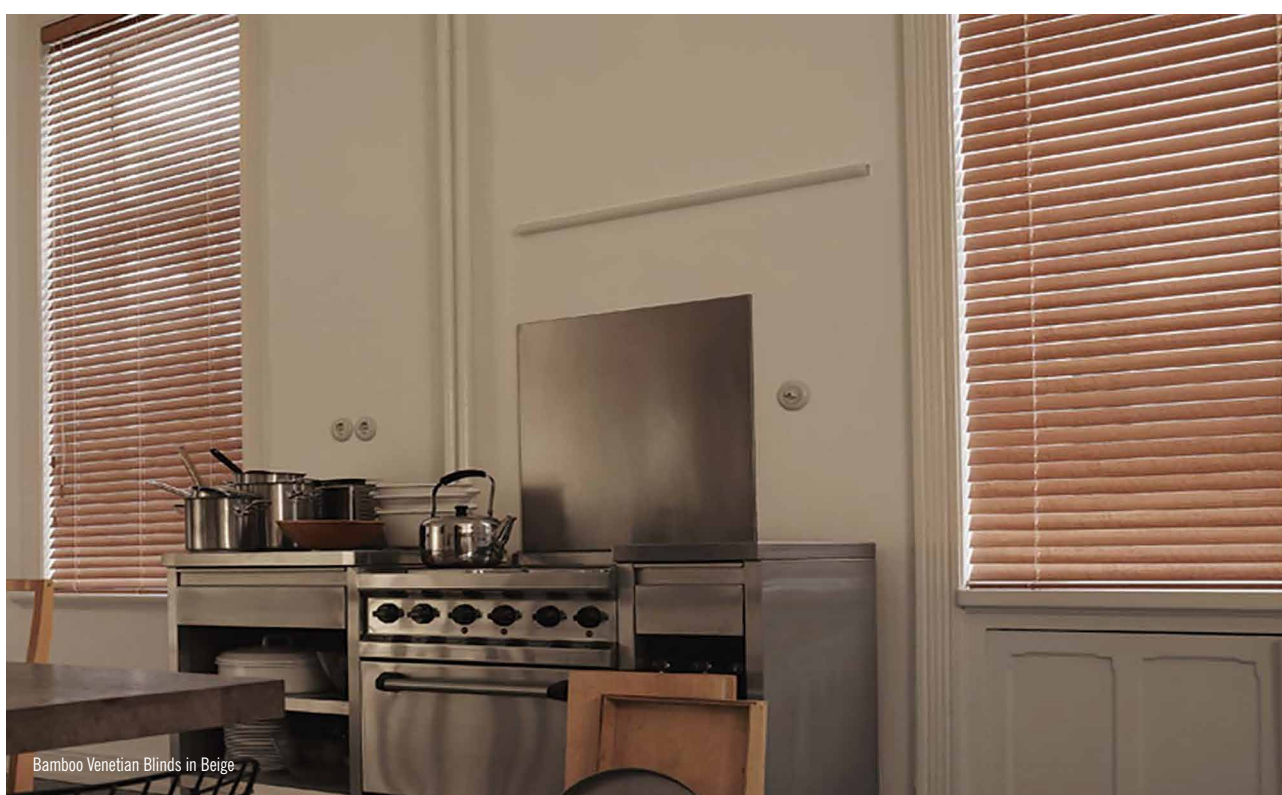

BAMBOO WOOD VENETIAN BLINDS

Inspired by nature.

Bamboo Wood Venetian Blinds offer many unique design benefits: they lend elegance to almost any room décor and their durability makes them reliable as they fulfill the functions of the traditional blind with little to no maintenance.

Bamboo Wood Venetian Blinds are eco-friendly and this, many agree, is a big part of the natural ambiance that bamboo blinds lend to a room. The natural elements of bamboo make it a perfect material for use in the manufacturing of window covering products. They are deceptively durable (it may look delicate, but it is surprisingly resilient), and can withstand sunlight for extended periods of time. Our Bamboo Wood Venetian Blinds are perfect for creating a serene and nurturing environment with a touch of robustness and elegance.

Bamboo Venetian Blinds in Beige