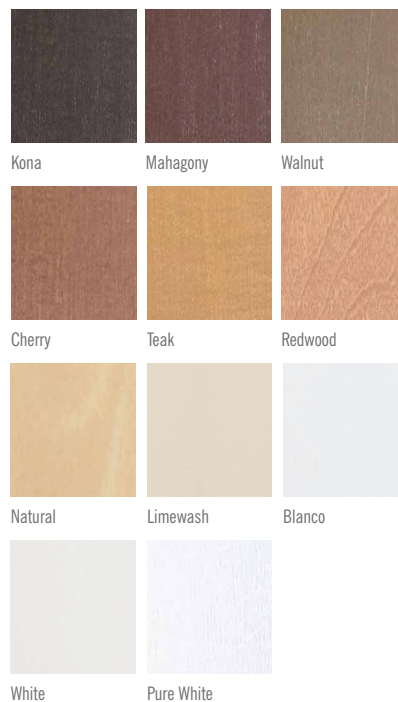

AVAILABLE COLOURS