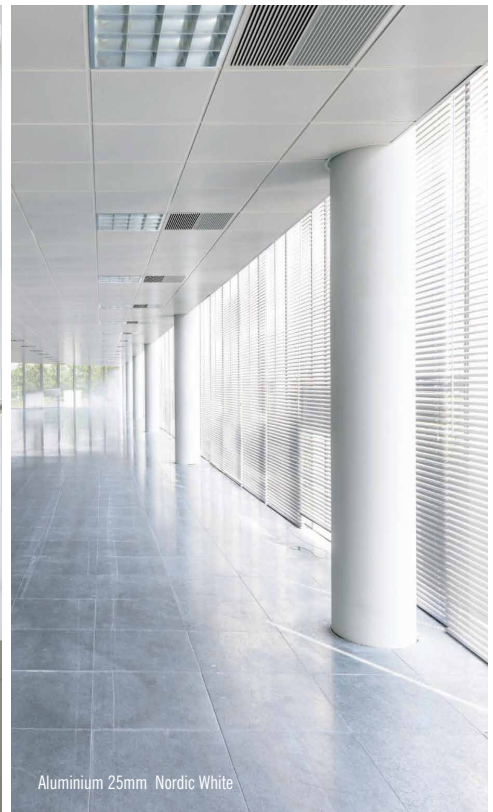

Aluminium 25mm Nordic White

Choose from two different slat widths:

Taylor offer both 25mm and 50mm aluminium blind slat widths from which to choose. Stainless steel pins are used to ease the cord pull, which means they won't corrode, rust or damage the cords. The benefit of blinds is that they leave you with an unobstructed view when you raise them completely.

TECHNICAL FEATURES

- Lightweight and easy to pull up
- Short stacking height
- Cords, tapes, head and bottom rails are colour co-ordinated
- Rust Proof
- 25mm and 50mm slat widths