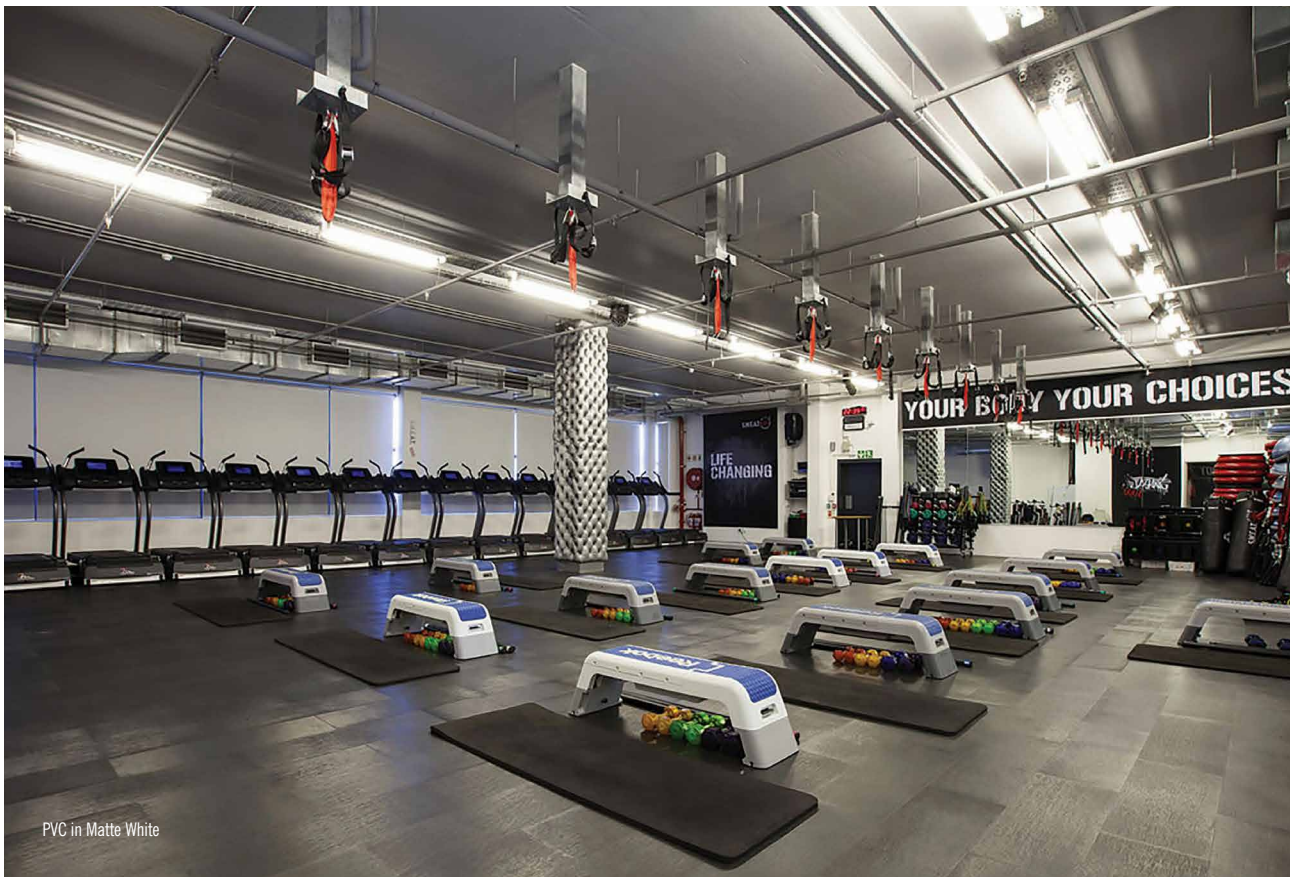

PVC

Privacy and room darkening throughout the day.

BLACKOUT

Our PVC range offers 100% blackout, which delivers privacy and room darkening throughout the day (and night). An excellent choice for rooms needing total sun blackout, such as boardrooms, bedrooms and environments requiring an option of total darkness. Offered in an array of colours to compliment your decor needs, our PVC range provides stylish simplicity with a functional finishing touch.

PVC in Matte White