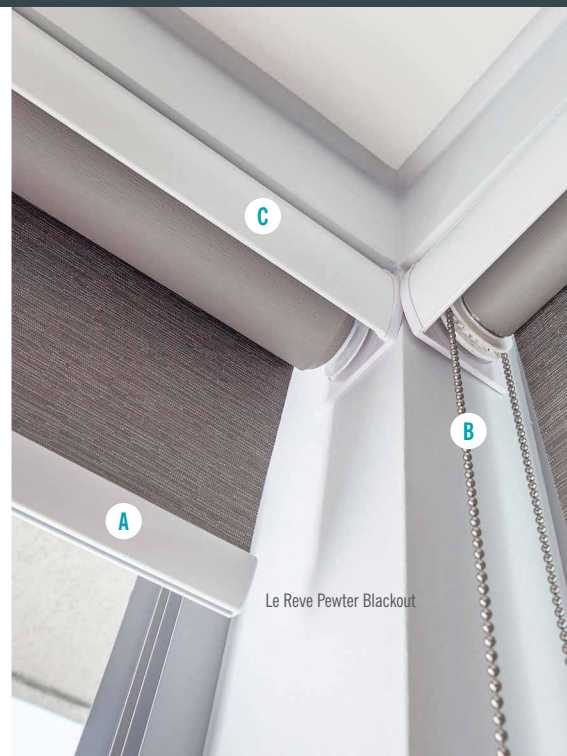

ROLLER BLINDS

C-Screen / Sheerweave / B-Range / Le Reve / V-Range / PVC

A. BOTTOM BAR (RAIL) OPTIONS FOR YOUR SELECTION

STANDARD: ALUMINIUM BOTTOM BAR

Dimensions: 30mm (length) x 15mm (depth) Weight: 243g Material: Aluminium

STANDARD HALF: HALF COVERED PVC BOTTOM BAR*

Dimensions: 30mm (length) x 15mm (depth) Weight: 127g Material: PVC

* only available in B-Range

LARGE: ALUMINIUM BOTTOM BAR FOR WIDTHS EXCEEDING 2400MM

Dimensions: 35mm (length) x 15mm (depth) Weight: 475g Material: Aluminium

B. ALL ROLLER BLINDS COME WITH THE OPTION OF STAINLESS STEEL OR PVC CORDS

C. CHOOSE TO INCLUDE OR EXCLUDE A CASSETTE WITH YOUR INSTALLATION

Le Reve Pewter Blackout